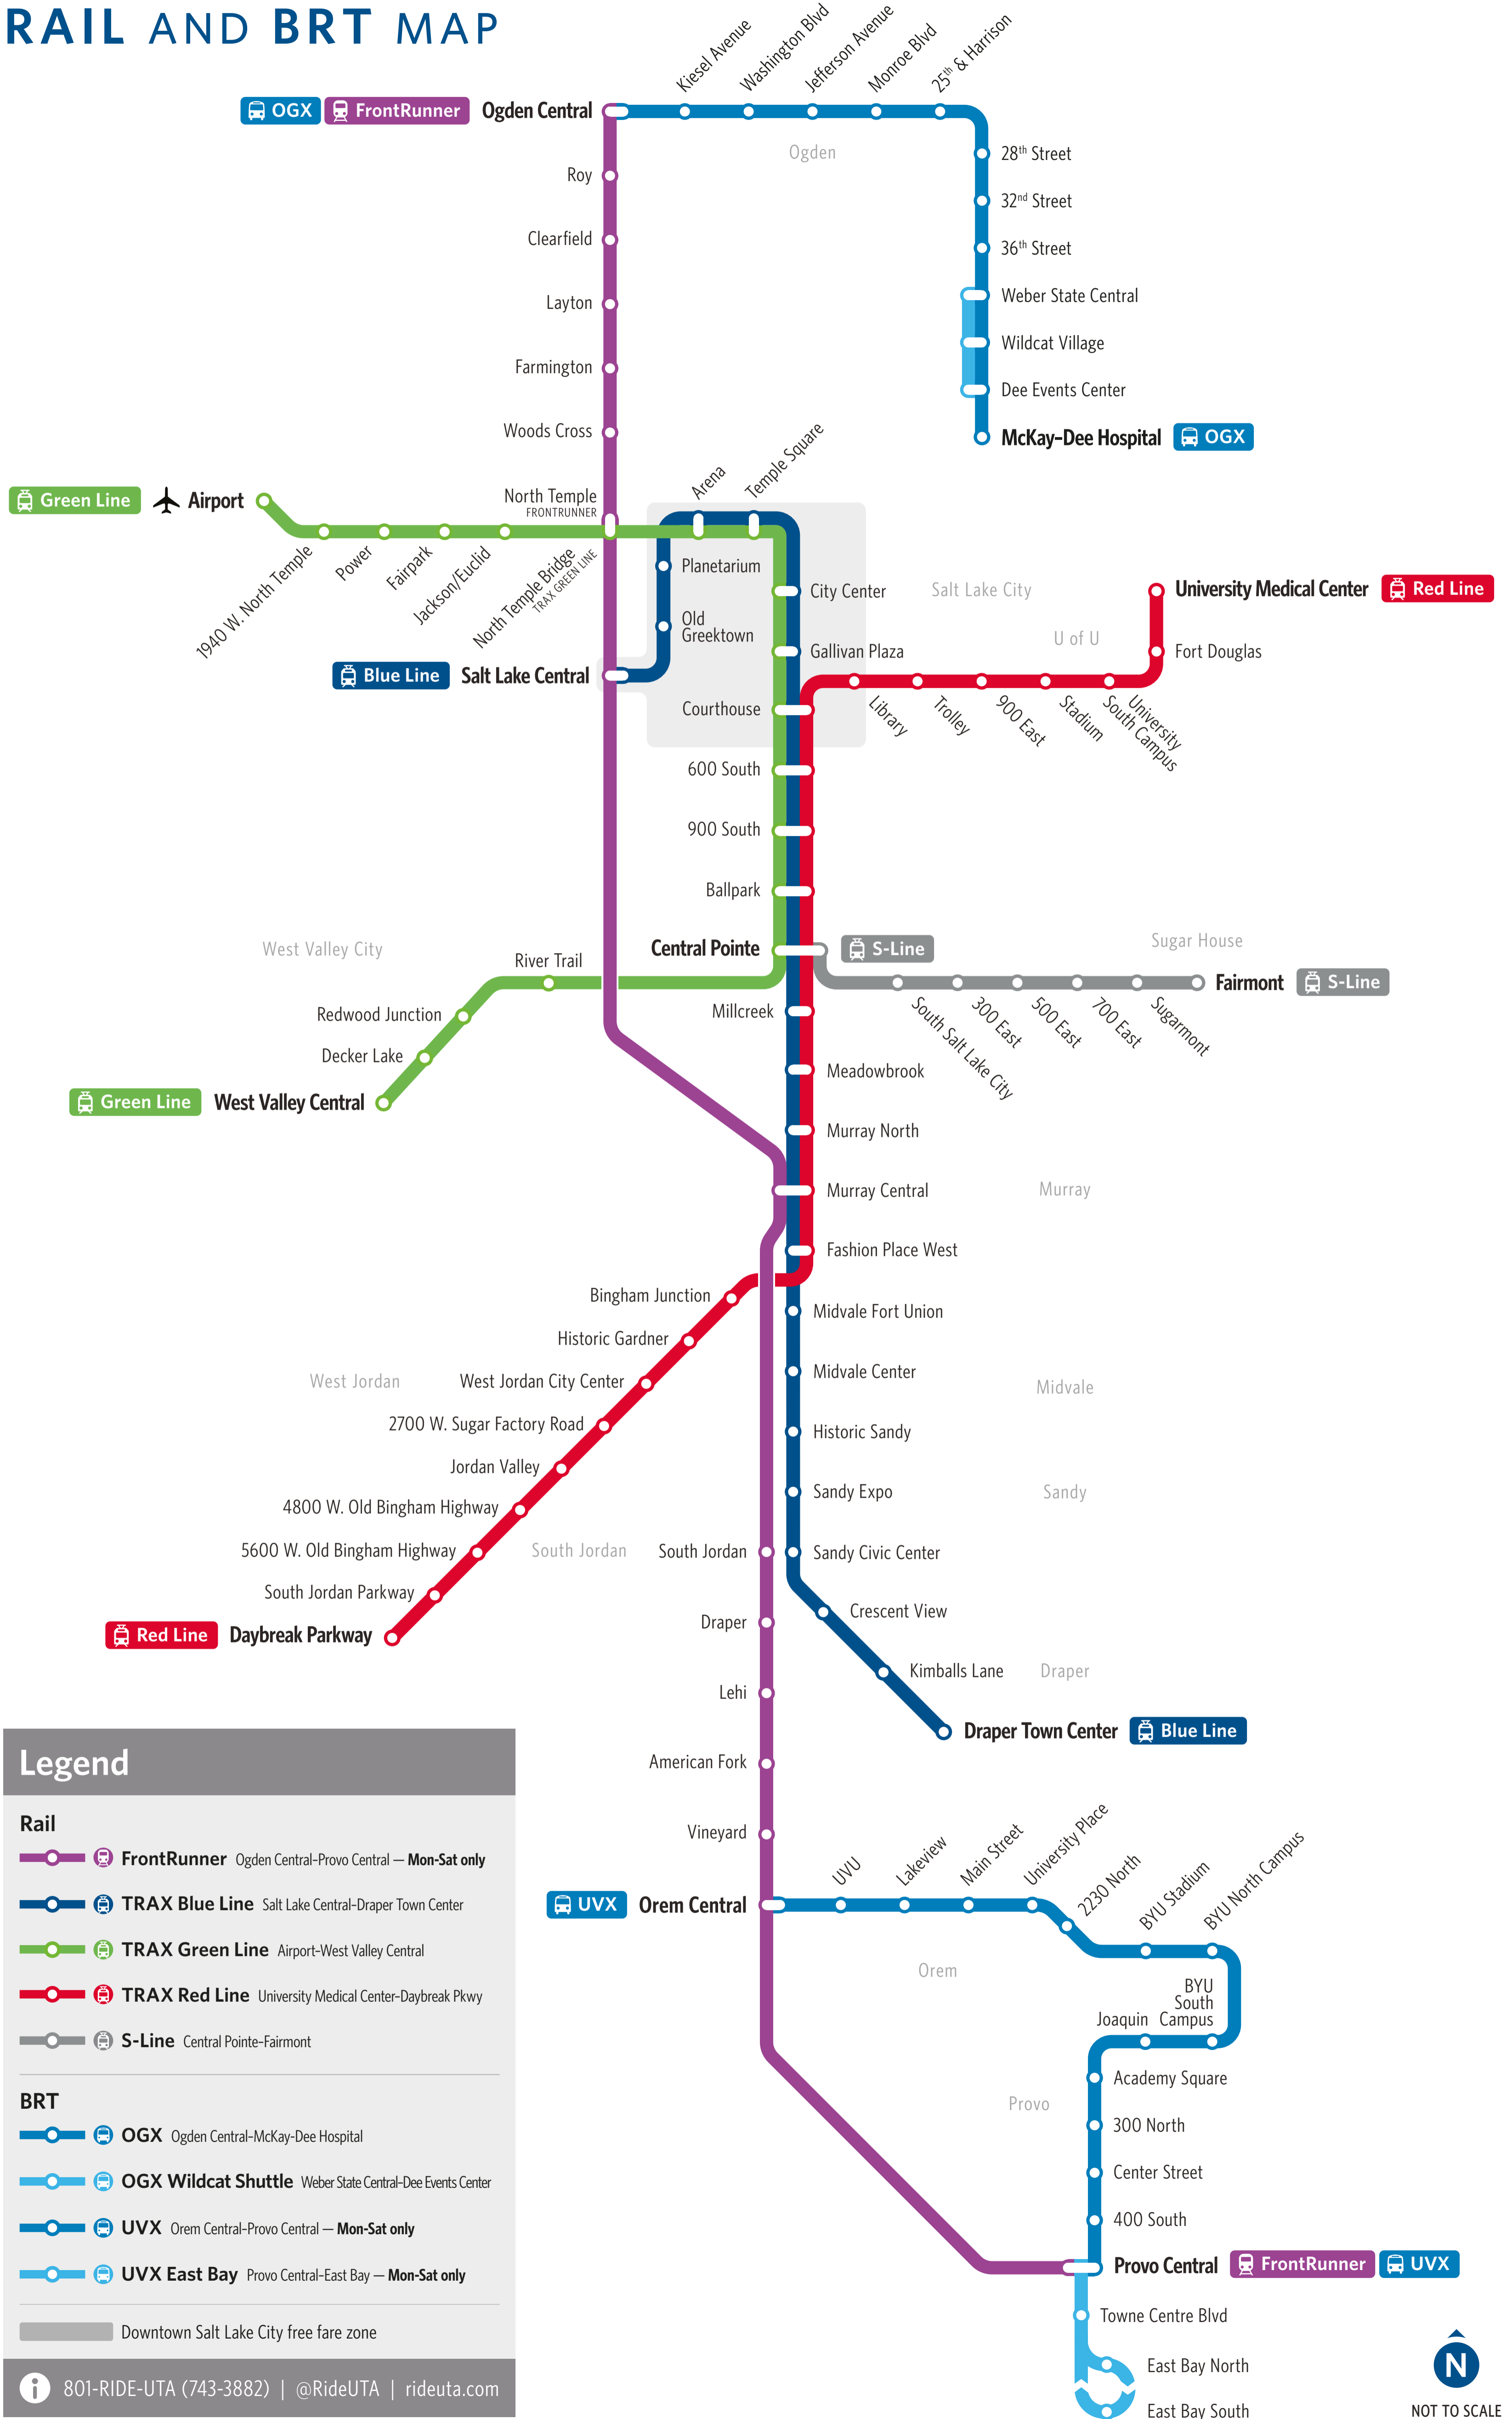

RAIL AND BRT MAP

Legend

- Rail**
- FrontRunner** (Purple line with train icon) Ogden Central-Provo Central — Mon-Sat only
 - TRAX Blue Line** (Blue line with train icon) Salt Lake Central-Draper Town Center
 - TRAX Green Line** (Green line with train icon) Airport-West Valley Central
 - TRAX Red Line** (Red line with train icon) University Medical Center-Daybreak Pkwy
 - S-Line** (Grey line with train icon) Central Pointe-Fairmont
- BRT**
- OGX** (Blue line with bus icon) Ogden Central-McKay-Dee Hospital
 - OGX Wildcat Shuttle** (Light blue line with bus icon) Weber State Central-Dee Events Center
 - UVX** (Blue line with bus icon) Orem Central-Provo Central — Mon-Sat only
 - UVX East Bay** (Light blue line with bus icon) Provo Central-East Bay — Mon-Sat only
- Grey shaded area: Downtown Salt Lake City free fare zone