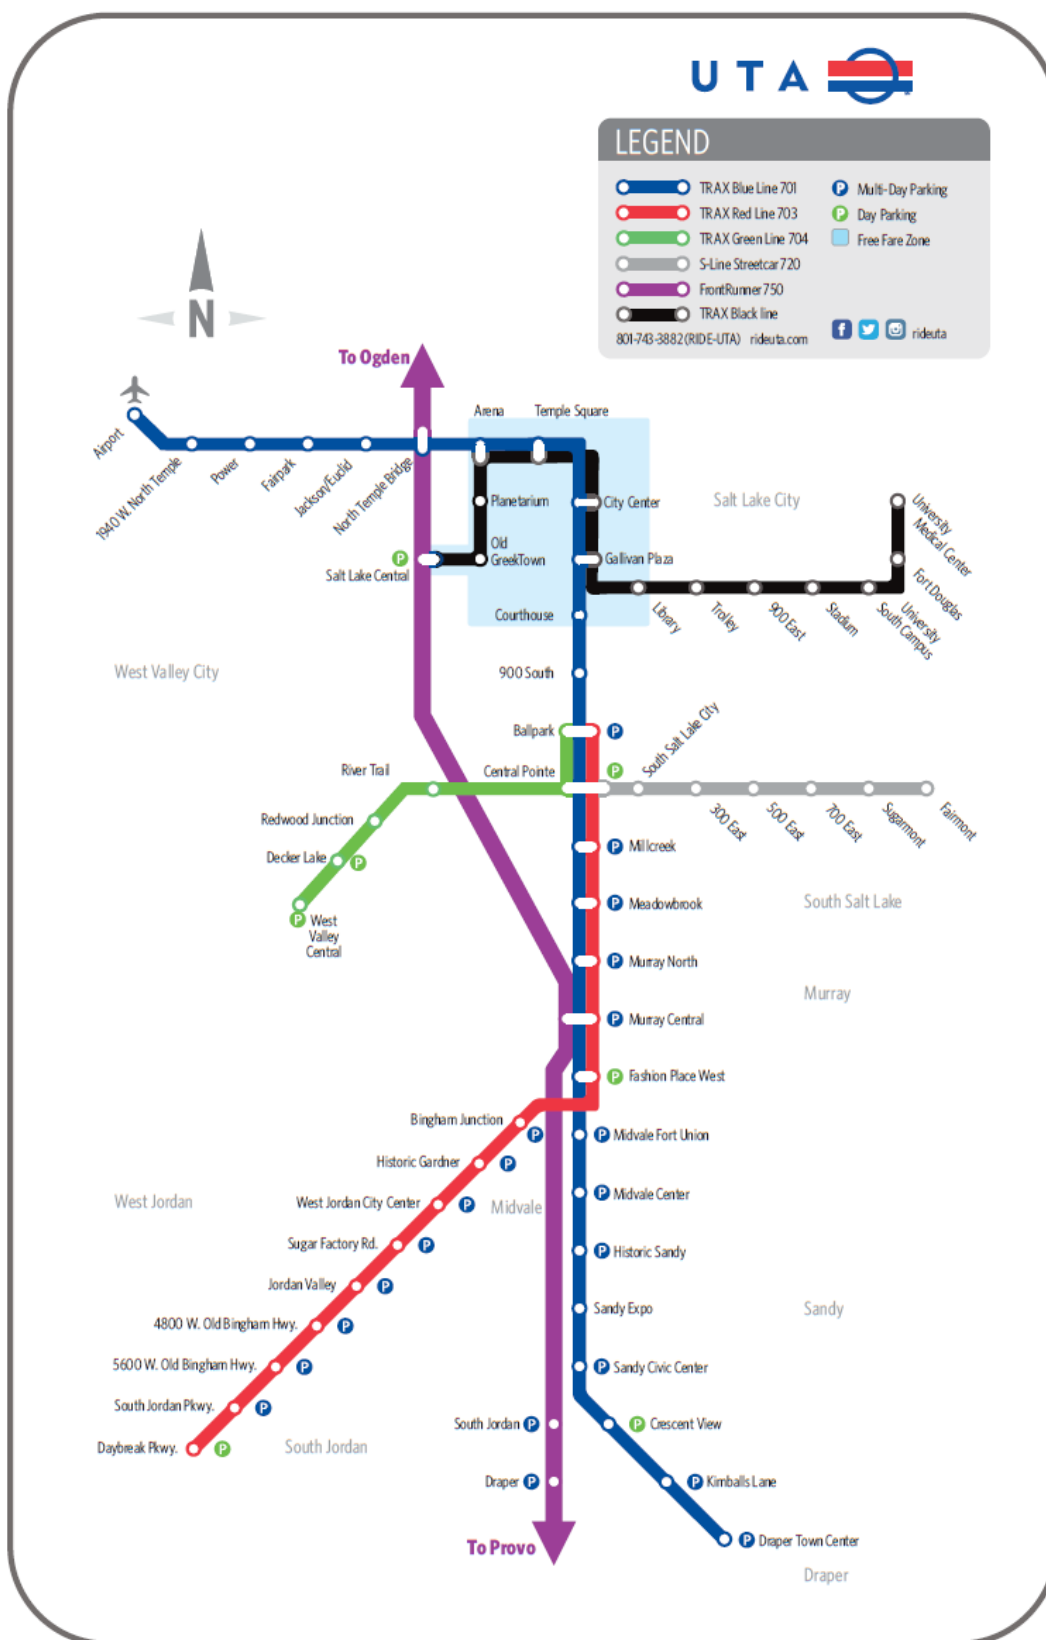

**700 South Curve
Reconstruction**

TRAX Construction Routing

On the weekends of June 9-11, July 7-9, and July 14-16
(Friday, Saturday and Sunday)

BLUE Line will run between **Draper** and **Airport**.

BLACK Line will run between **University** and **Salt Lake Central**.

RED Line will only run between **Daybreak** and **Ballpark**.

GREEN Line will only run between **West Valley** and **Ballpark**.

Expect delays to TRAX trains while the work is taking place.

We apologize for the inconvenience as we complete this necessary work to keep the TRAX system in a state of good repair.

Thank You for Riding