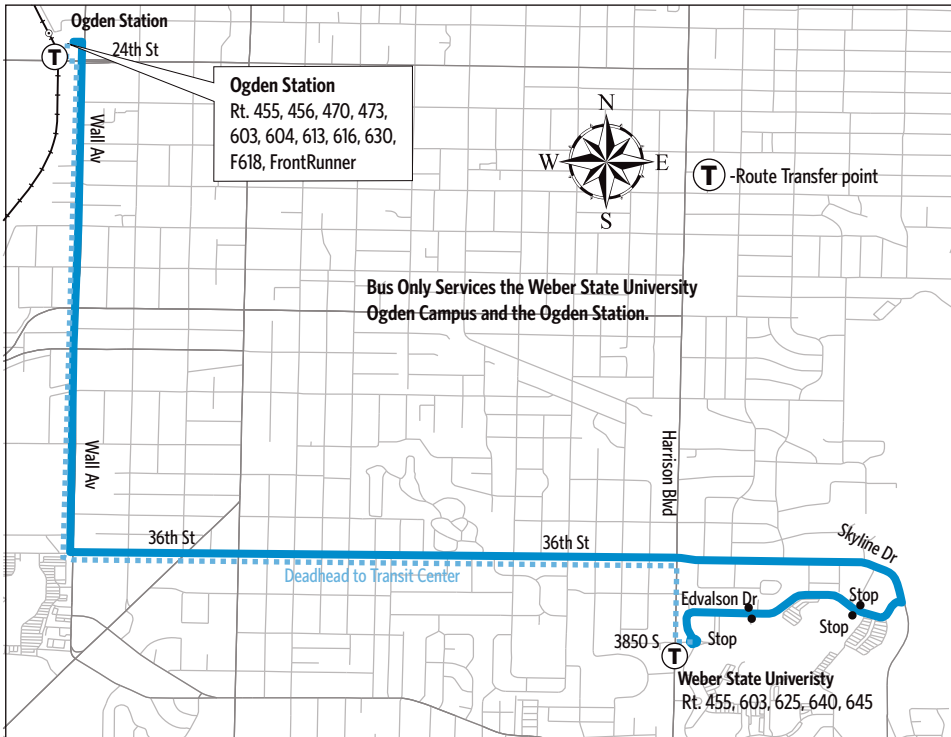

Rt. 650 - Ogden Transit Center/WSU Ogden Campus Fast Bus

INTERPRETER

801-RIDE-UTA
call (801-743-3882)
Toll-Free (888-743-3882)

Intérprete 口譯 thông dịch viên
해석자 tumač переводчик
インタプリタ Dolmetscher 通訳

SEE SOMETHING? SAY SOMETHING!

To contact UTA police:
Call: 801-287-EYES (801-287-3937)
Or Text UTATIP and your tip to 274637

Timepoints are approximate and may vary due to road and traffic conditions