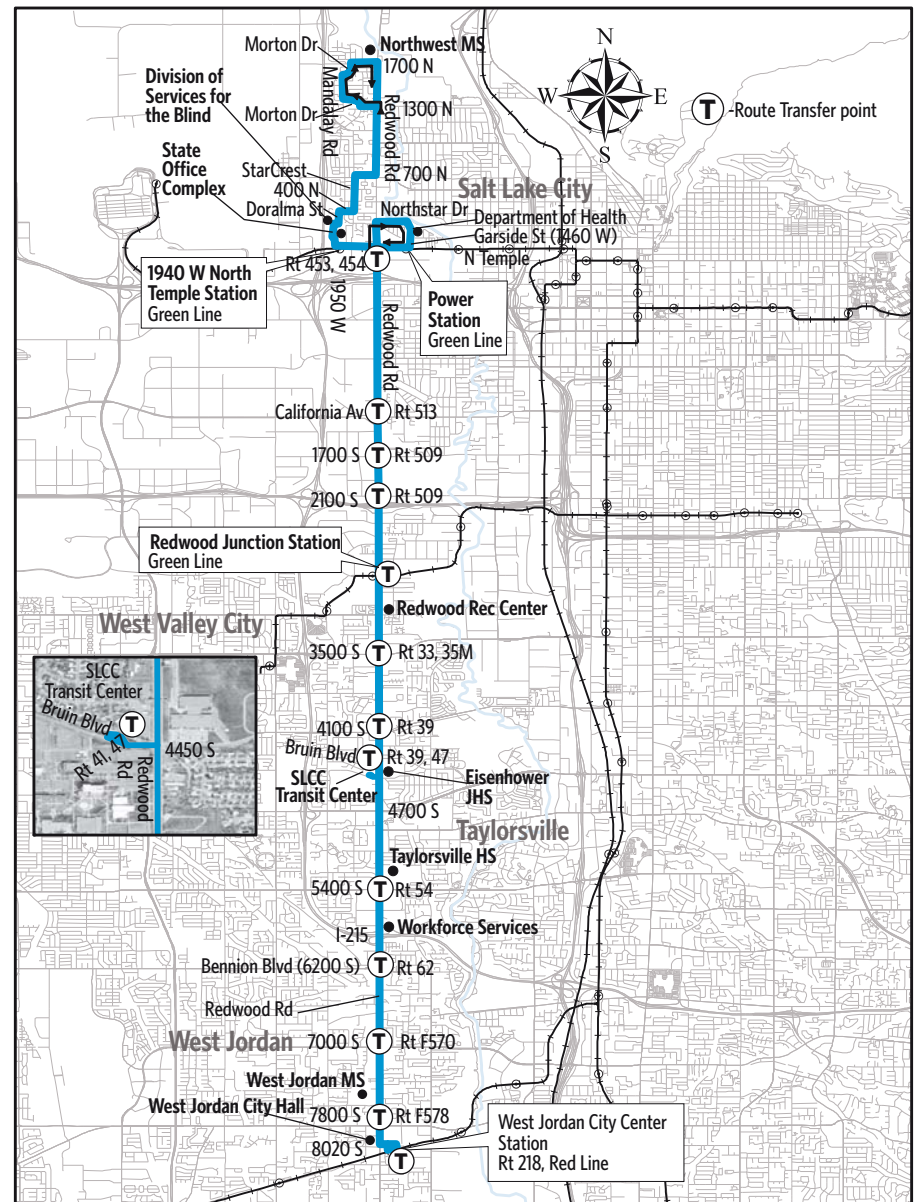

Route 217 - Redwood Road

For Information Call 801-RIDE-UTA (801-743-3882)
outside Salt Lake County 888-RIDE-UTA (888-743-3882)
www.rideuta.com

217

Redwood Road

HOW TO USE THIS SCHEDULE

Determine your timepoint based on when you want to leave or when you want to arrive. Read across for your destination and down for your time and direction of travel. A route map is provided to help you relate to the timepoints shown. Weekday, Saturday & Sunday schedules differ from one another.

Upon payment of a fare, a transfer is good for travel in any direction, including return trip, for two (2) hours until the time cut. The value of a transfer towards a fare on a more expensive service is the regular cash fare.