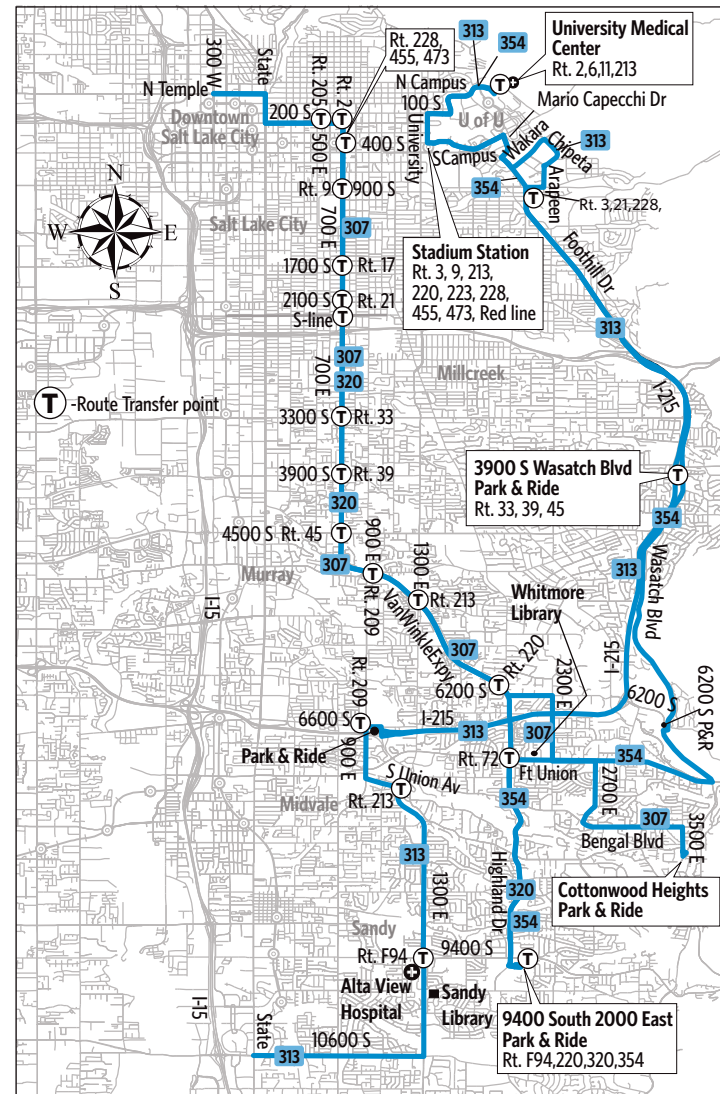

**307 Cottonwood Heights, 313 South Valley / U of U,
320 Highland Dr, 354 Sandy / U of U**

**307 - WEEKDAYS
To Downtown Salt Lake**

Cottonwood Heights Park & Ride	Fort Union Blvd & 2700 E	Vine & Van Winkle	4500 S & 700 E	3900 S & 700 E	3300 S & 700 E	2100 S & 700 E	1700 S & 700 E	900 S & 700 E	200 S & 700 E	100 S & 300 W
541a	549a	556a	602a	605a	607a	612a	614a	616a	621a	635a
602	610	617	623	626	628	633	635	637	642	656
703	711	718	724	727	729	734	736	738	743	757

To Cottonwood Heights Park and Ride

100 S & 300 W	North Temple & 50 E	200 S & State St	200 S & 700 E	Cottonwood Heights Park & Ride
412p	414p	419p	424p	507p
442	444	449	454	537
517	519	524	529	614

Park & Ride Lots and Limited Stops

To Sandy

University Medical Center	Stadium Station	Komas Dr & Wakara Way	Arapeen Dr & Sunnyside Ave	10600 S & State St
400p	407p	416p	422p	511p
435	442	453	459	548
510	517	528	534	623

Park & Ride Lots and Limited Stops

354 - WEEKDAYS
To 9400 S 2000 E Park & Ride

University Medical Center	Stadium Station	Wakara Way & Foothill Dr	9400 S & 2000 E Park & Ride
245p	251p	258p	338p
415	422	429	514
515	522	529	616

Park & Ride Lots and Limited Stops