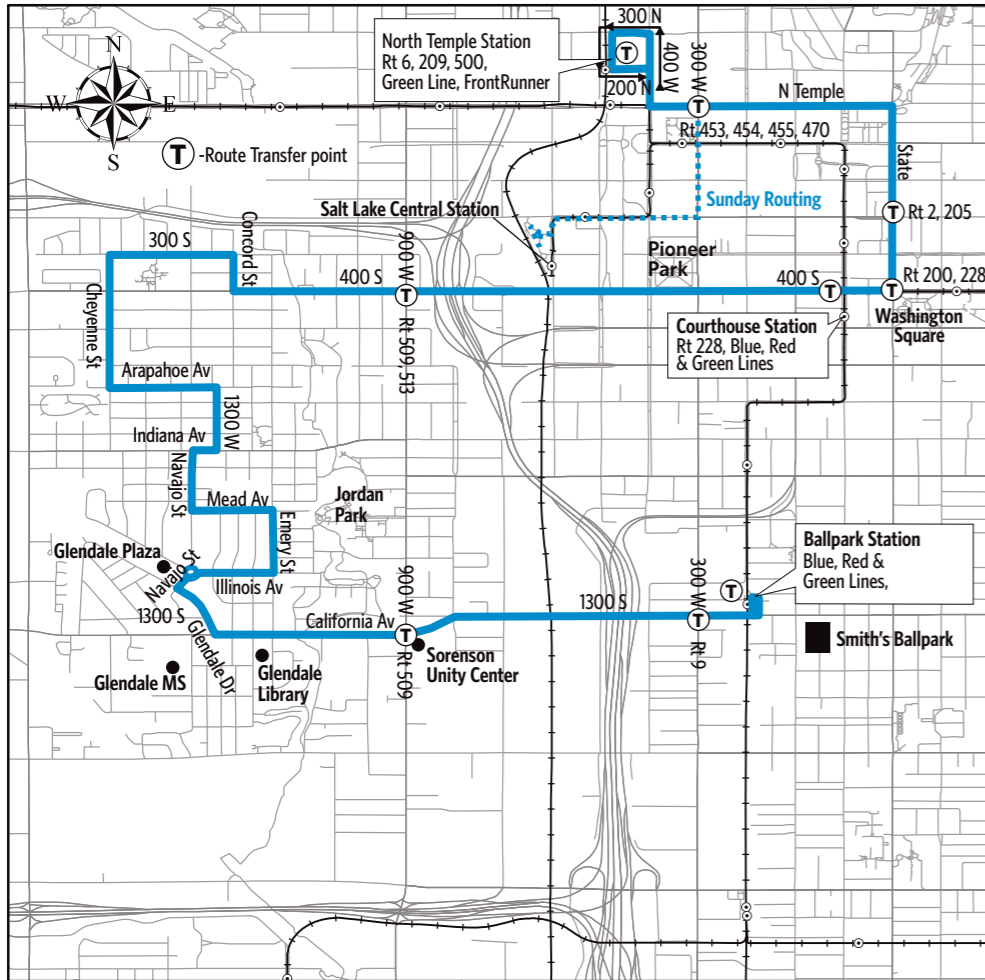

## Route 516 - Poplar Grove/Glendale

For Information Call 801-RIDE-UTA (801-743-3882)  
outside Salt Lake County 888-RIDE-UTA (888-743-3882)  
[www.rideuta.com](http://www.rideuta.com)