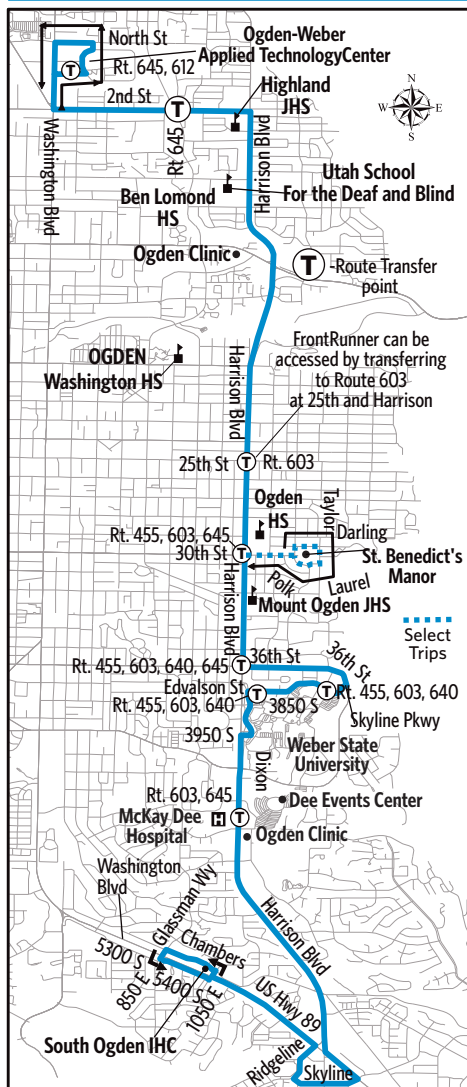

Southbound To South Ogden

Ogden Weber Tech College	2nd St & Washington Blvd	7th St & Harrison	12th St & Harrison	25th St & Harrison	30th St & Harrison	30th St & Polk	36th St & Harrison	Edvalson St & 1580 E (WSU)	Edvalson & 1350 E (WSU)	46th & Harrison	5700 S & Harrison Blvd	1580 East & Skyline Dr	950 E & Chambers St
800a	805a	810a	813a	817a	819a	821a	827a	829a	831a	835a	840a	844a	849a
840	845	850	853	857	859	901	907	909	911	915	920	924	929
940	944	949	952	956	958	----	1002	1004	1006	1011	1015	1019	1024
1020	1024	1029	1032	1036	1038	1040	1045	1047	1050	1055	1059	1103	1108
1115	1119	1124	1127	1131	1133	----	1137	1139	1141	1146	1150	1154	1200p
1210p	1215p	1220p	1223p	1227p	1229p	1231p	1236p	1238p	1240p	1246p	1250p	1254p	100
100	105	110	113	117	119	121	126	128	130	136	140	144	150
200	205	210	213	217	219	----	224	226	228	234	238	242	248
255	300	305	308	312	314	316	322	324	326	331	335	339	345
350	355	400	403	407	409	----	416	418	420	425	429	433	439
445	450	456	458	502	504	506	513	515	517	523	527	531	537
545	550	556	558	602	603	605	611	613	615	619	624	628	634
645	649	653	656	700	701	703	708	710	712	716	720	724	728
735	739	743	746	750	751	753	758	800	802	806	810	814	818
825	829	833	836	840	842	----	847	849	851	855	859	902	906

Route 625 - Ogden Tech/
Harrison Blvd/WSU

For Information Call 801-RIDE-UTA (801-743-3882)
outside Salt Lake County 888-RIDE-UTA (888-743-3882)
www.rideuta.com

625

Ogden Tech/Harrison Blvd/WSU

HOW TO USE THIS SCHEDULE

Determine your timepoint based on when you want to leave or when you want to arrive. Read across for your destination and down for your time and direction of travel. A route map is provided to help you relate to the timepoints shown. Weekday, Saturday & Sunday schedules differ from one another.

UTA SERVICE DIRECTORY

- General Information, Schedules, Trip Planning and Customer Feedback: 801-RIDE-UTA (801-743-3882)
- Outside Salt Lake County call 888-RIDE-UTA (888-743-3882)
- For 24 hour automated service for next bus available use option 1. Have stop number and 3 digit route number (use 0 or 00 if number is not 3 digits).
- Pass By Mail Information 801-262-5626
- For Employment information please visit <http://www.rideuta.com/careers/>
- Travel Training 801-287-2275

LOST AND FOUND

Weber/South Davis: 801-626-1207 option 3
Utah County: 801-227-8923
Salt Lake County: 801-287-4664
F-Route: 801-287-5355

FARES

Exact Fare is required. Fares are subject to change.

ACCESSIBLE SERVICE

Wheelchair accessible buses are available on all routes. Alternate format schedules are available upon request. Telephone communication for deaf/hearing impaired persons is available by dialing 711.

TRANSFERS

Upon payment of a fare, a transfer is good for travel in any direction, including return trip, for two (2) hours until the time cut. The value of a transfer towards a fare on a more expensive service is the regular cash fare.

BIKES ON BUSES

The Bikes on Buses service is available on all buses, except Paratransit.

HOLIDAYS

Please check rideuta.com for holiday service information.