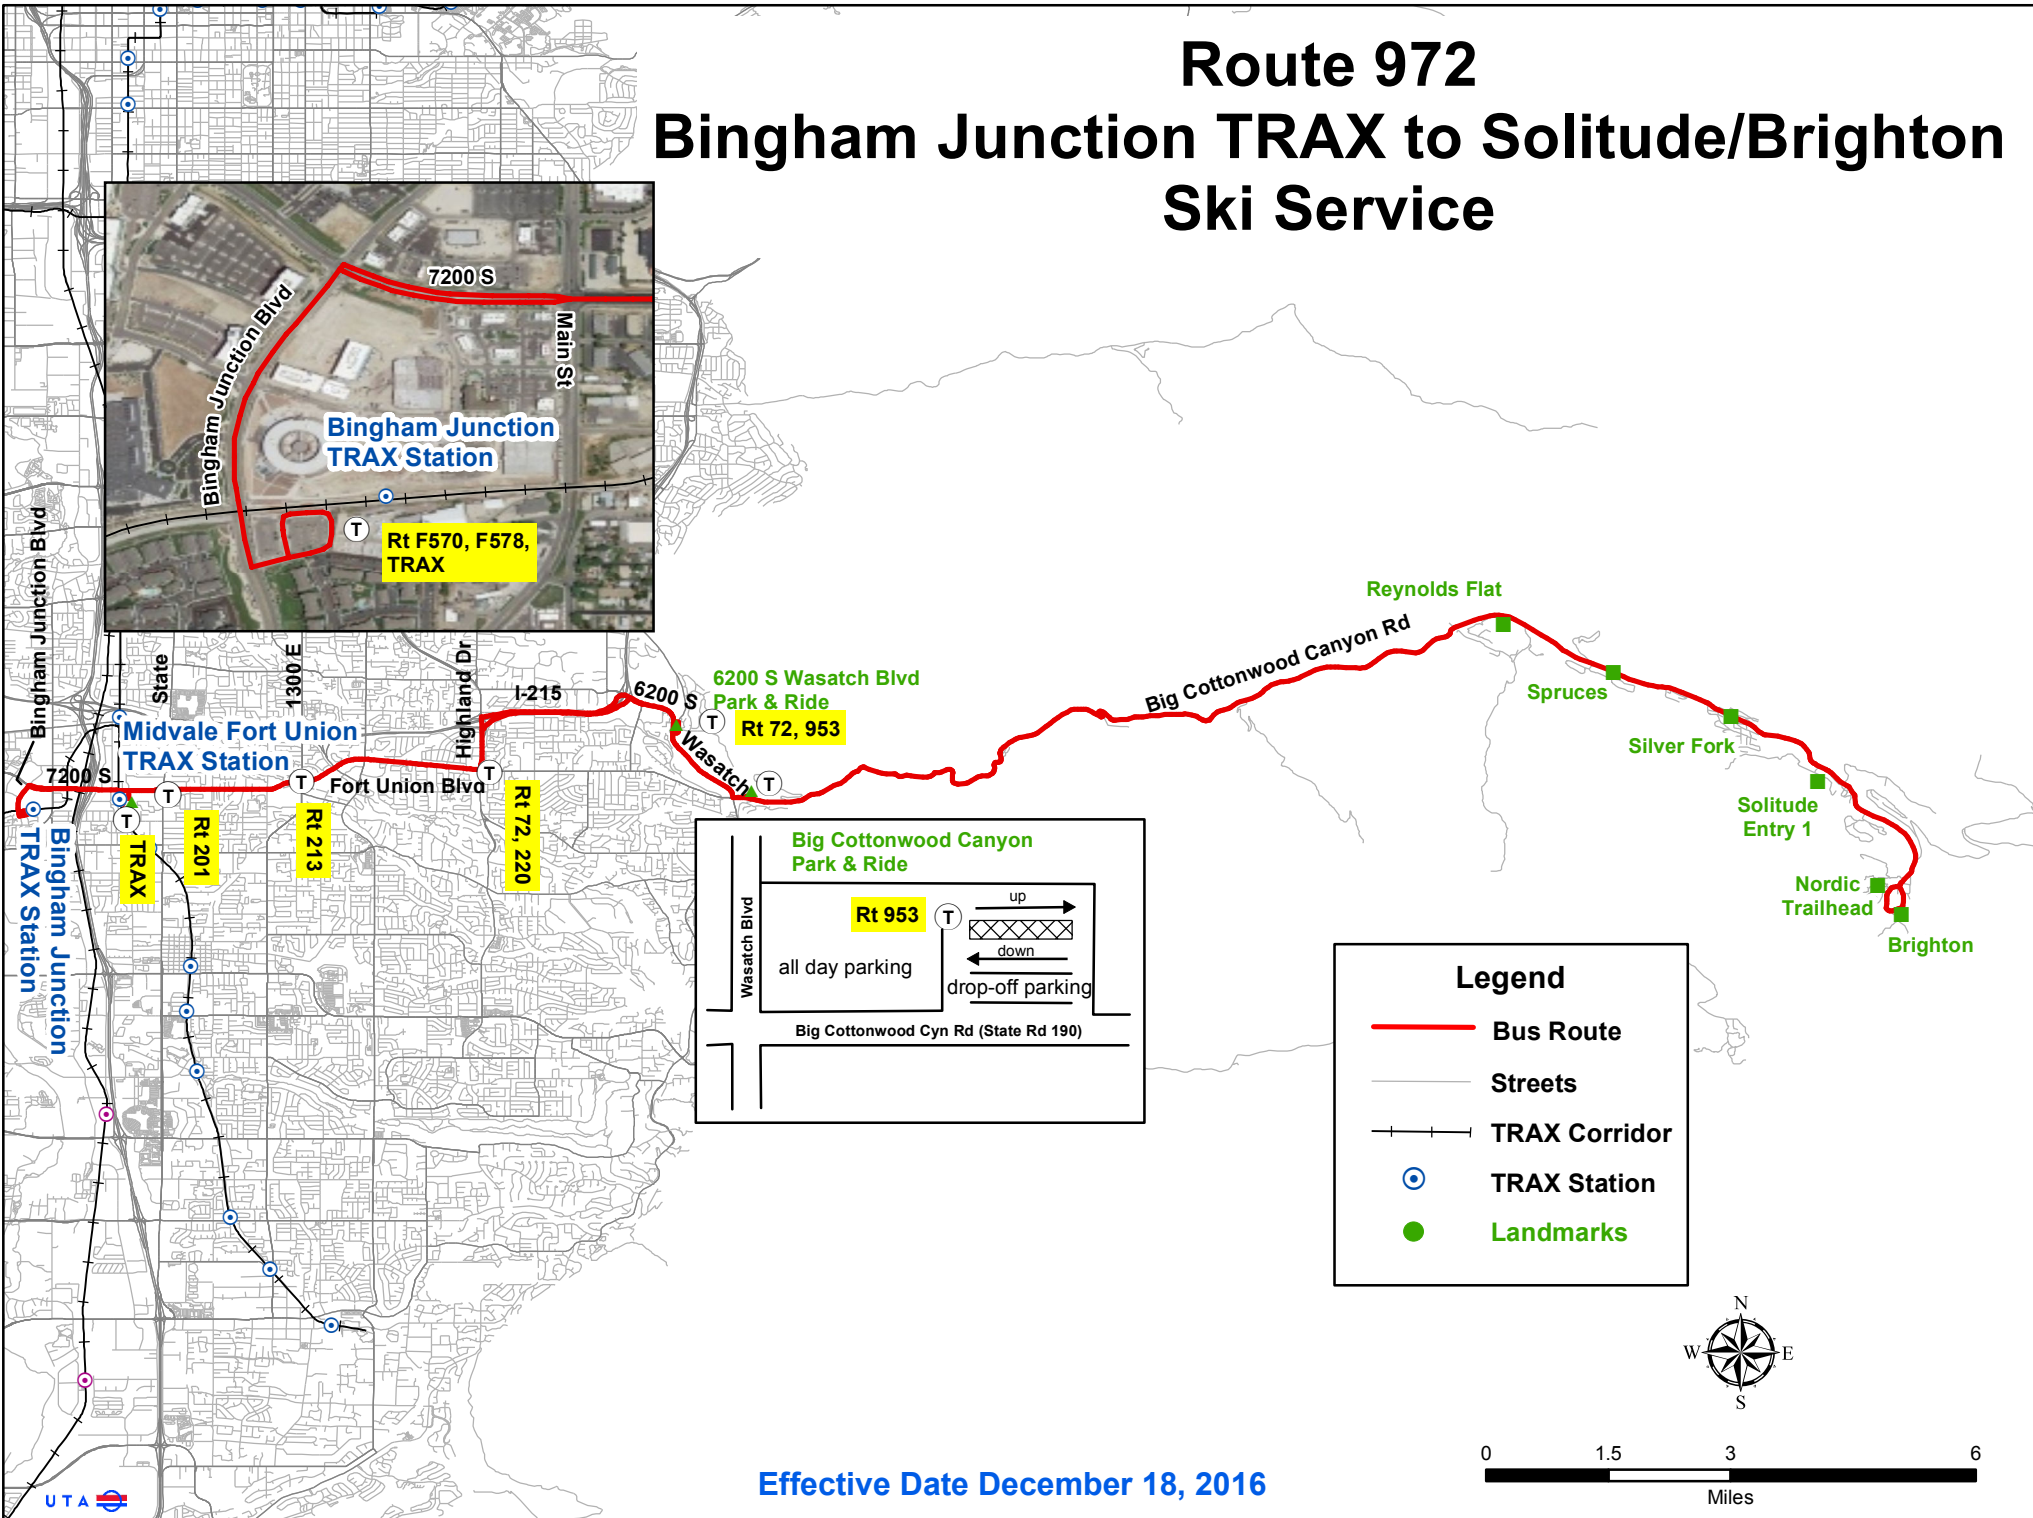

Route 972

Bingham Junction TRAX to Solitude/Brighton Ski Service

Effective Date December 18, 2016