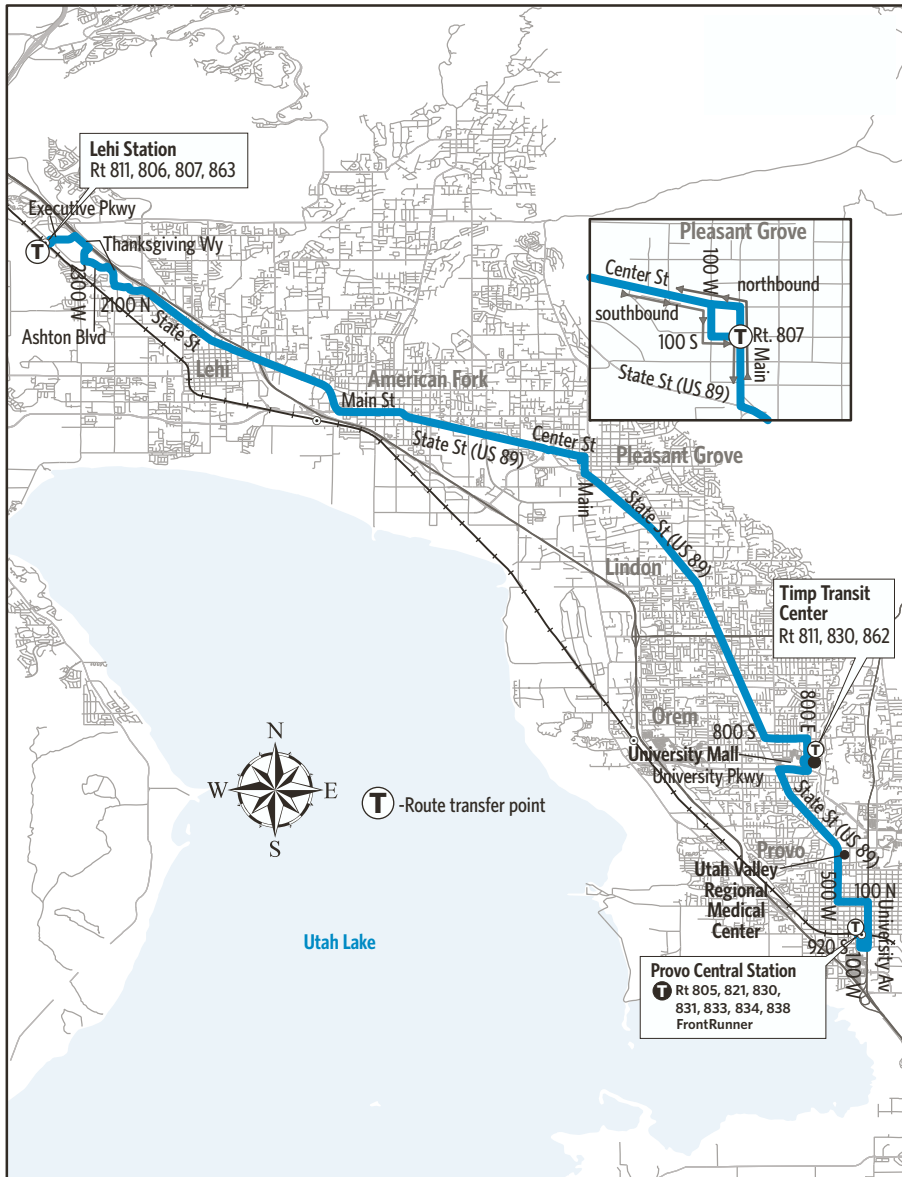

## Route 850-State St

## State St

### HOW TO USE THIS SCHEDULE

Determine your timepoint based on when you want to leave or when you want to arrive. Read across for your destination and down for your time and direction of travel. A route map is provided to help you relate to the timepoints shown. Weekday, Saturday & Sunday schedules differ from one another.

### HOLIDAYS

Please check [rideuta.com](http://rideuta.com) for holiday service information.

Lehi, Lehi Station (FrontRunner)  
American Fork, Pleasant Grove, Lindon  
Mt Timp Transit Center, Orem  
Utah Valley Regional  
Medical Center, Provo City Center  
Provo Central Station (FrontRunner)