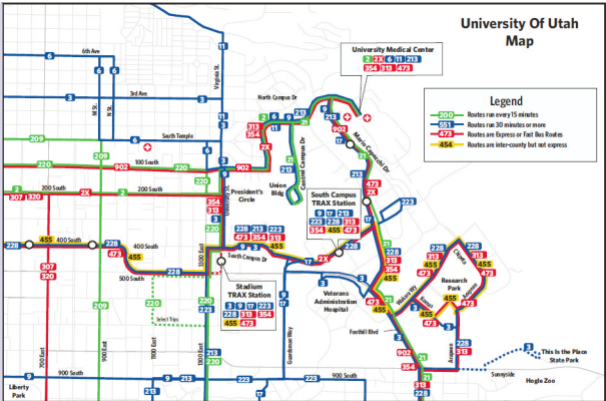

University Of Utah Map

University Medical Center

2 2X 6 11 213
354 918 473

Legend

- 200 Routes run every 15 minutes
- 551 Routes run 30 minutes or more
- 473 Routes are Express or Fast Bus Routes
- 454 Routes are inter-county but not express

South Campus TRAX Station

9 17 213
223 228 313
354 455 473

Stadium TRAX Station

3 9 17 223
228 313 354
455 473

This is the Place State Park

Hogle Zoo