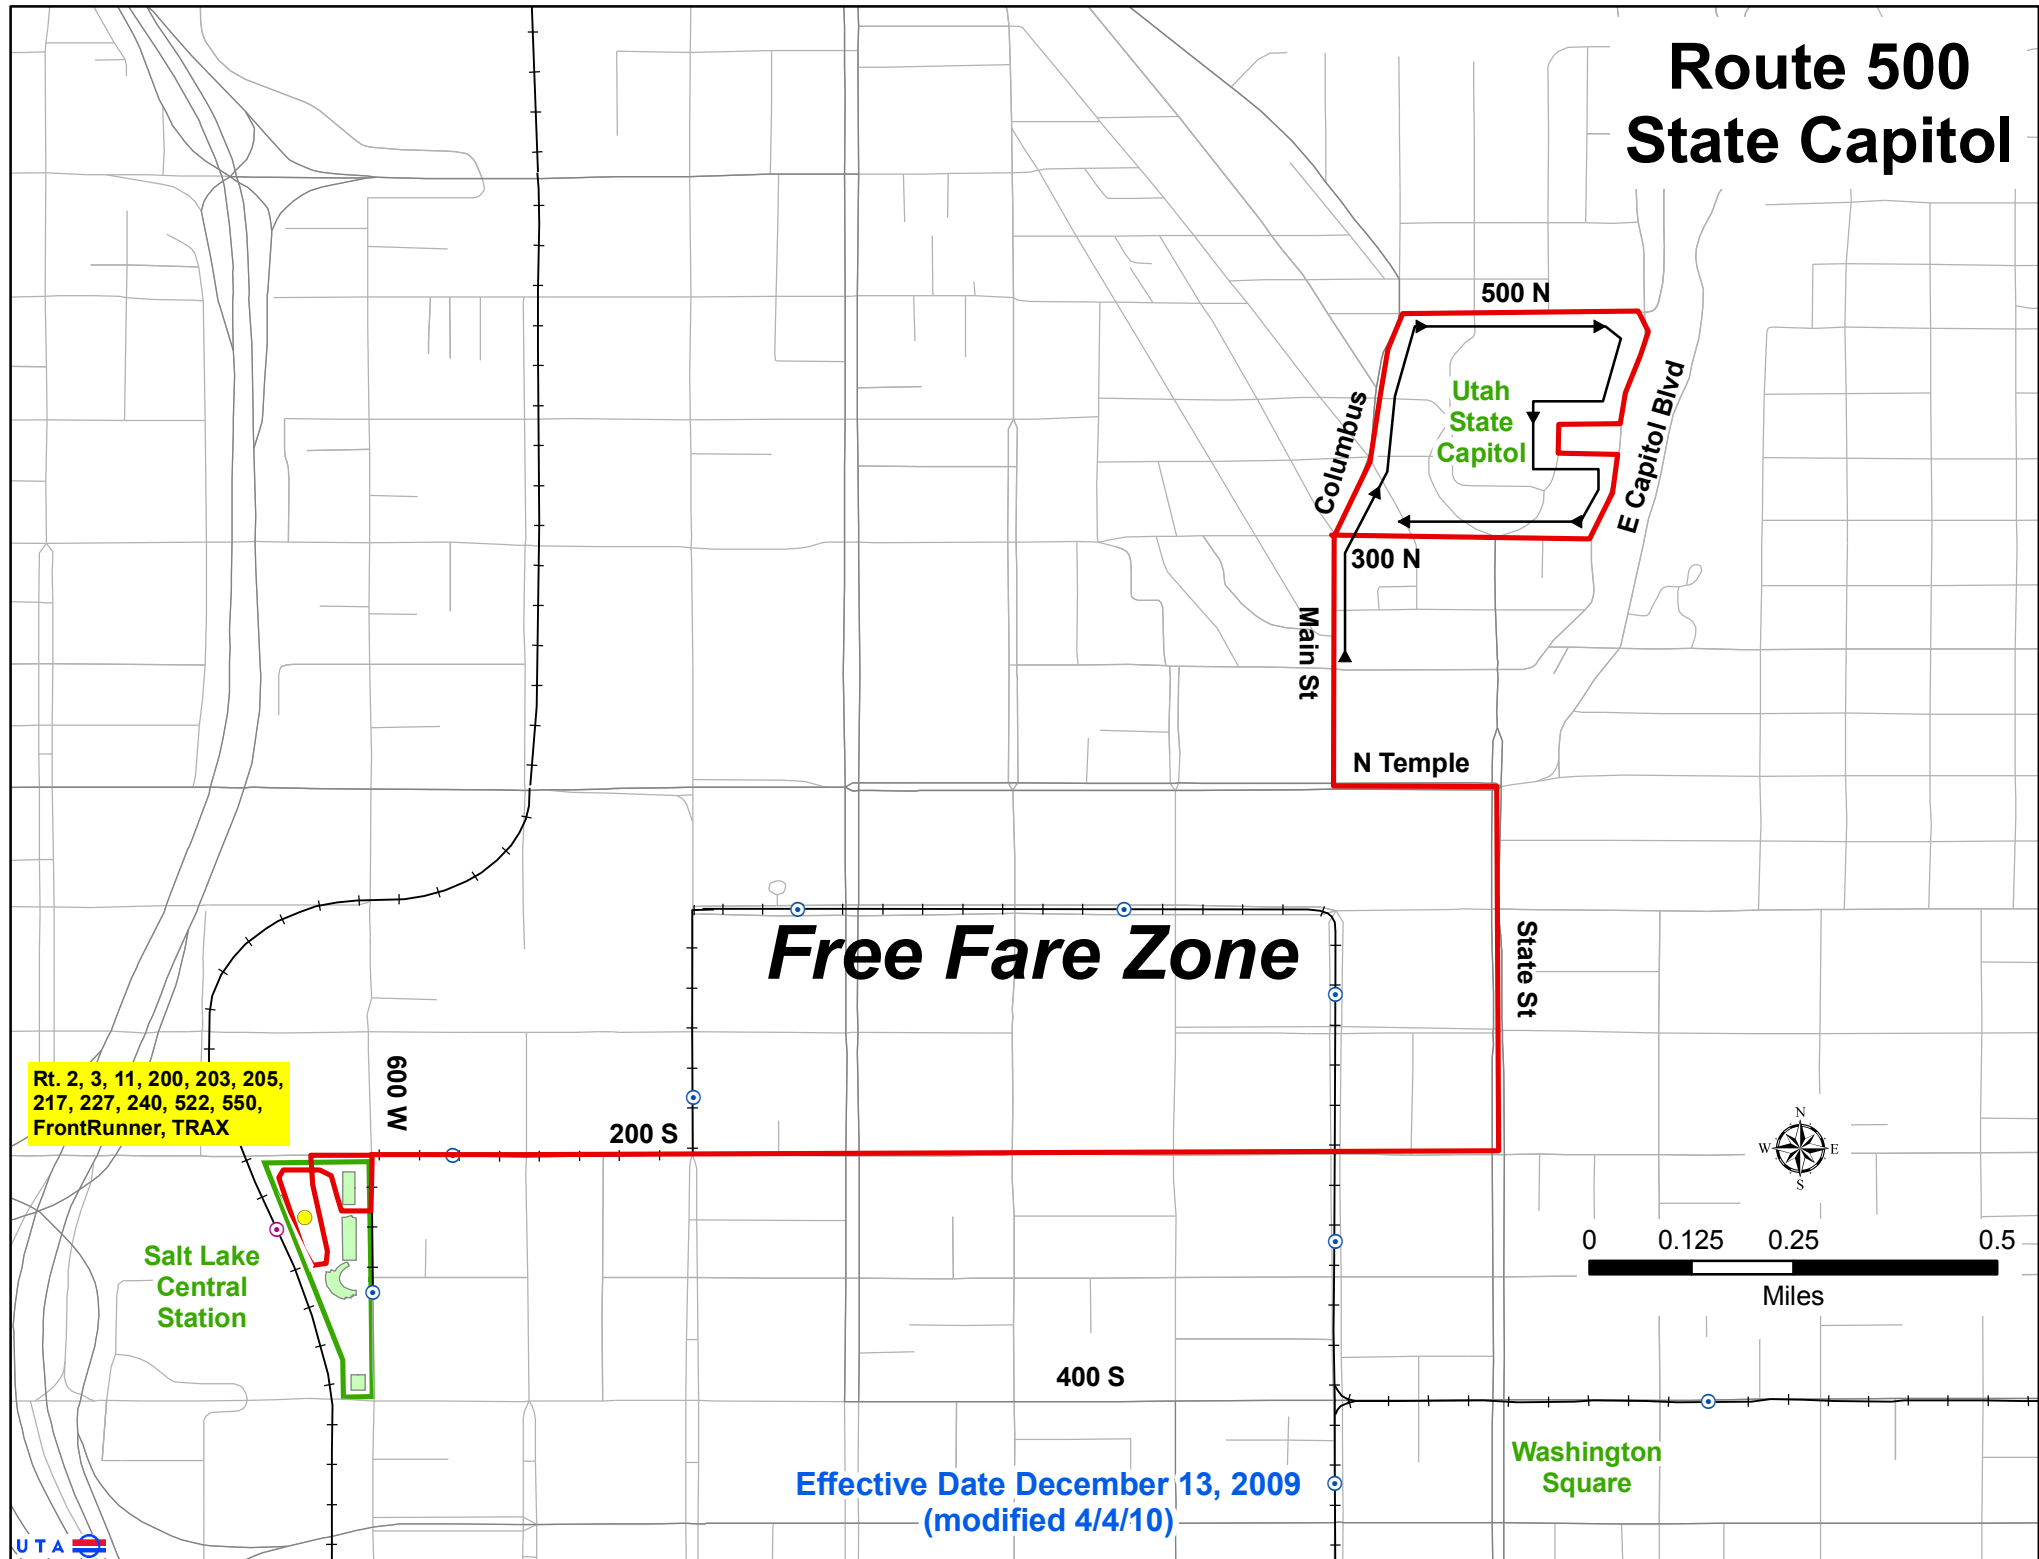

Route 500 State Capitol

Rt. 2, 3, 11, 200, 203, 205,
217, 227, 240, 522, 550,
FrontRunner, TRAX

W 600 S

200 S

400 S

State St

500 N

Columbus

Main St

300 N

N Temple

E Capitol Blvd

Utah
State
Capitol

Salt Lake
Central
Station

Washington
Square

Free Fare Zone