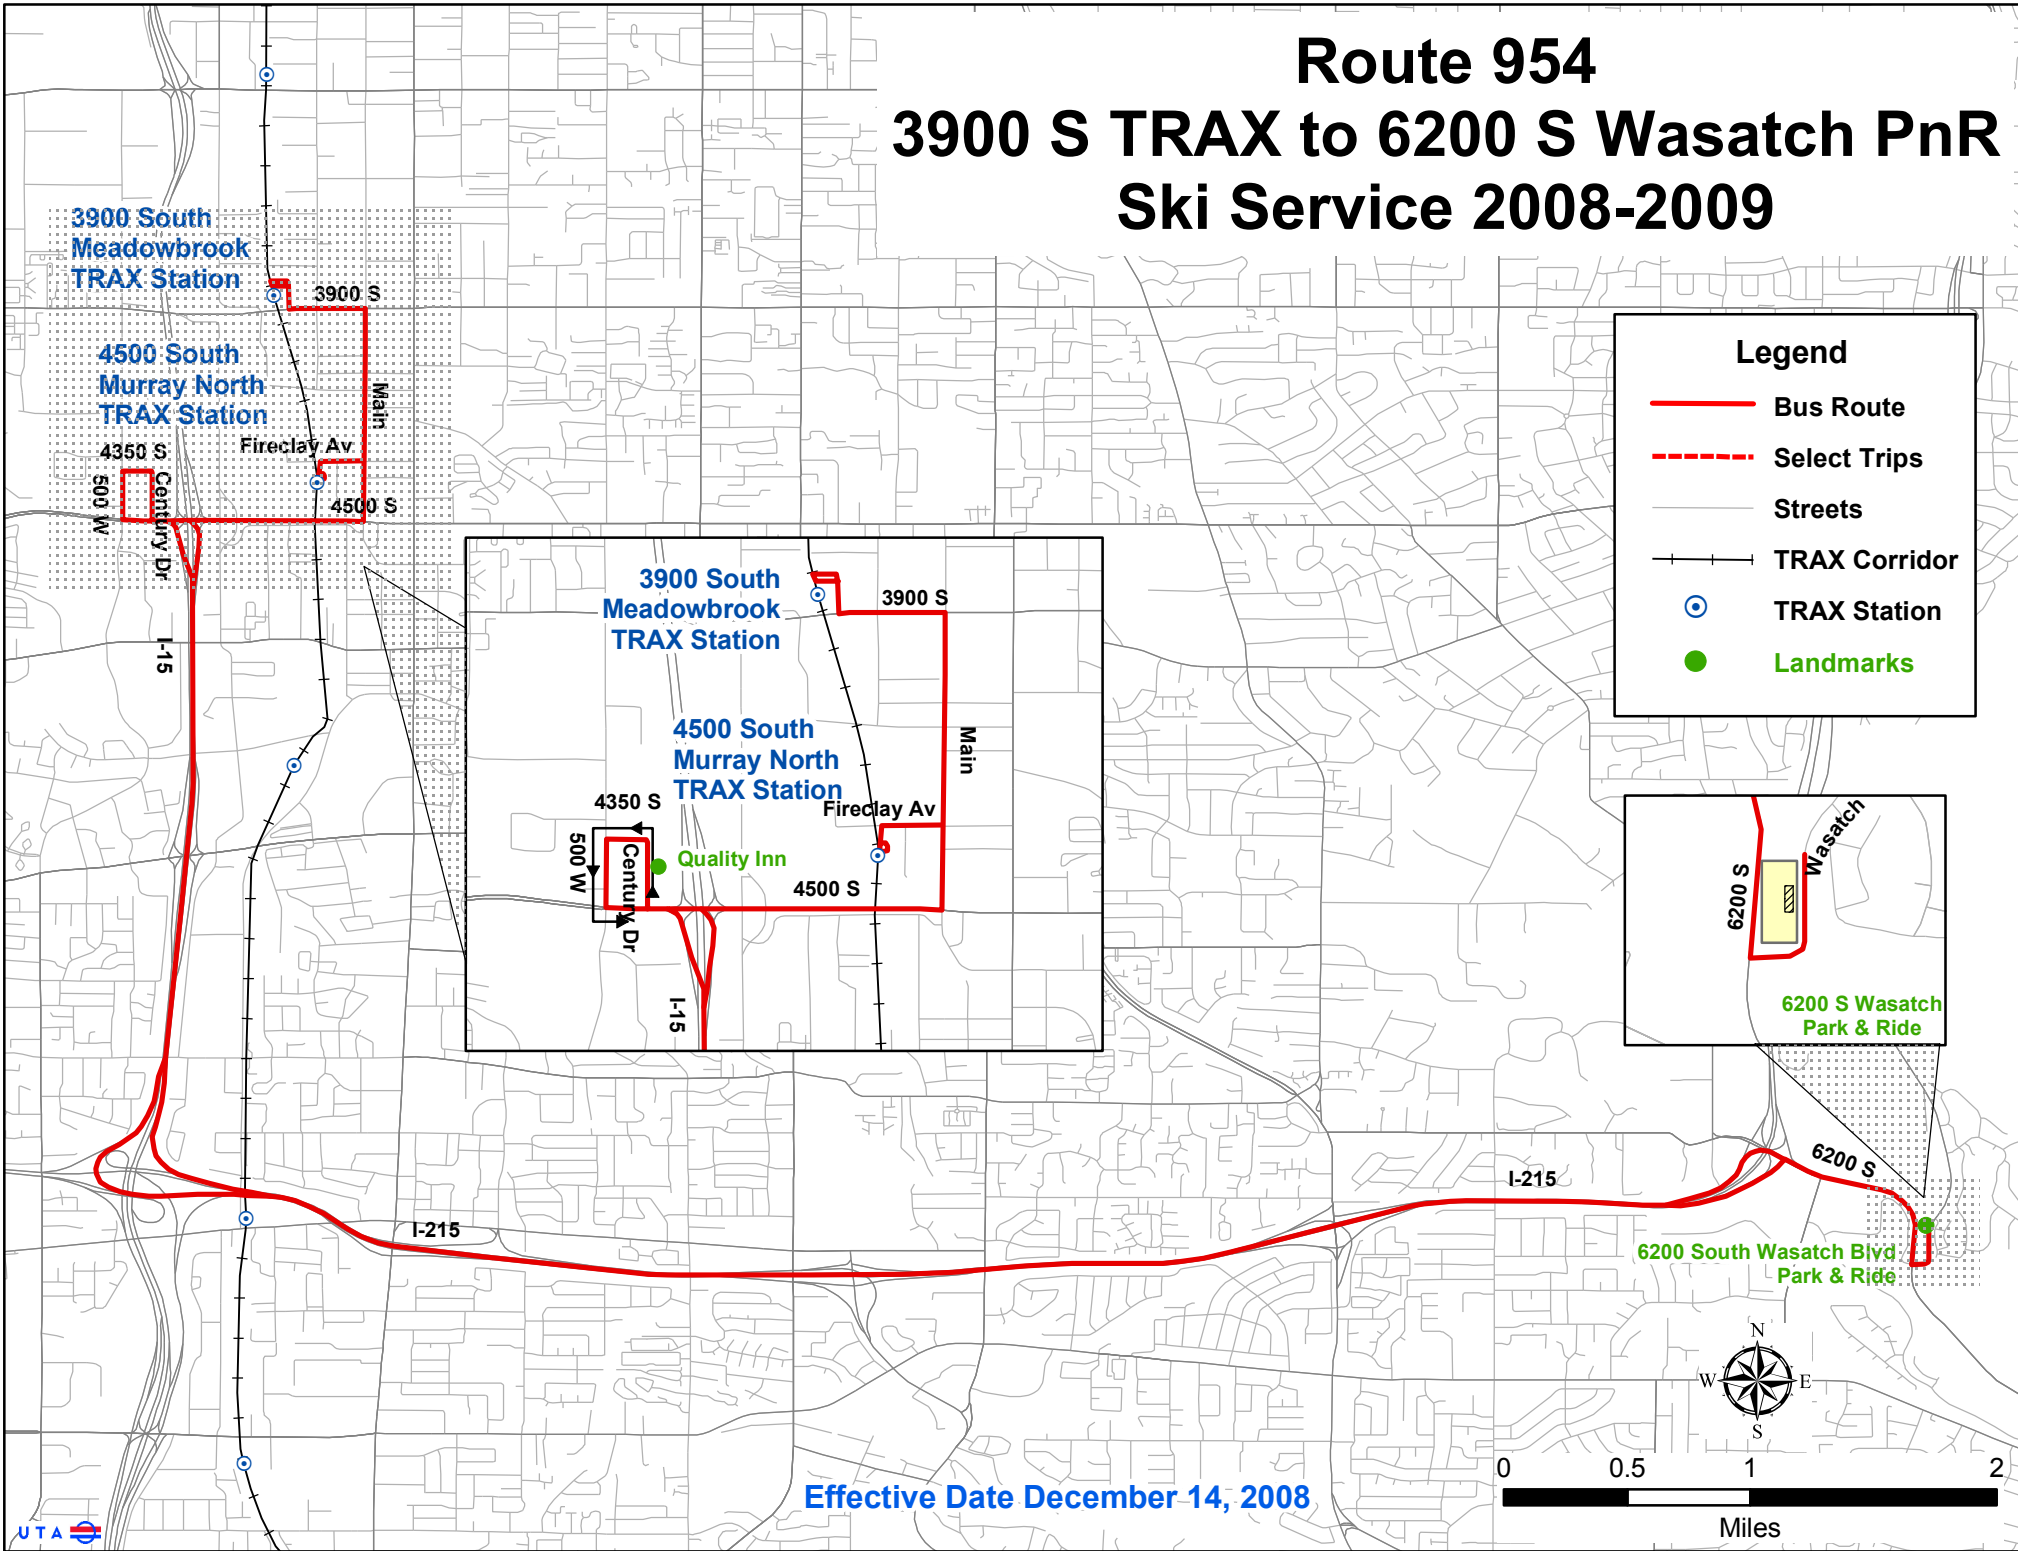

Route 954

3900 S TRAX to 6200 S Wasatch PnR

Ski Service 2008-2009

Legend

- Bus Route
- - - Select Trips
- Streets
- TRAX Corridor
- ⊙ TRAX Station
- Landmarks

This inset map shows the location of the 6200 S Wasatch Park & Ride. It highlights the area around 6200 S and Wasatch Blvd, with a yellow rectangle indicating the specific park and ride location.

This inset map shows the location of the 6200 South Wasatch Blvd Park & Ride. It highlights the area around 6200 S and Wasatch Blvd, with a yellow rectangle indicating the specific park and ride location.