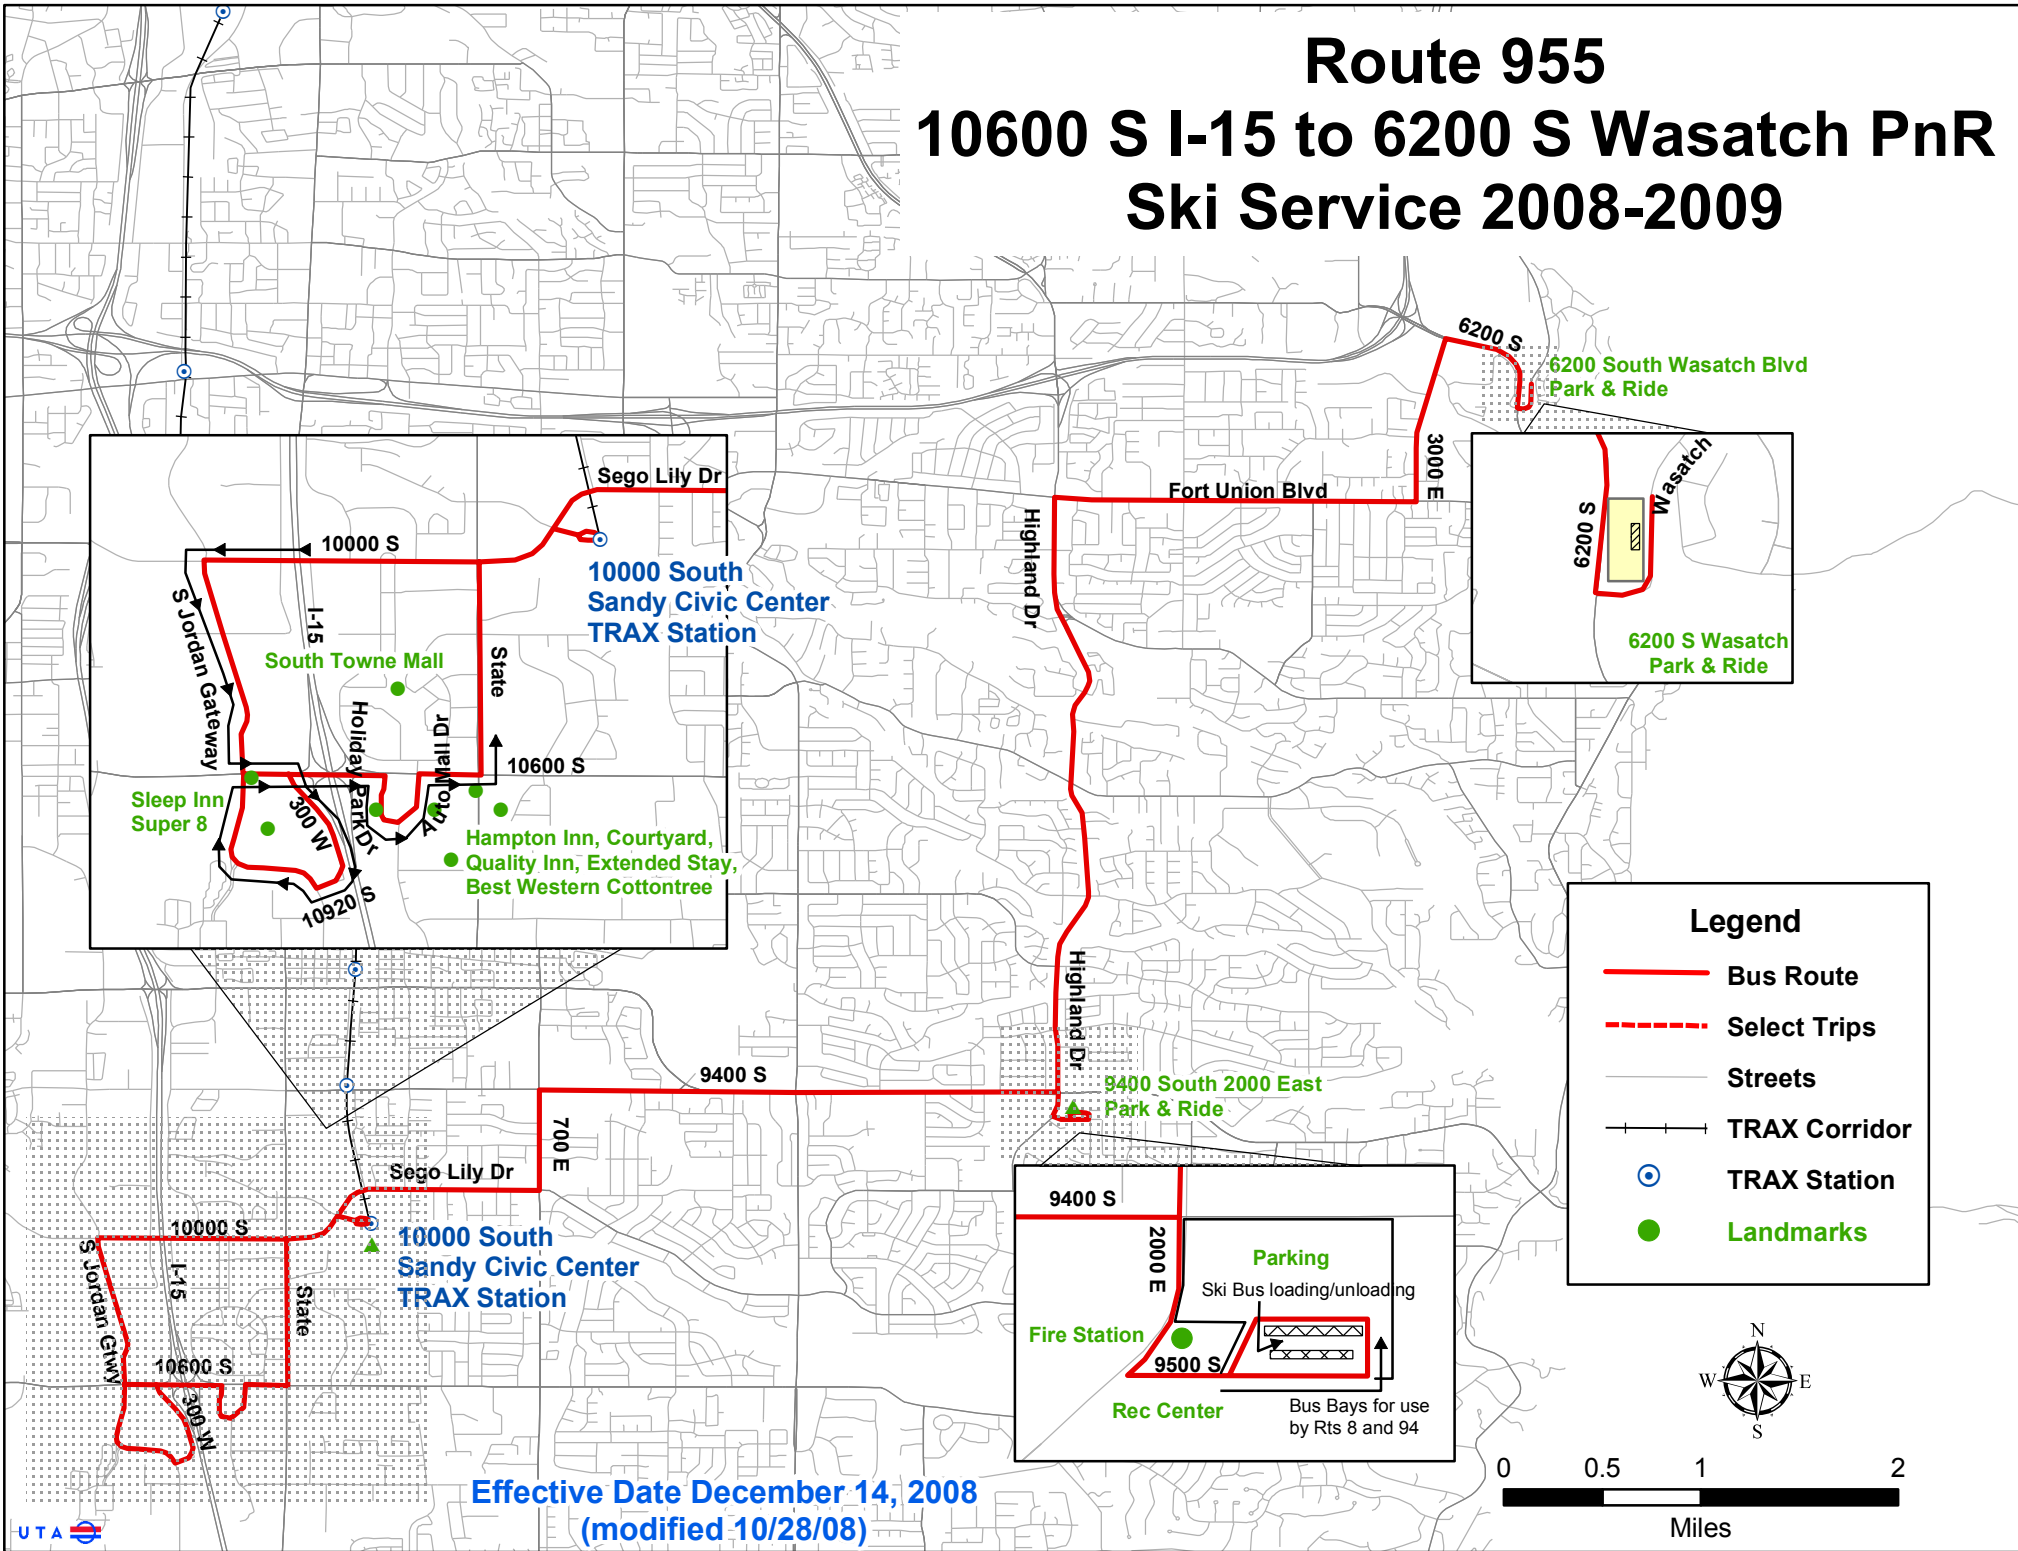

Route 955

10600 S I-15 to 6200 S Wasatch PnR

Ski Service 2008-2009

Legend

- Bus Route
- - - Select Trips
- Streets
- +— TRAX Corridor
- ⊙ TRAX Station
- Landmarks

Effective Date December 14, 2008
(modified 10/28/08)