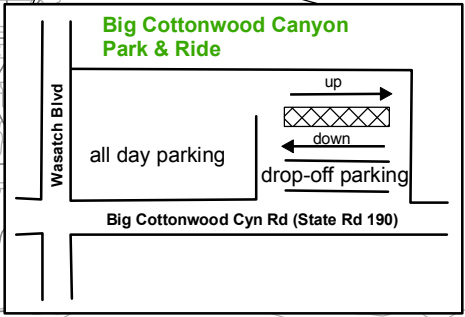

Route 960

6200 S Wasatch PnR to Solitude/Brighton Ski Service 2008-2009

Legend

- Bus Route
- - - Select Trips
- Streets
- +— TRAX Corridor
- ⊙ TRAX Station
- Landmarks

Effective Date December 14, 2008