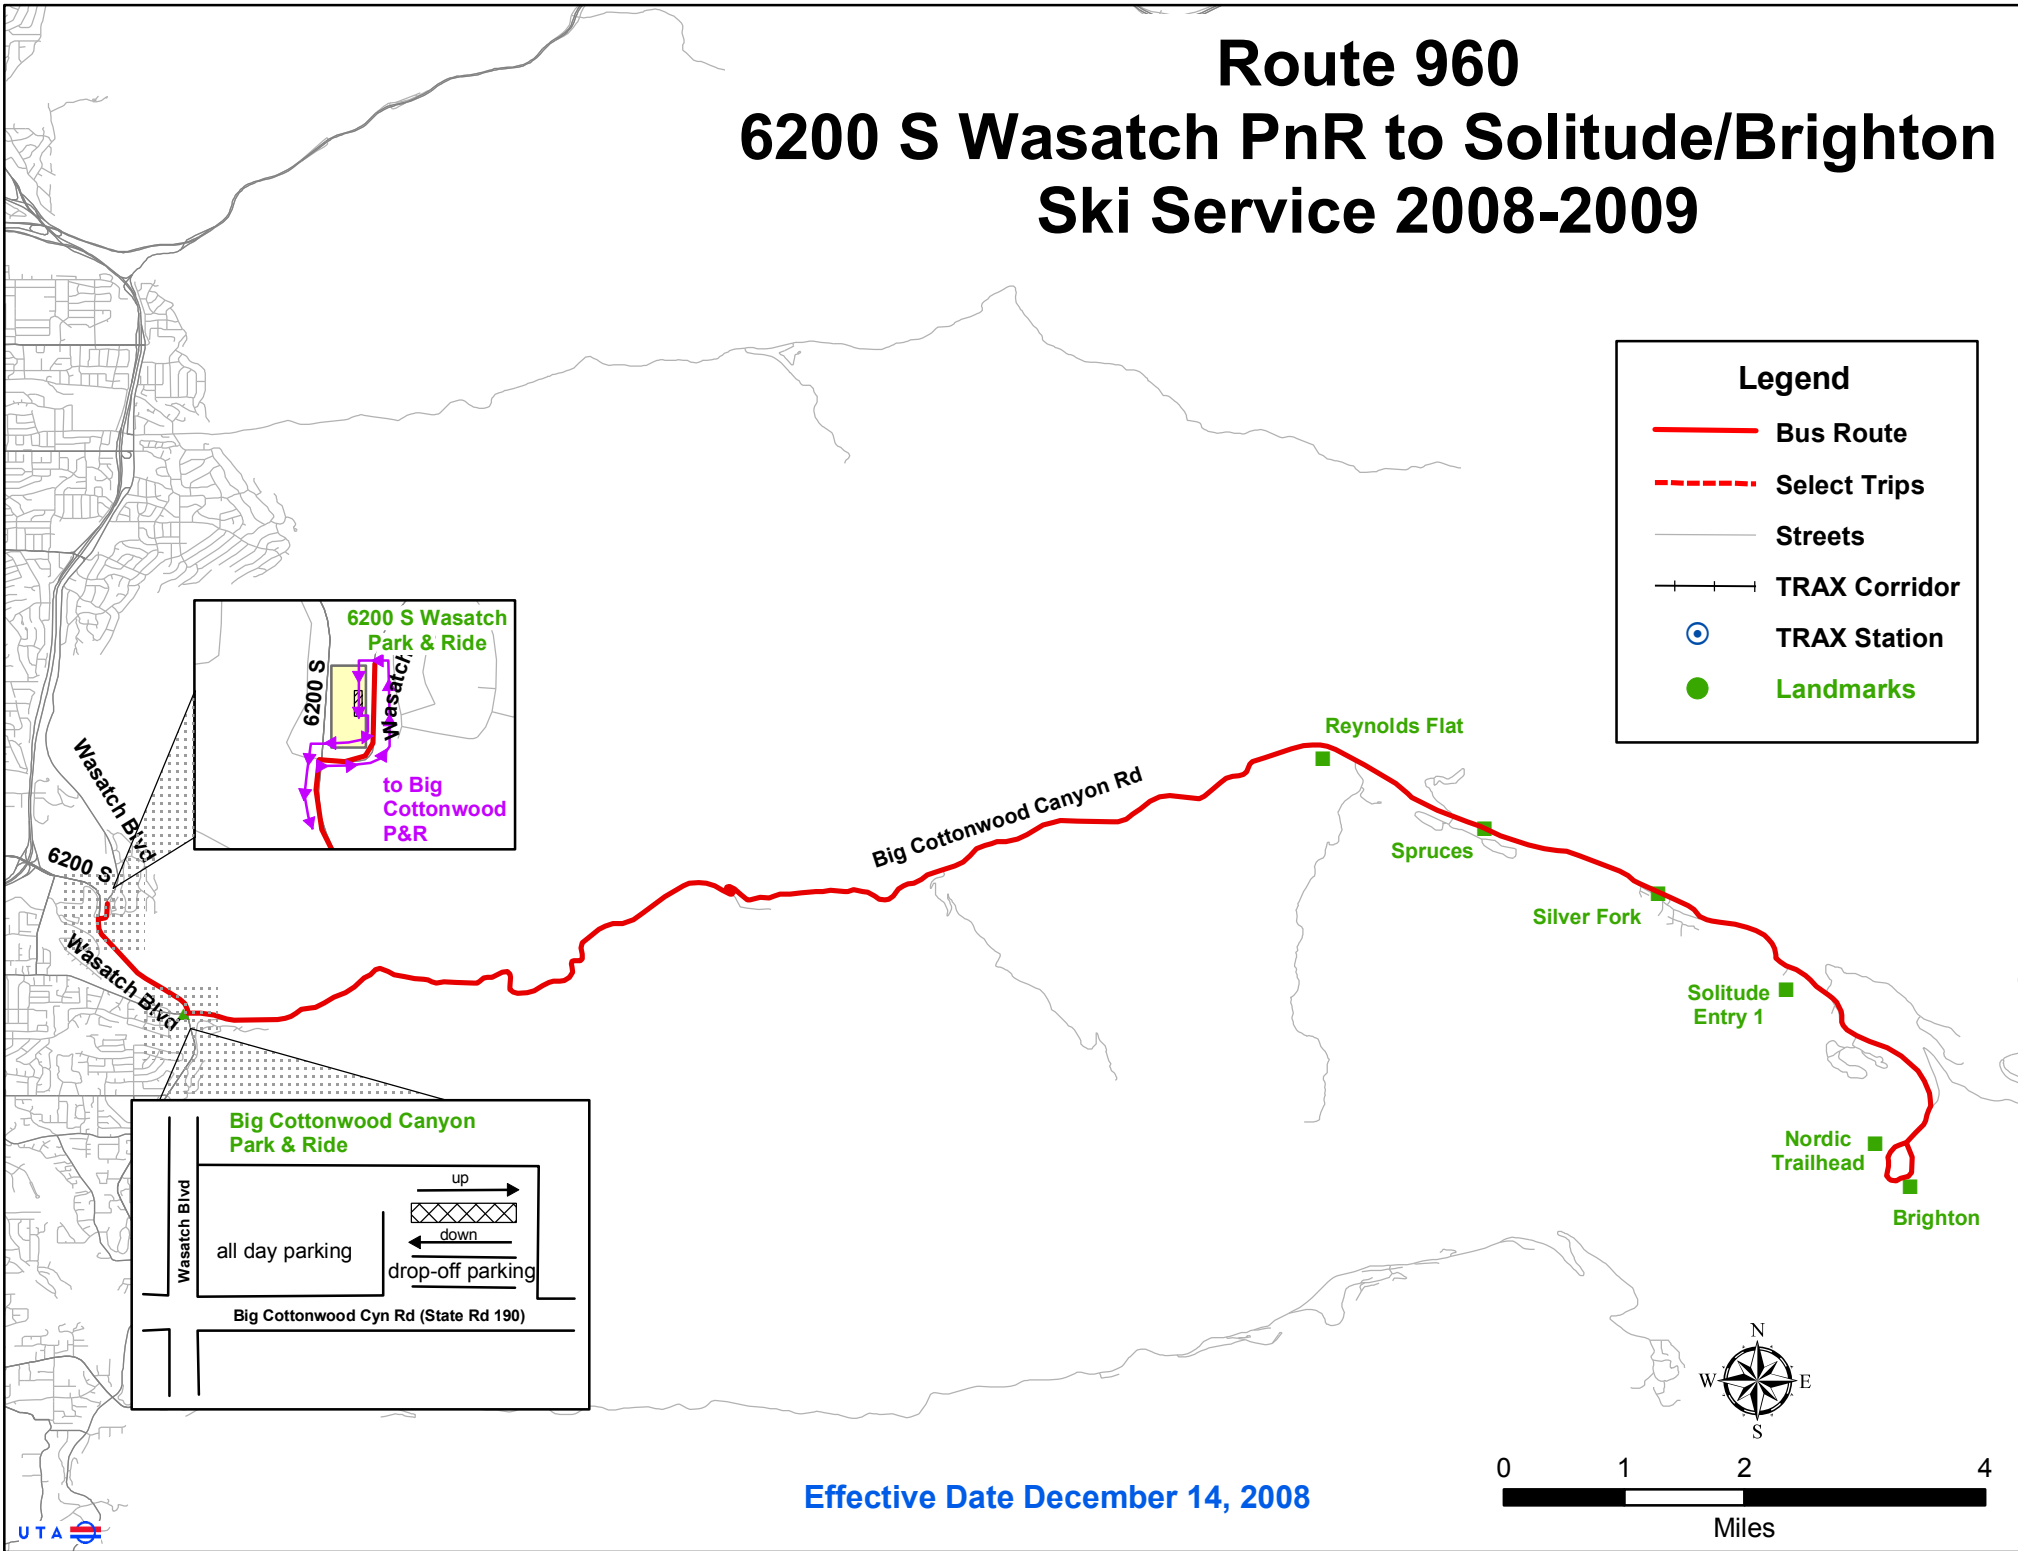

Route 960

6200 S Wasatch PnR to Solitude/Brighton Ski Service 2008-2009

Legend

- Bus Route
- - - Select Trips
- Streets
- +— TRAX Corridor
- ⊙ TRAX Station
- Landmarks

Effective Date December 14, 2008