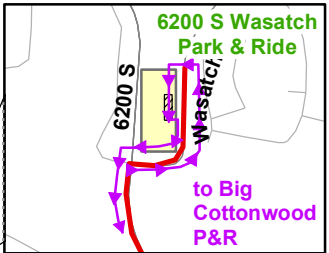

Route 960

6200 S Wasatch PnR to Solitude/Brighton Ski Service 2008-2009

Legend

- Bus Route
- - - Select Trips
- Streets
- +— TRAX Corridor
- ⊙ TRAX Station
- Landmarks

Effective Date December 14, 2008