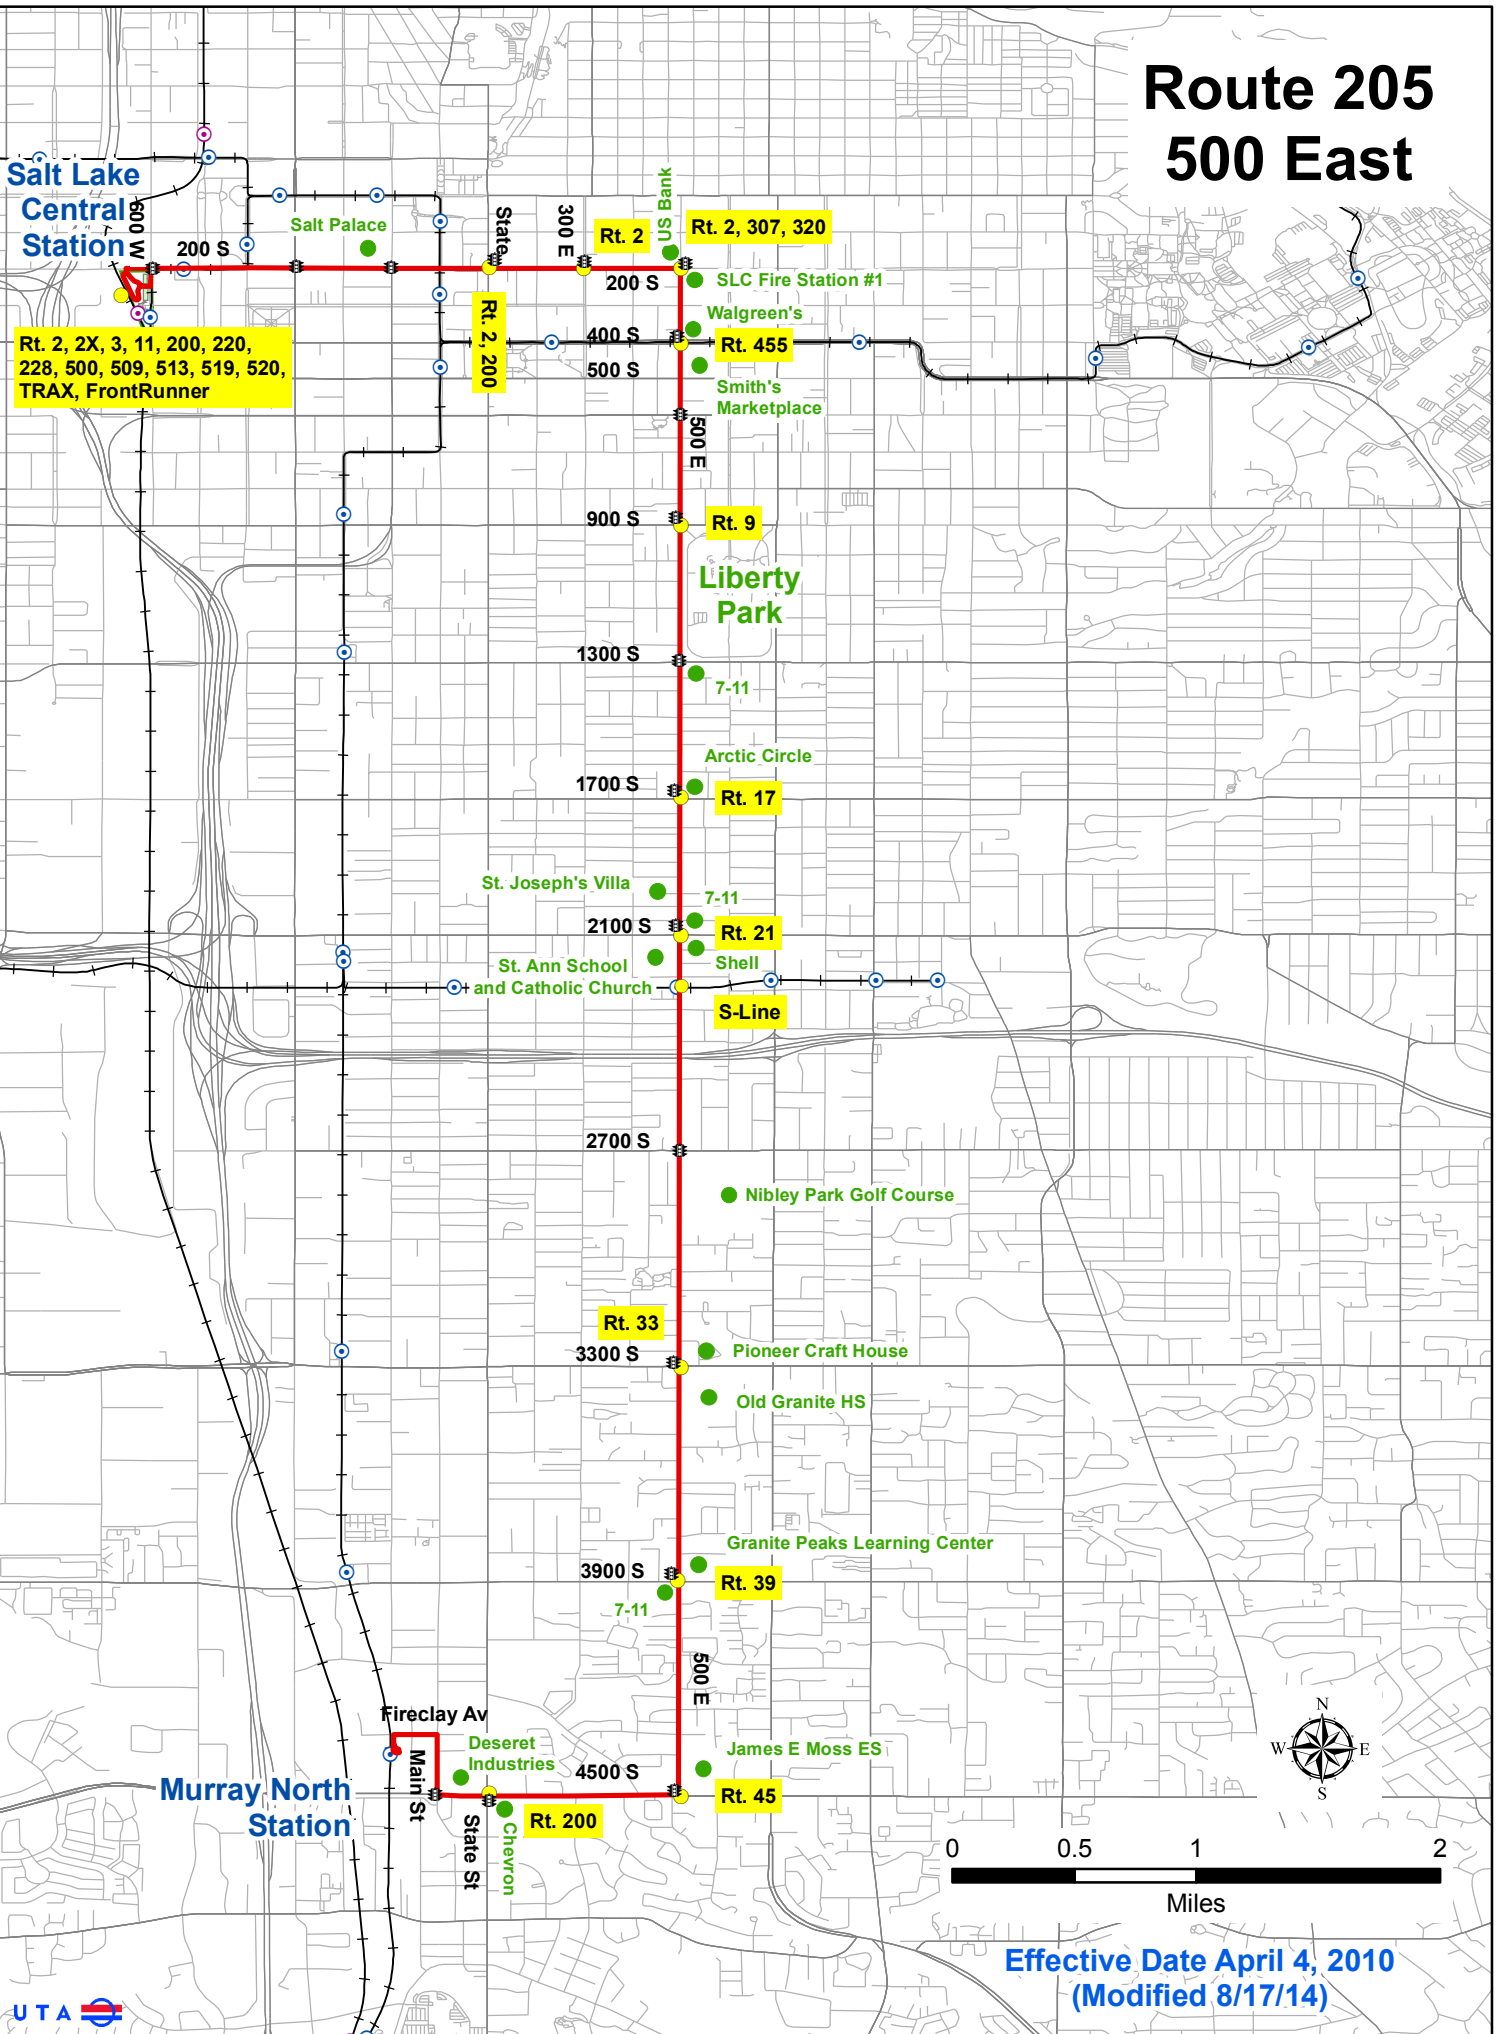

Route 205 500 East

Salt Lake
Central
Station

Rt. 2, 2X, 3, 11, 200, 220,
228, 500, 509, 513, 519, 520,
TRAX, FrontRunner

Murray North
Station

Effective Date April 4, 2010
(Modified 8/17/14)