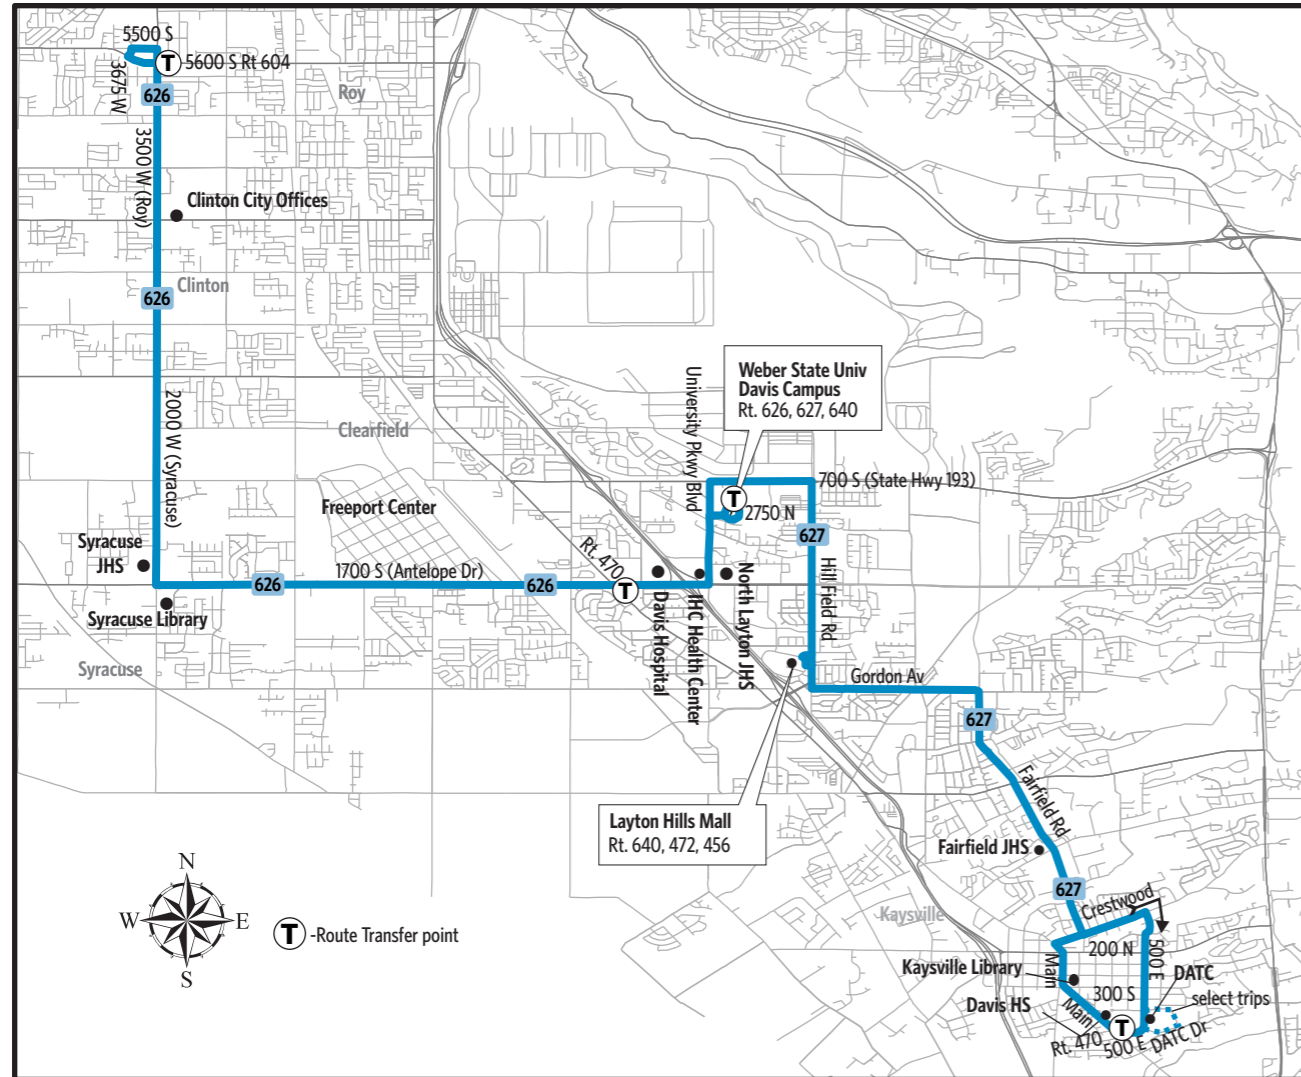

Routes 626 & 627 WSU Kaysville West Roy/WSU Davis

For Information Call 801-RIDE-UTA (801-743-3882)
outside Salt Lake County 888-RIDE-UTA (888-743-3882)
www.rideuta.com

626, 627