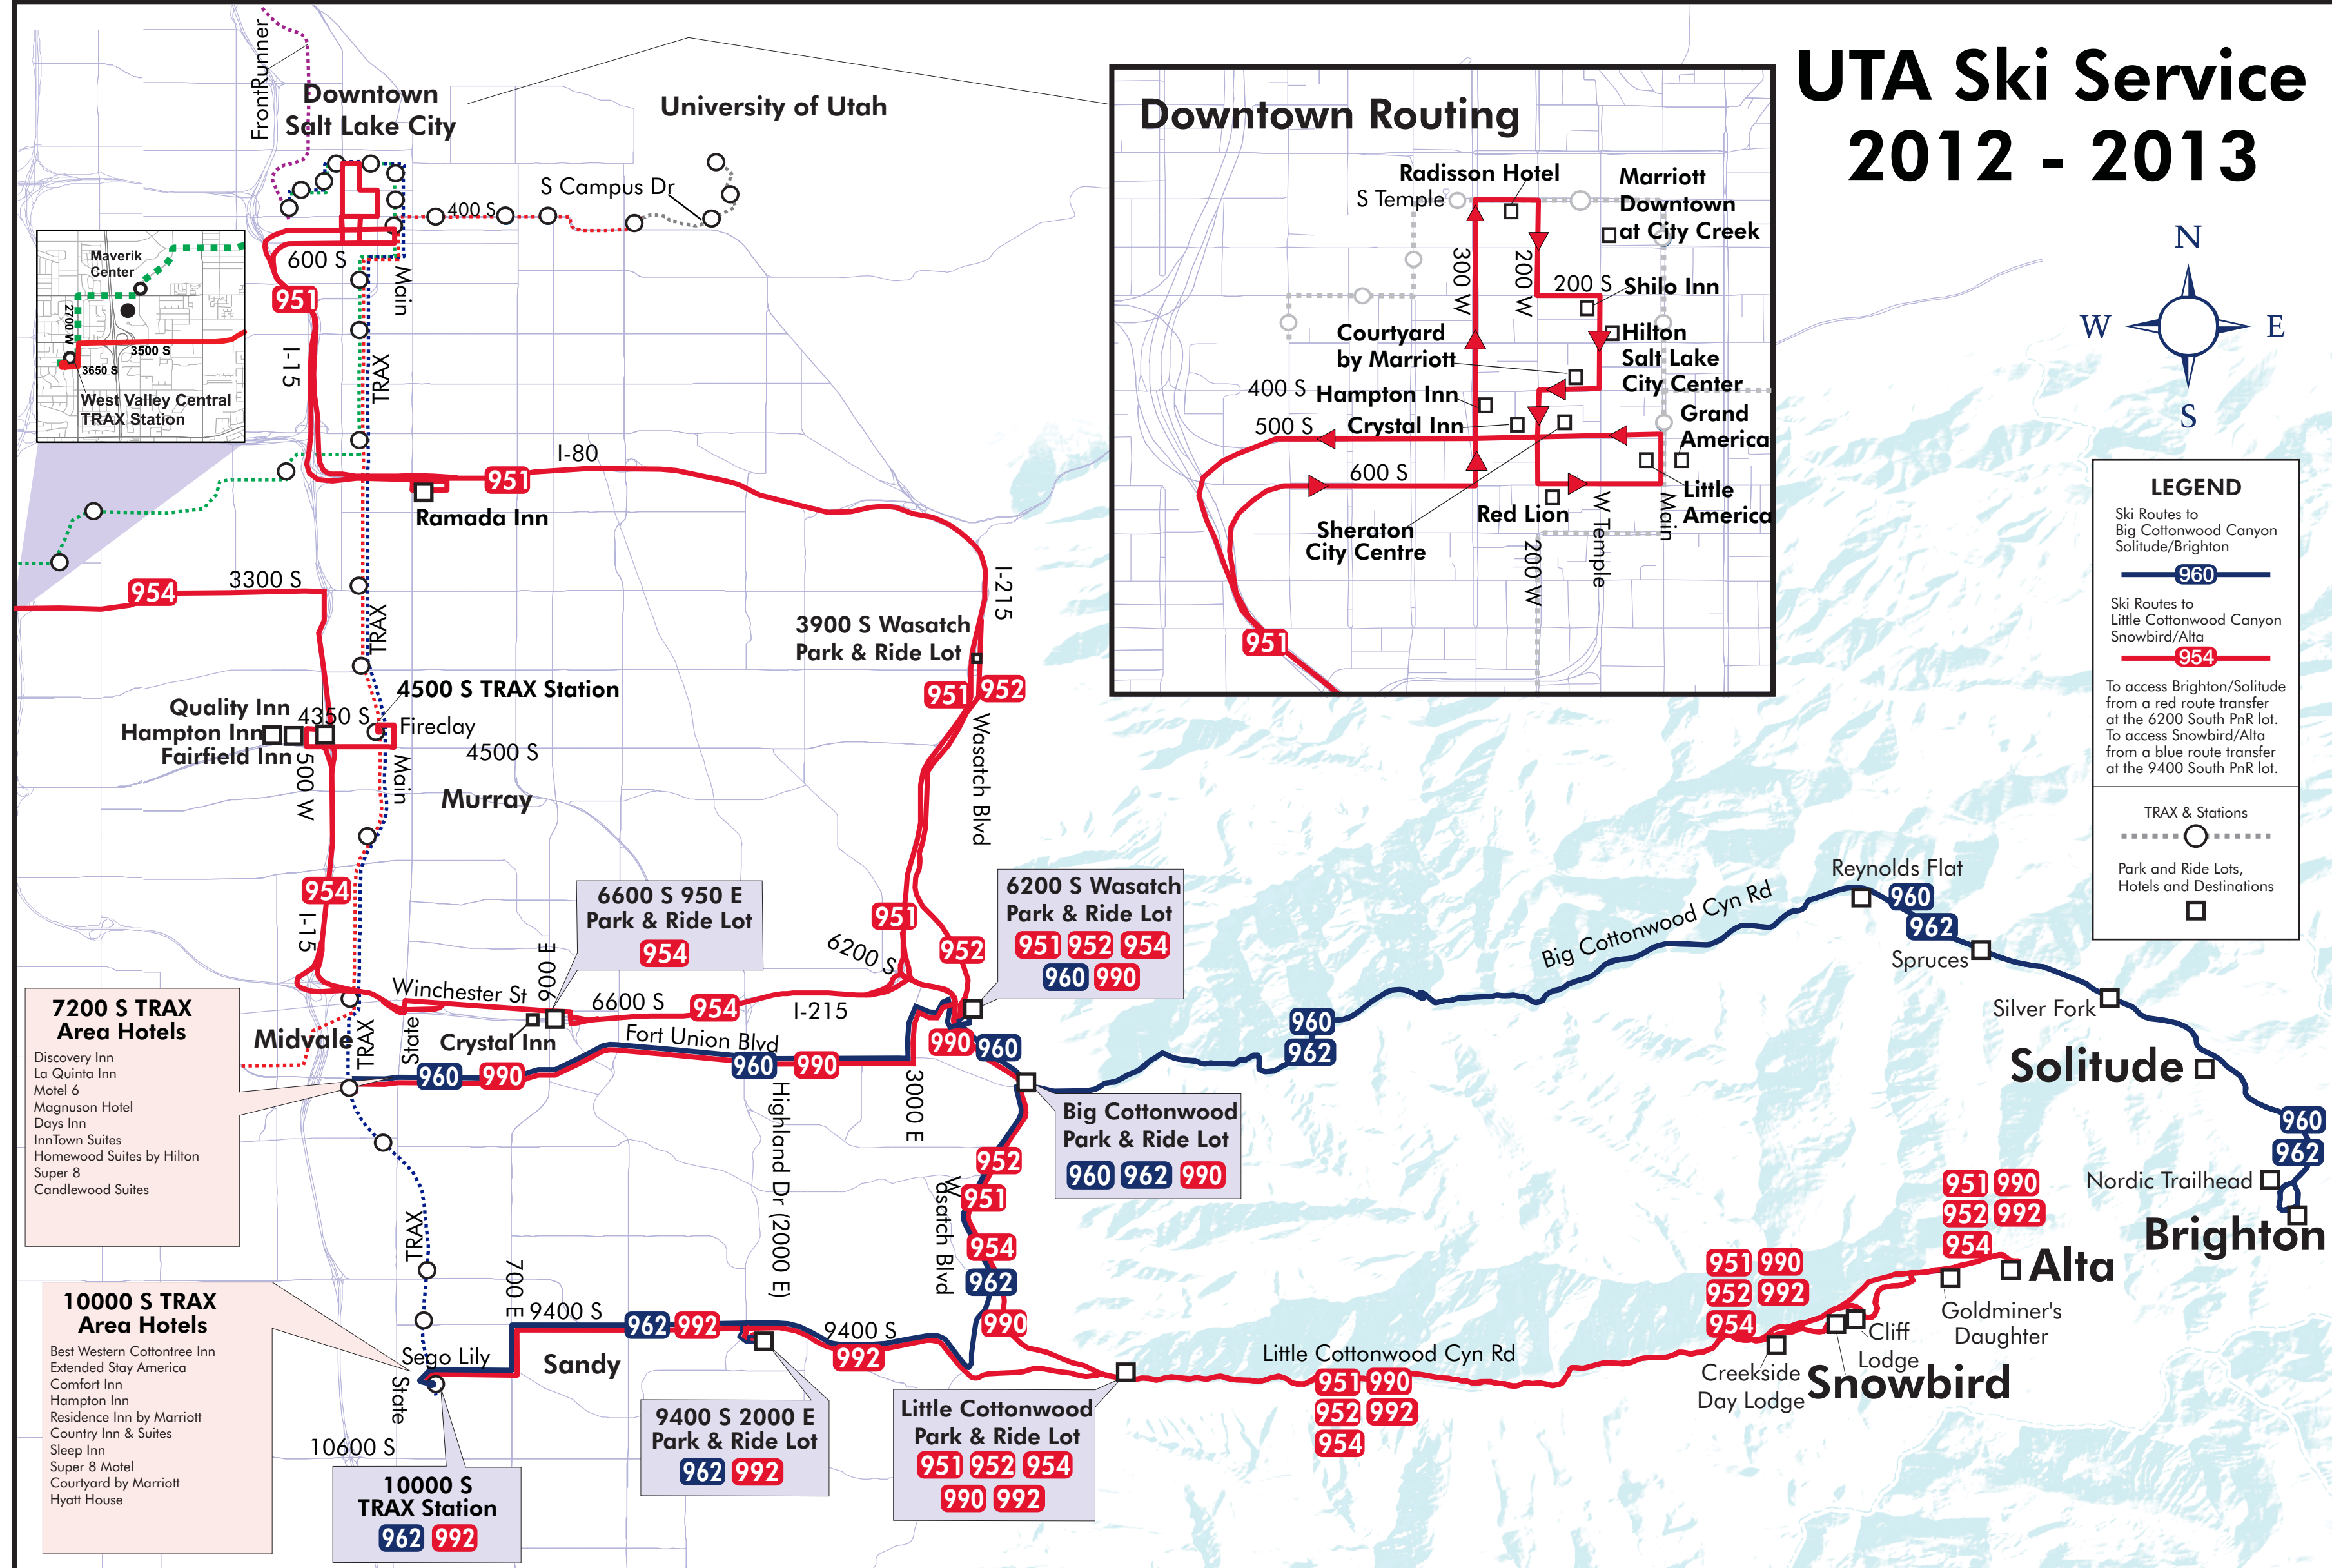

UTA Ski Service 2012 - 2013

LEGEND

Ski Routes to
Big Cottonwood Canyon
Solitude/Brighton
960

Ski Routes to
Little Cottonwood Canyon
Snowbird/Alta
954

To access Brighton/Solitude
from a red route transfer
at the 6200 South PnR lot.
To access Snowbird/Alta
from a blue route transfer
at the 9400 South PnR lot.

TRAX & Stations
○

Park and Ride Lots,
Hotels and Destinations
□

Downtown Routing

Ski Service runs from
Dec 9, 2012 and ends on April 13, 2013

Ski Service runs Monday-Sunday
Christmas Day & New Years Day