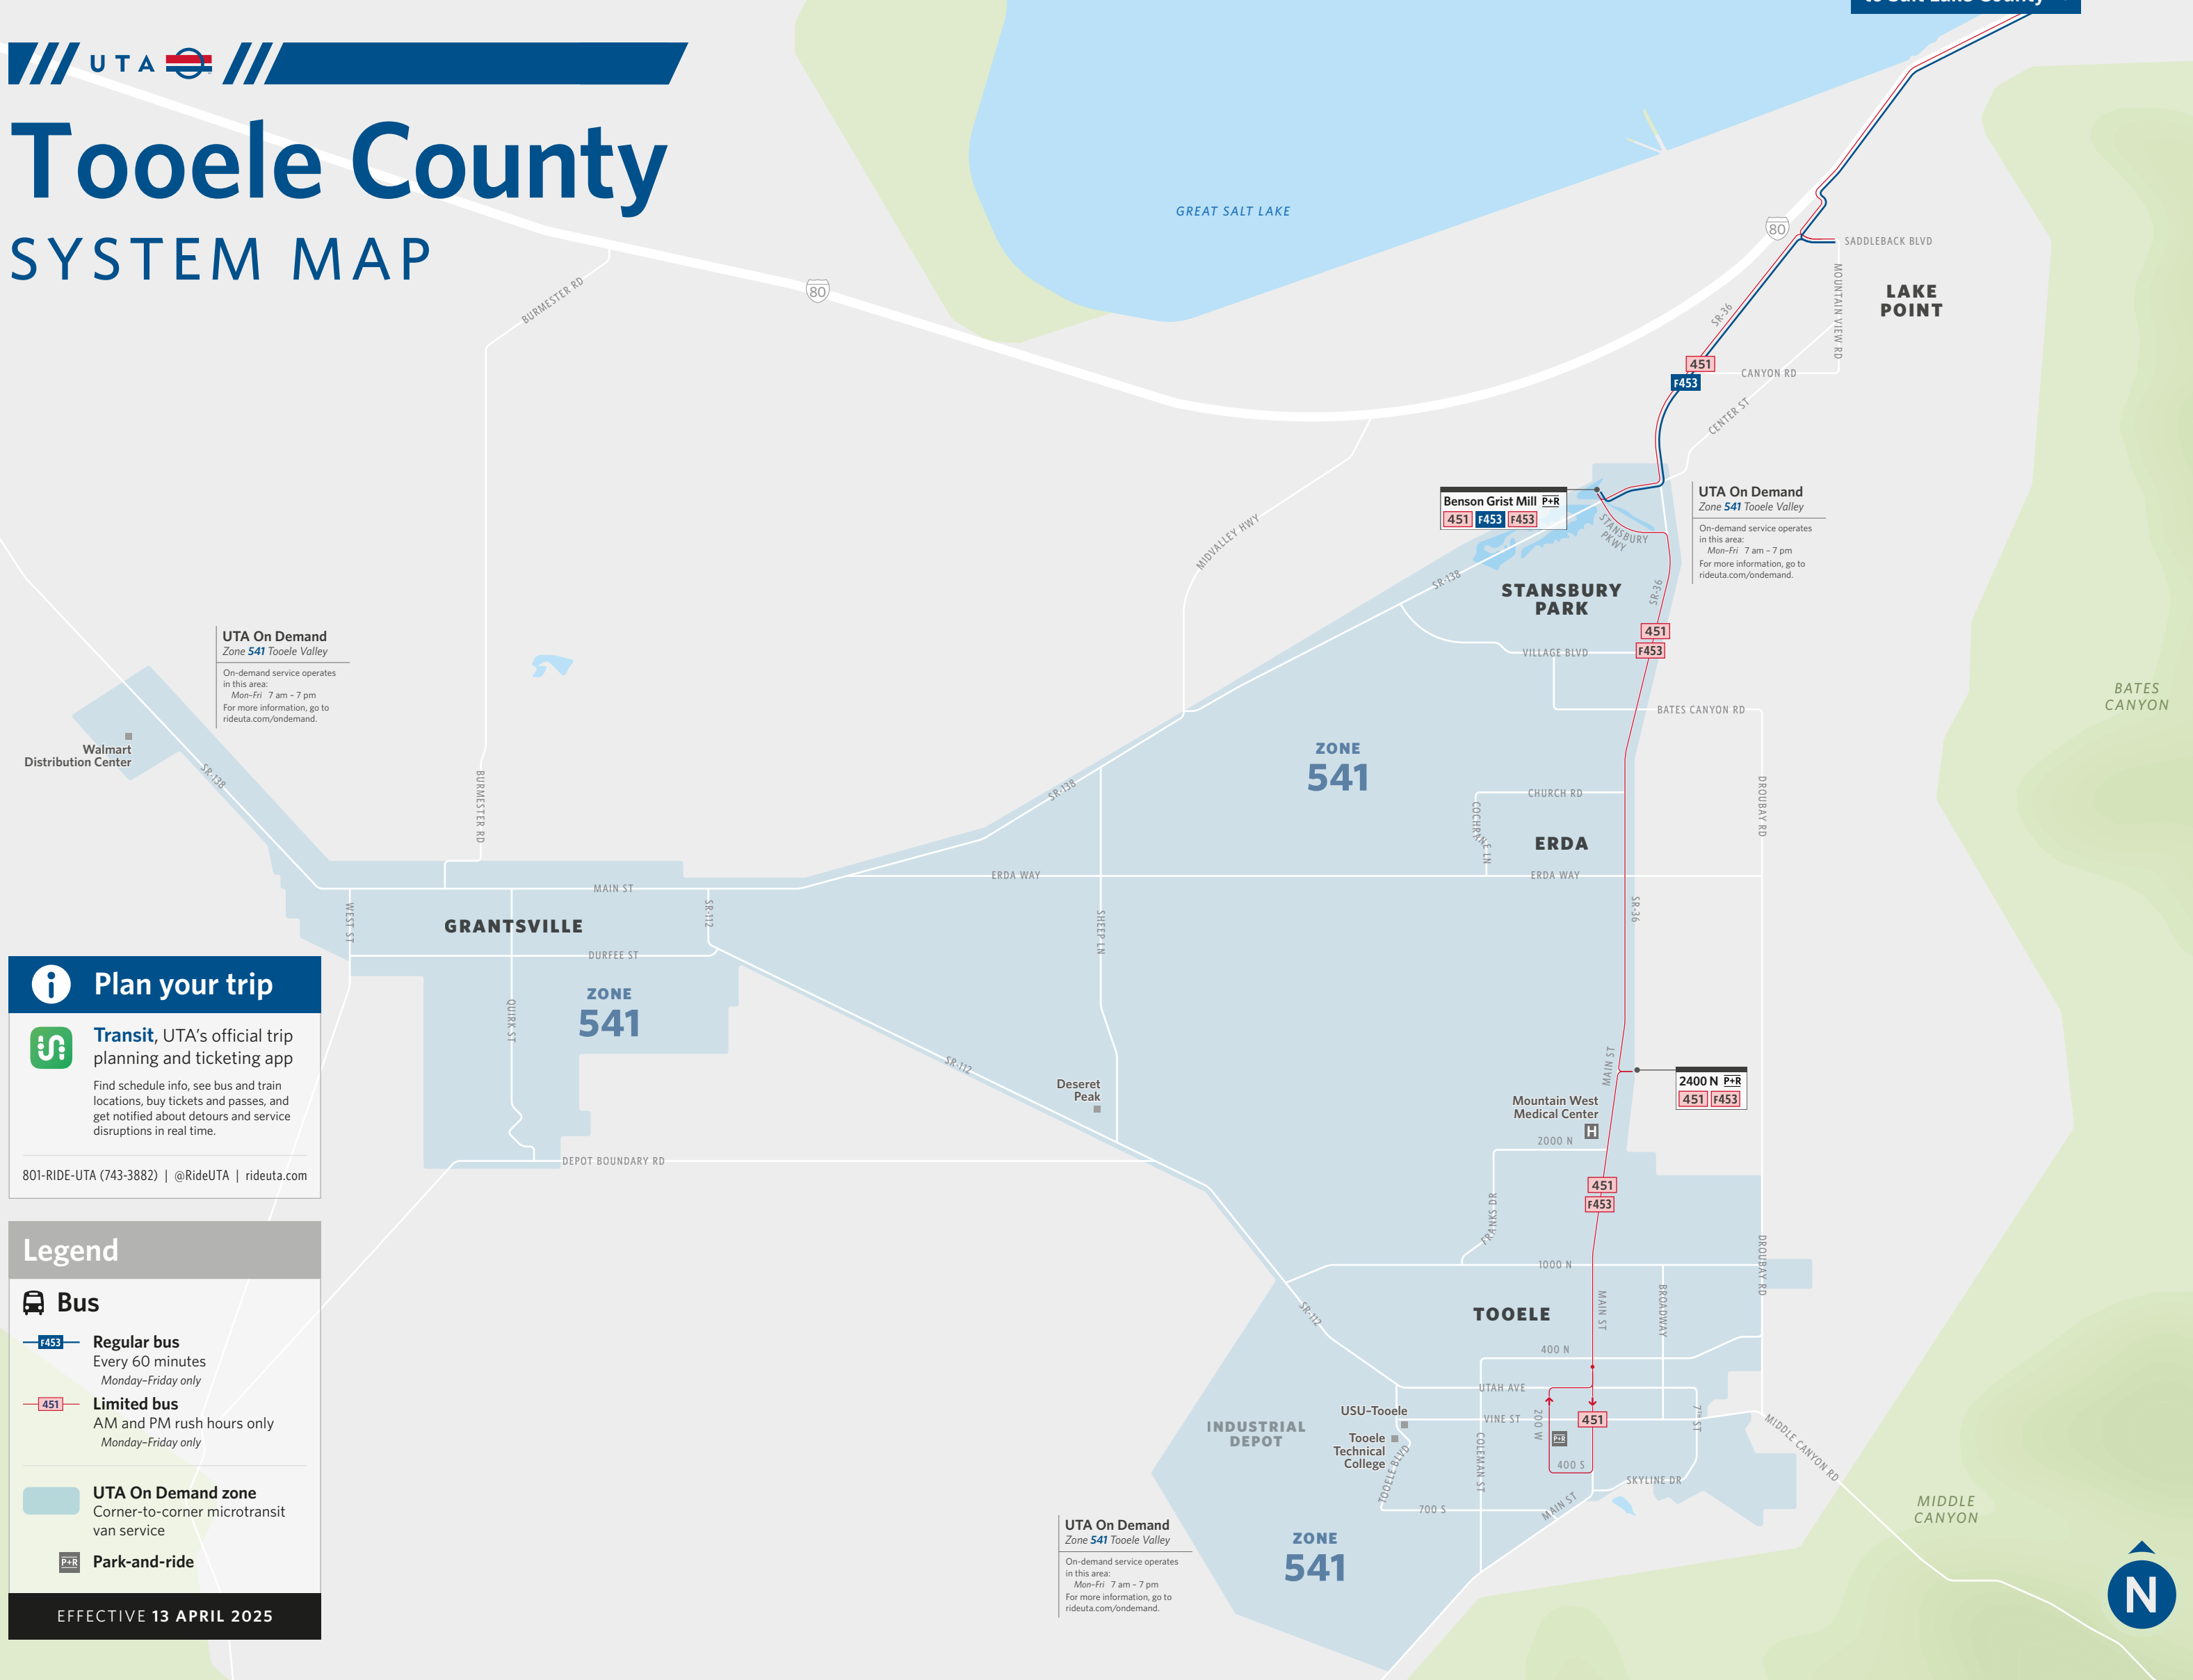

Tooele County SYSTEM MAP

UTA On Demand Zone 541 Tooele Valley
On-demand service operates in this area:
Mon-Fri 7 am - 7 pm
For more information, go to rideuta.com/ondemand.

UTA On Demand Zone 541 Tooele Valley
On-demand service operates in this area:
Mon-Fri 7 am - 7 pm
For more information, go to rideuta.com/ondemand.

UTA On Demand Zone 541 Tooele Valley
On-demand service operates in this area:
Mon-Fri 7 am - 7 pm
For more information, go to rideuta.com/ondemand.

Plan your trip

Transit, UTA's official trip planning and ticketing app

Find schedule info, see bus and train locations, buy tickets and passes, and get notified about detours and service disruptions in real time.

801-RIDE-UTA (743-3882) | @RideUTA | rideuta.com

Legend

Bus

- Regular bus**
Every 60 minutes
Monday-Friday only
- Limited bus**
AM and PM rush hours only
Monday-Friday only

UTA On Demand zone
Corner-to-corner microtransit van service

Park-and-ride

EFFECTIVE 13 APRIL 2025