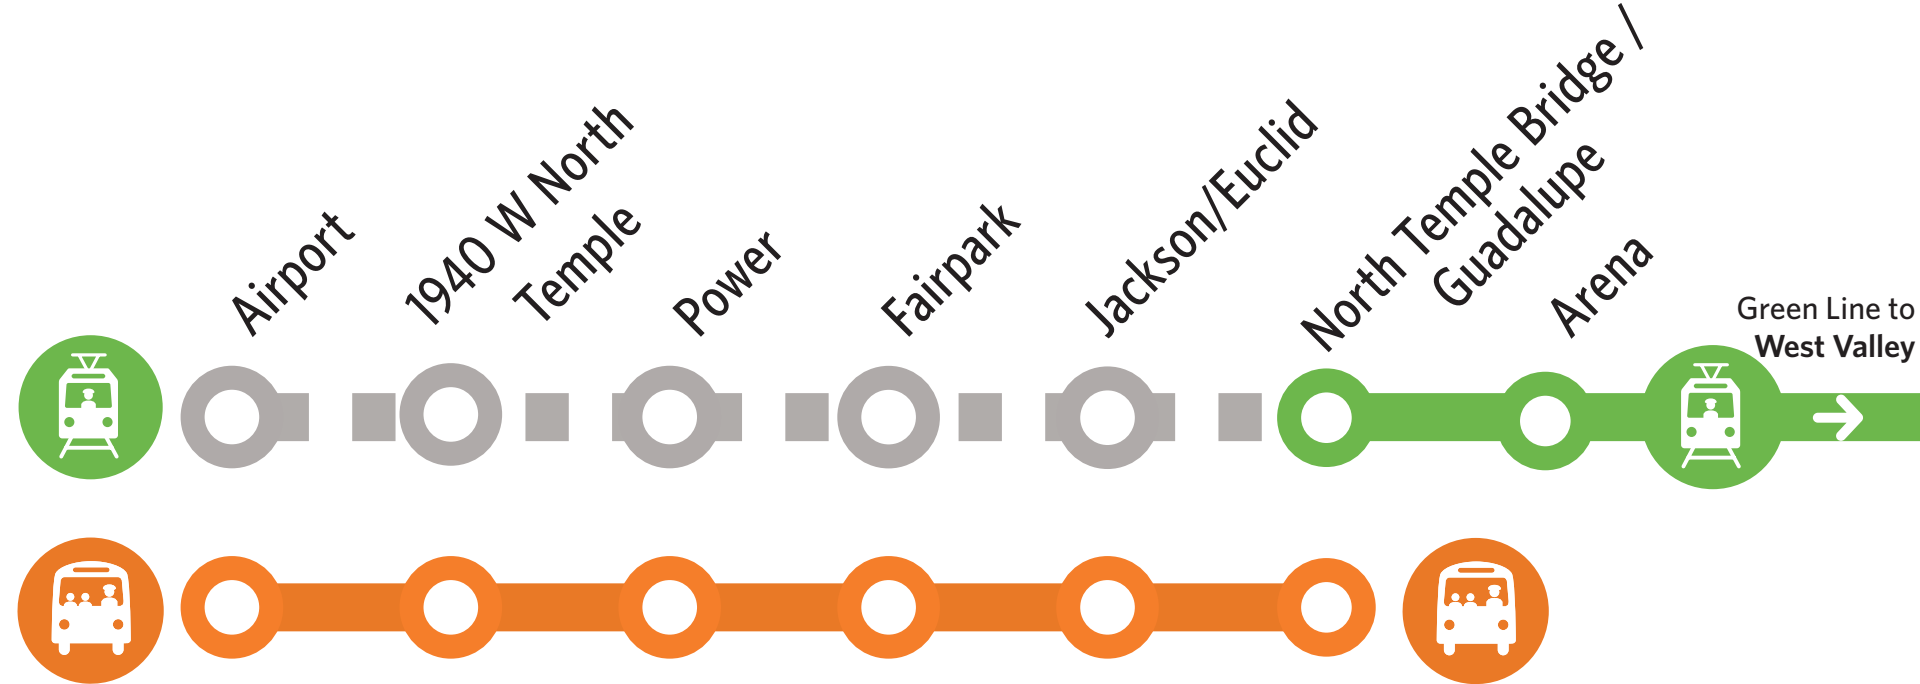

UDOT North Temple Bridge Construction

Bus bridge ▪ Green Line to Airport

Construcción del puente North Temple de UDOT ▪ Puente en la Green Line

Saturday, July 18 - Sunday, July 19
Sábado, 18 de julio - Domingo, 19 de julio

LEARN MORE AT [RIDEUTA.COM/DISRUPTIONS](https://rideuta.com/disruptions)