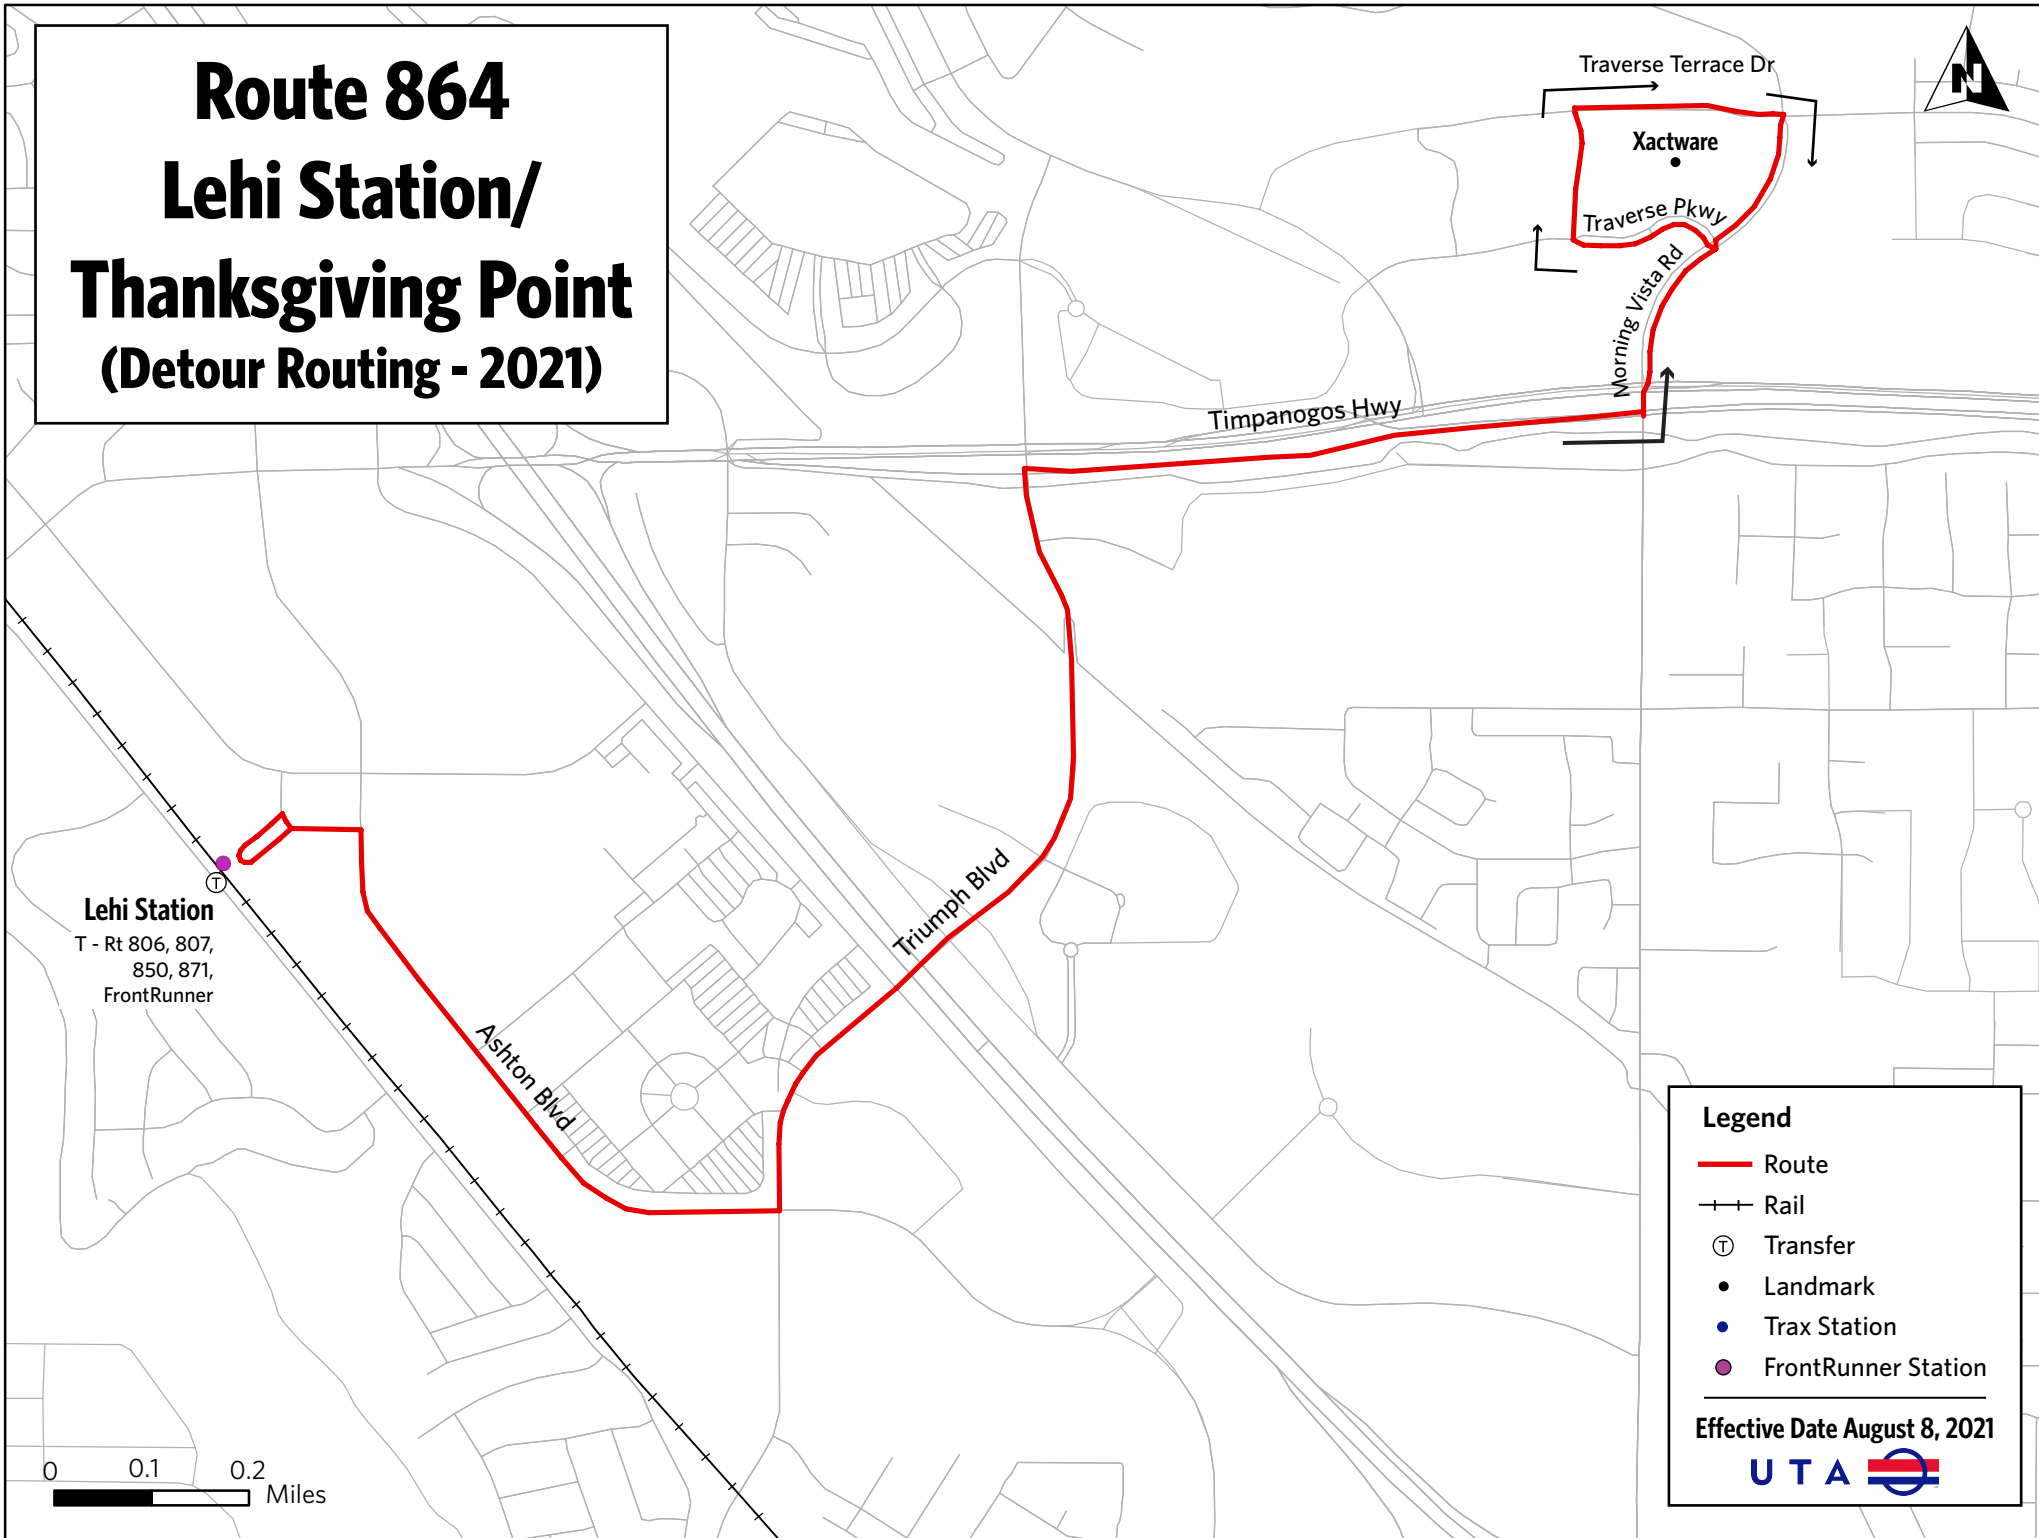

# Route 864 Lehi Station/ Thanksgiving Point (Detour Routing - 2021)

**Lehi Station**  
T - Rt 806, 807,  
850, 871,  
FrontRunner

- Legend**
- Route
  - - - Rail
  - Ⓣ Transfer
  - Landmark
  - Trax Station
  - FrontRunner Station