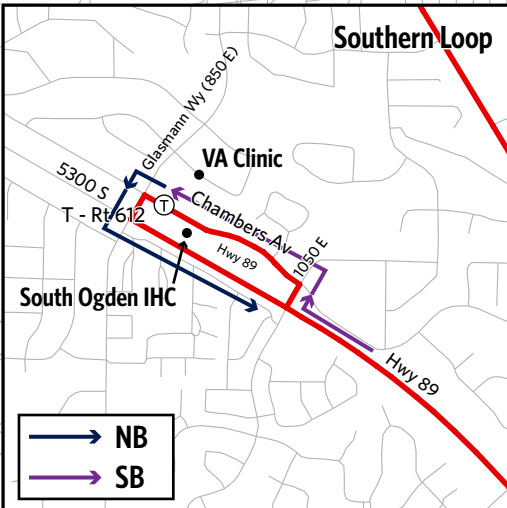

Route 625 Harrison Blvd/ATC

Snow Routing
No service to St. Benedict's Manor while on Snow Routing

Snow Routing -
No service on Edvalson or 36th Street east of Birch during snow routing

Snow Routing
Operator will be directed to use WSU snow routing by the radio room or an operations supervisor only.

Legend

- Route
- - - Snow Route
- Ⓣ Transfer
- Landmark
- FrontRunner Station

Effective Date November 29, 2020