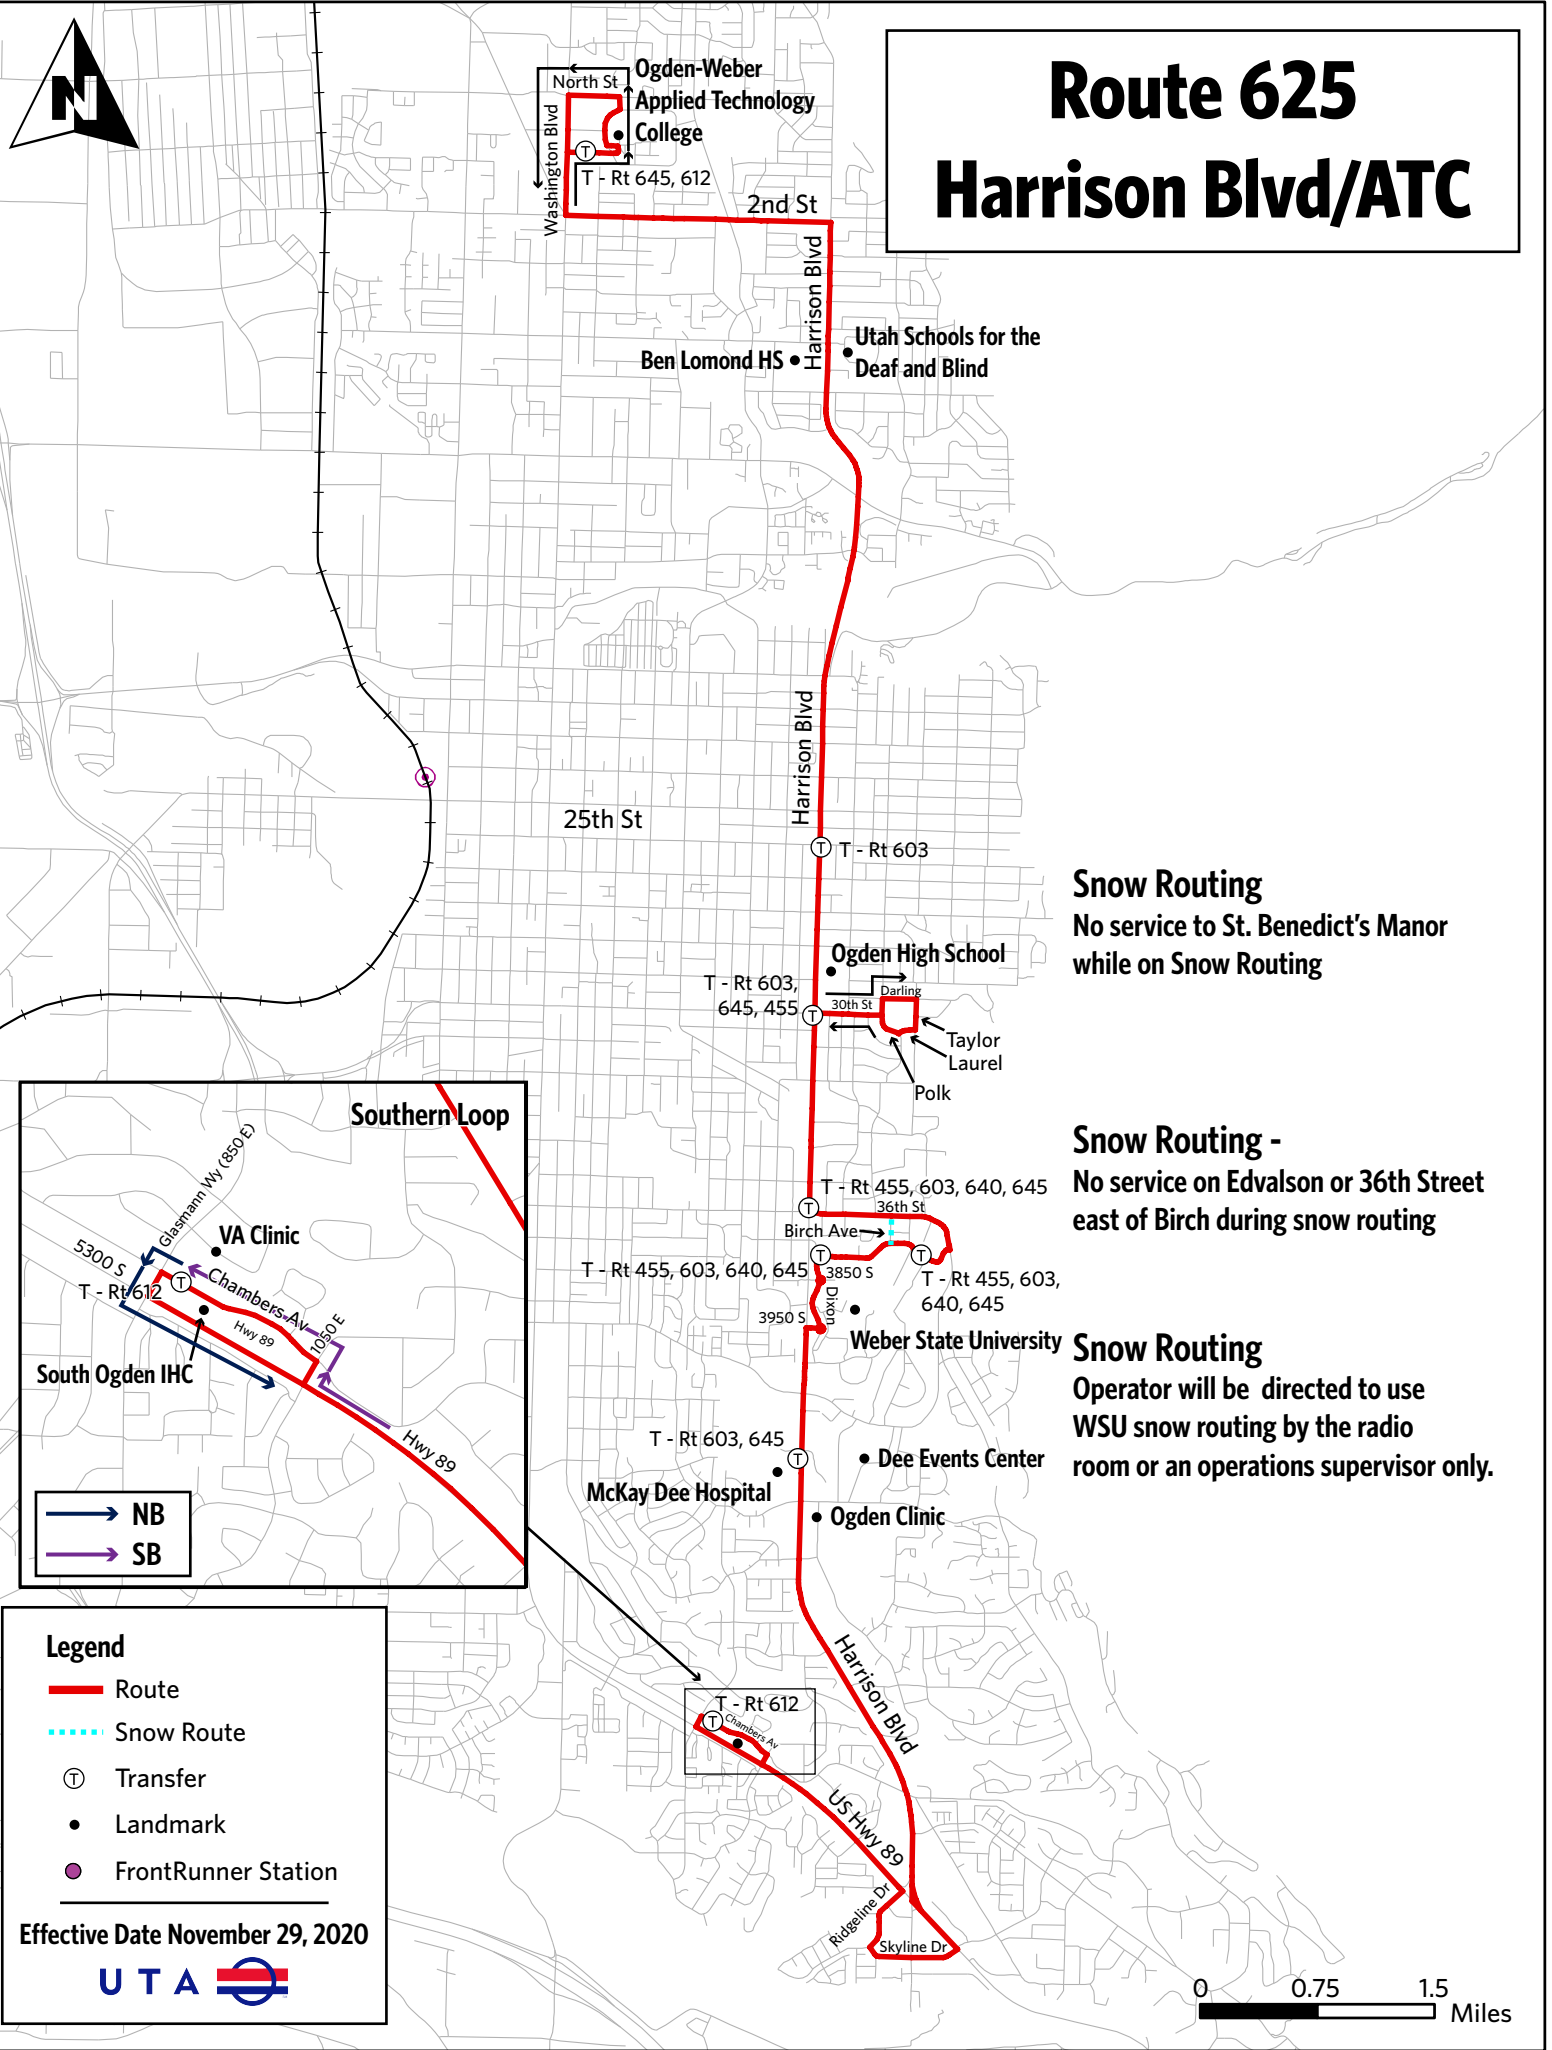

Route 625 Harrison Blvd/ATC

Snow Routing
No service to St. Benedict's Manor while on Snow Routing

Snow Routing -
No service on Edvalson or 36th Street east of Birch during snow routing

Snow Routing
Operator will be directed to use WSU snow routing by the radio room or an operations supervisor only.

Legend

- Route
- - - Snow Route
- Ⓣ Transfer
- Landmark
- FrontRunner Station

Effective Date November 29, 2020