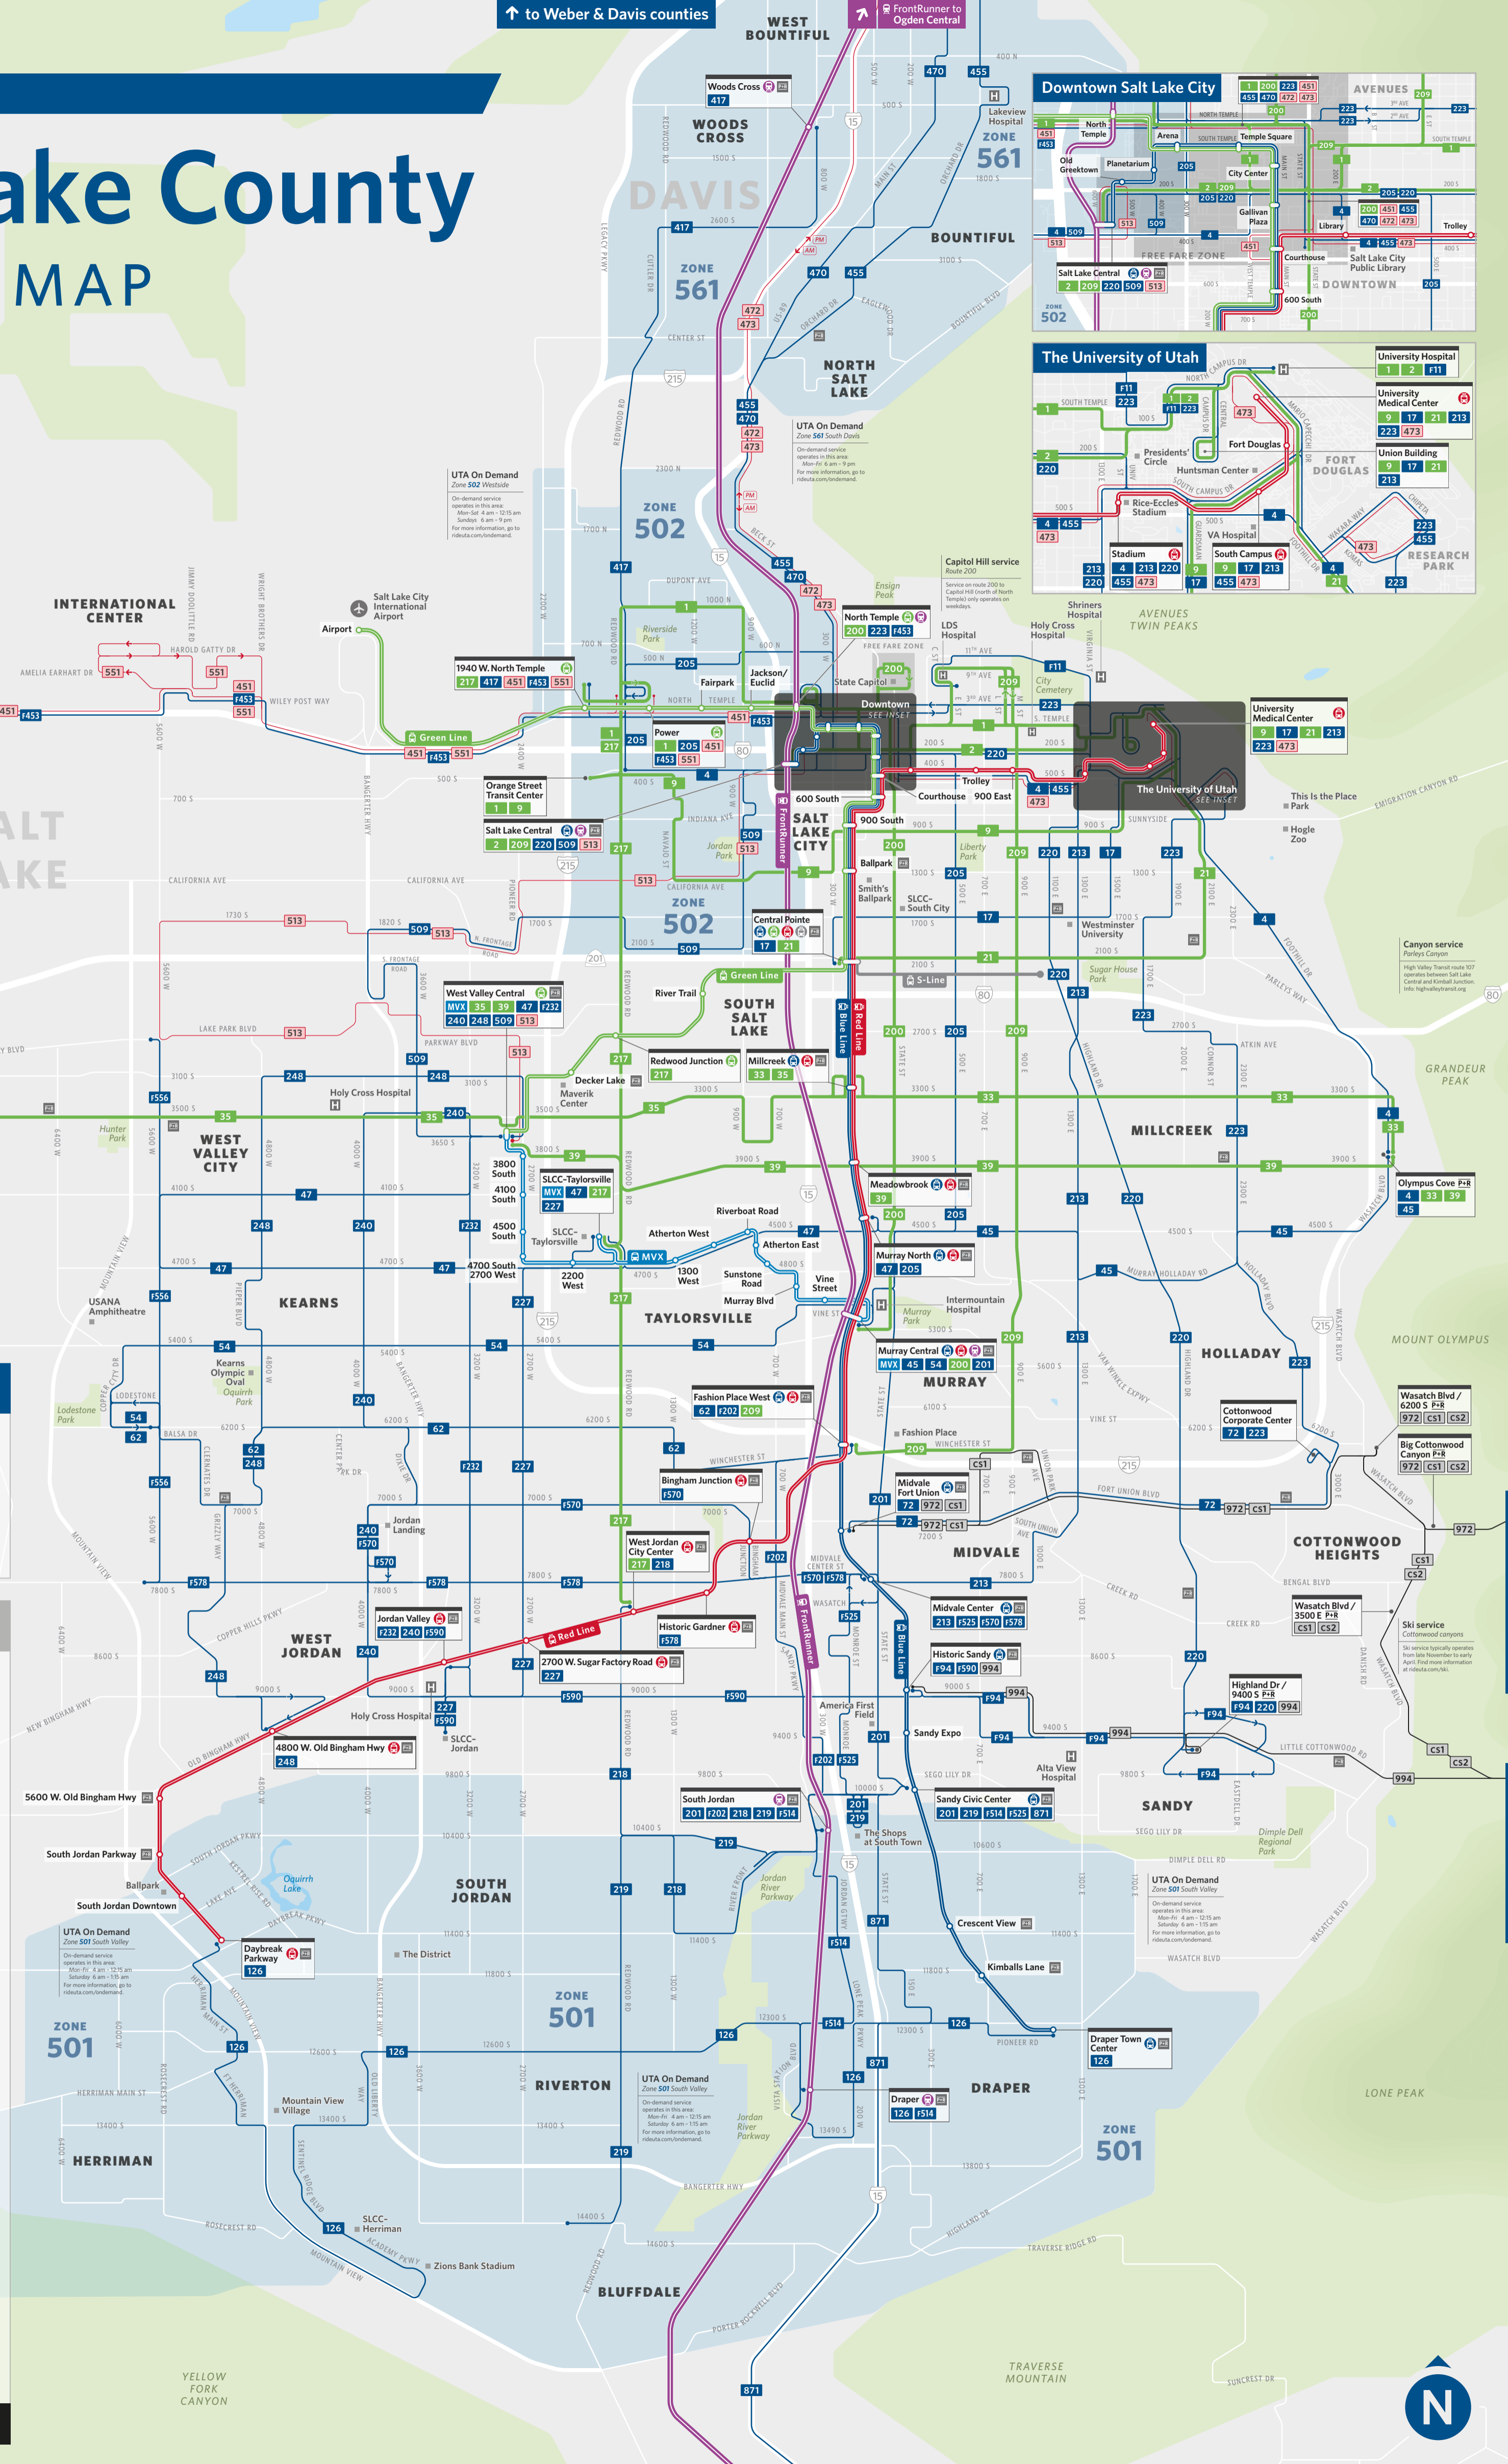

Salt Lake County SYSTEM MAP

to Weber & Davis counties

to Ogden Central

to Tooele

to Brighton via Solitude

to Alta via Snowbird

Plan your trip

Transit, UTA's official trip planning and ticketing app

Find schedule info, see bus and train locations, buy tickets and passes, and get notified about detours and service disruptions in real time.

801-RIDE-UTA (743-3882) | @RideUTA | rideuta.com

Legend

Rail

- FrontRunner**
Intercity train service running every 30-60 minutes (MON-SAT ONLY)
- TRAX Blue Line**
- TRAX Green Line**
- TRAX Red Line**
Light rail service running every 15-30 minutes
- S-Line**
Streetcar service running every 15-30 minutes

Bus

- MVX**
Bus rapid transit (BRT) service running every 15-30 minutes
- Frequent bus**
Every 15-60 minutes
- Regular bus**
Every 30 or more minutes
- Limited bus**
Check individual route schedules
- Ski bus**
Service to Big and Little Cottonwood canyons
No service outside ski season; check rideuta.com/ski for exact dates

UTA On Demand zone
Corner-to-corner microtransit van service

Park-and-ride

EFFECTIVE 12 APRIL 2026

to Utah County

FrontRunner to Provo Central