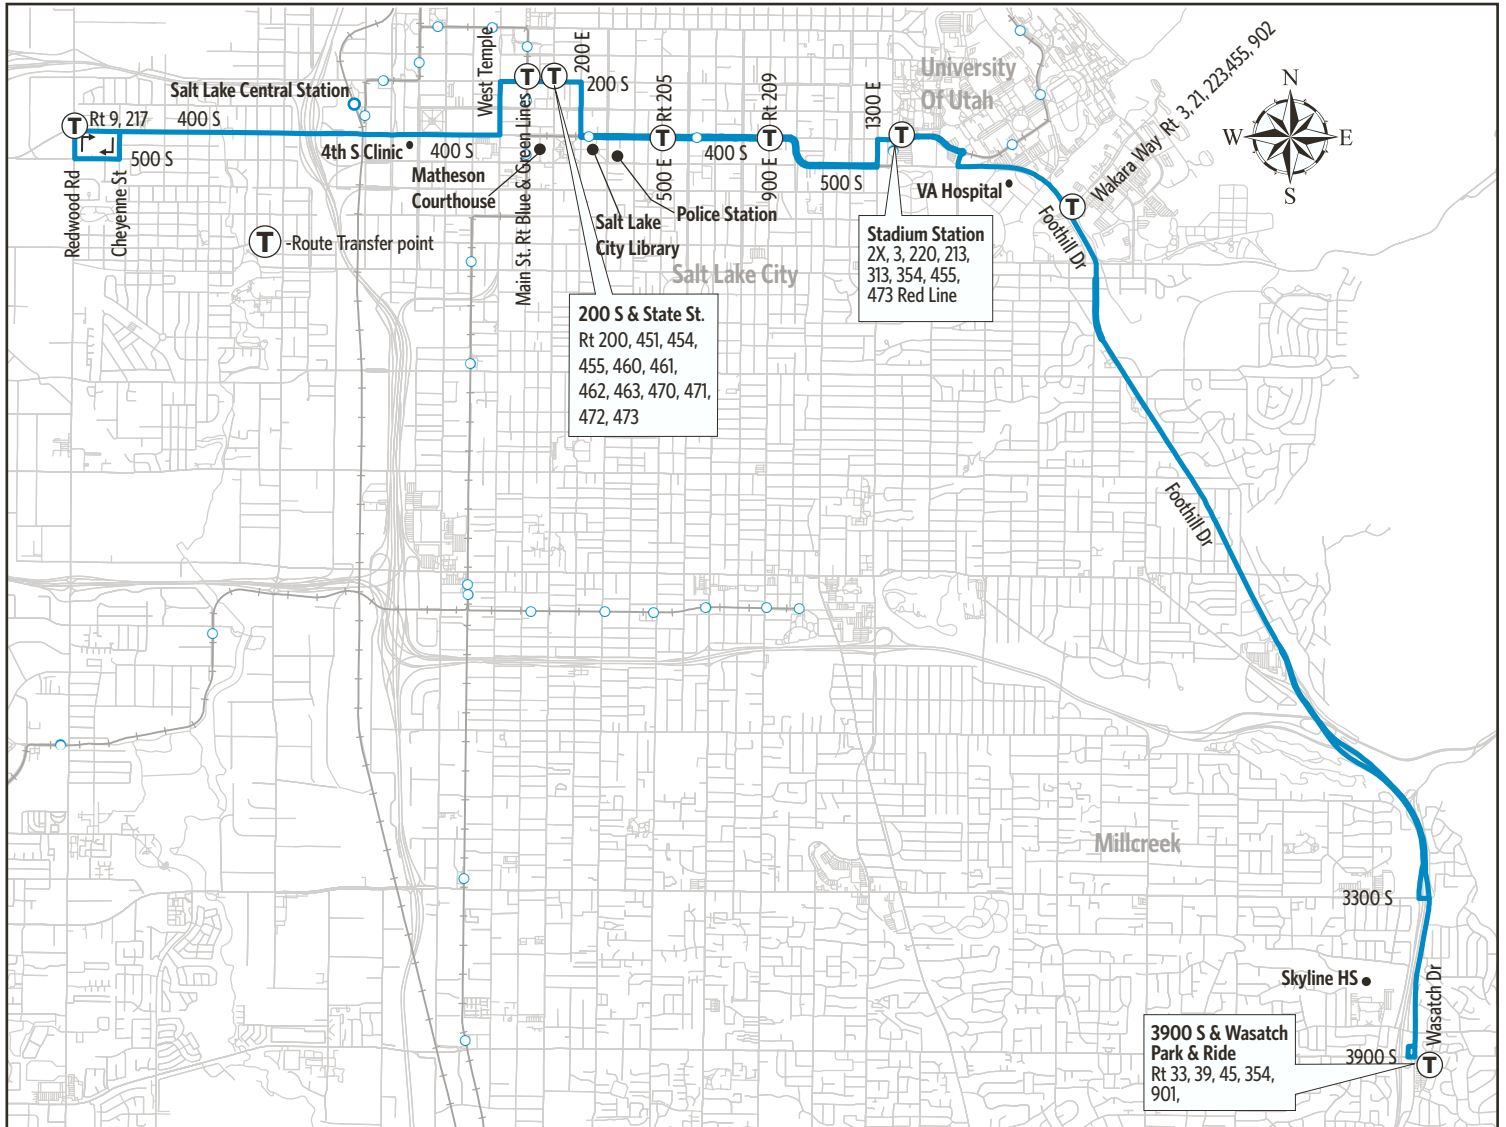

4 - 400 South/Foothill Dr

For Information Call 801-RIDE-UTA (801-743-3882)
outside Salt Lake County 888-RIDE-UTA (888-743-3882)
www.rideuta.com

4

INTERPRETER

801-RIDE-UTA
call (801-743-3882)
Toll-Free (888-743-3882)

Intérprete 口譯 thông dịch viên
해석자 tumač переводчик
インタプリタ Dolmetscher 通訳

SEE SOMETHING? SAY SOMETHING!

To contact UTA police:
Call: 801-287-EYES (801-287-3937)
Or Text UTATIP and your tip to 274637

HOW TO USE THIS SCHEDULE

Determine your timepoint based on when you want to leave or when you want to arrive. Read across for your destination and down for your time and direction of travel. A route map is provided to help you relate to the timepoints shown. Weekday, Saturday & Sunday schedules differ from one another.

UTA SERVICE DIRECTORY

- General Information, Schedules, Trip Planning and Customer Feedback: 801-RIDE-UTA (801-743-3882)
- Outside Salt Lake County call 888-RIDE-UTA (888-743-3882)
- For 24 hour automated service for next bus available use option 1. Have stop number and 3 digit route number (use 0 or 00 if number is not 3 digits).
- Pass By Mail Information 801-262-5626
- For Employment information please visit <http://www.rideuta.com/careers/>
- Travel Training 801-287-2275

LOST AND FOUND

Weber/South Davis: 801-626-1207 option 3
Utah County: 801-227-8923
Salt Lake County: 801-287-4664
F-Route: 801-287-5355

FARES

Exact Fare is required. Fares are subject to change.

ACCESSIBLE SERVICE

Wheelchair accessible buses are available on all routes. Alternate format schedules are available upon request. Telephone communication for deaf/hearing impaired persons is available by dialing 711.

TRANSFERS

Upon payment of a fare, a transfer is good for travel in any direction, including return trip, for two (2) hours until the time cut. The value of a transfer towards a fare on a more expensive service is the regular cash fare.

BIKES ON BUSES

The Bikes on Buses service is available on all buses, except Paratransit.

HOLIDAYS

Please check rideuta.com for holiday service information.