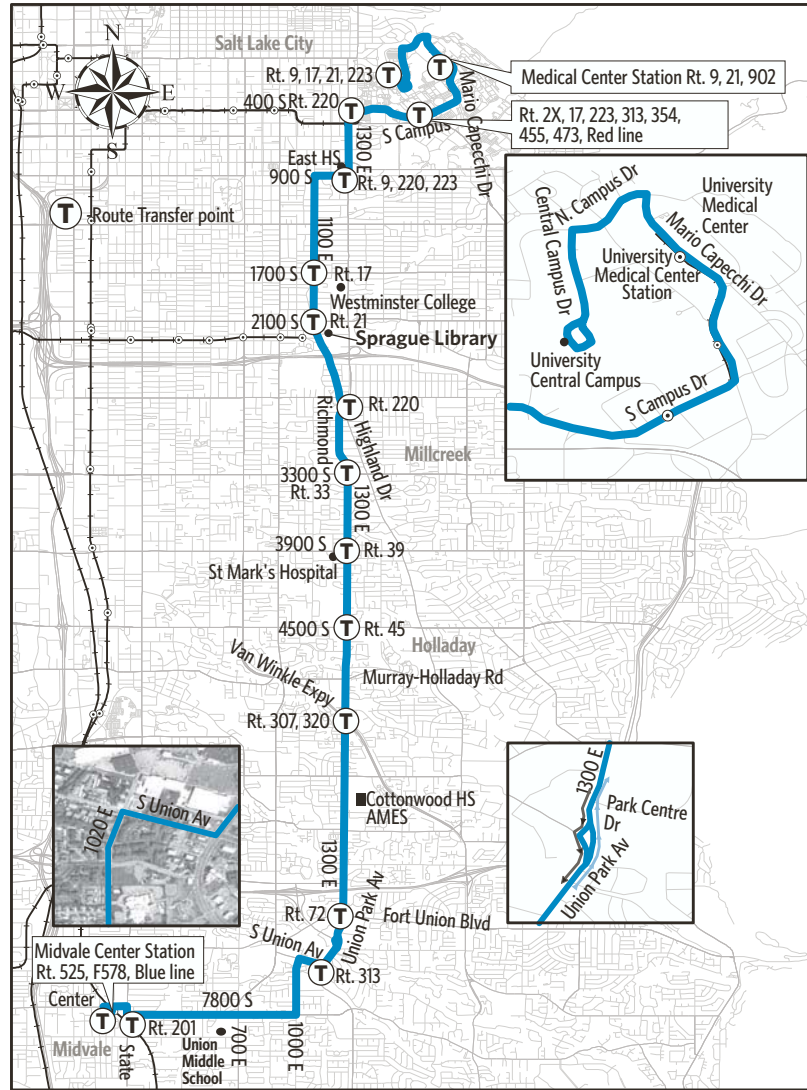

To University of Utah

Midvale Center Station	7800 S & 1000 E	S Union Ave & Union Park Ave	Fort Union Blvd & 1300 E	Vine & 1300 E	5600 S & 1300 E	4500 S & 1300 E	3900 S & 1300 E	3300 S & 1300 E	2100 S & 1100 E	1700 S & 1100 E	900 S & 1300 E	Stadium Station	University Central Campus
651a	658a	700a	704a	706a	708a	714a	717a	720a	728a	731a	736a	740a	753a
751	758	800	804	806	808	814	817	820	828	831	836	840	853
851	858	900	904	906	908	914	917	920	928	931	936	940	953
951	958	1000	1004	1006	1008	1014	1017	1020	1028	1031	1036	1040	1053
1051	1058	1100	1104	1106	1108	1114	1117	1120	1128	1131	1136	1140	1153
1151	1158	1200p	1204p	1206p	1208p	1214p	1217p	1220p	1228p	1231p	1236p	1240p	1253p
1251p	1258p	100	104	106	108	114	117	120	128	131	136	140	153
151	158	200	204	206	208	214	217	220	228	231	236	240	253
251	259	302	306	309	311	317	320	323	331	334	340	345	358
351	359	402	406	409	411	417	420	423	431	434	440	445	458
451	459	502	506	509	511	517	520	523	531	534	540	545	558

Route 213 - 1300 East/1100 East

For Information Call 801-RIDE-UTA (801-743-3882)
outside Salt Lake County 888-RIDE-UTA (888-743-3882)
www.rideuta.com

HOW TO USE THIS SCHEDULE

Determine your timepoint based on when you want to leave or when you want to arrive. Read across for your destination and down for your time and direction of travel. A route map is provided to help you relate to the timepoints shown. Weekday, Saturday & Sunday schedules differ from one another.

UTA SERVICE DIRECTORY

- General Information, Schedules, Trip Planning and Customer Feedback: 801-RIDE-UTA (801-743-3882)
- Outside Salt Lake County call 888-RIDE-UTA (888-743-3882)
- For 24 hour automated service for next bus available use option 1. Have stop number and 3 digit route number (use 0 or 00 if number is not 3 digits).
- Pass By Mail Information 801-262-5626
- For Employment information please visit <http://www.rideuta.com/careers/>
- Travel Training 801-287-2275

LOST AND FOUND

Weber/South Davis: 801-626-1207 option 3
Utah County: 801-227-8923
Salt Lake County: 801-287-4664
F-Route: 801-287-5355

FARES

Exact Fare is required. Fares are subject to change.

ACCESSIBLE SERVICE

Wheelchair accessible buses are available on all routes. Alternate format schedules are available upon request. Telephone communication for deaf/hearing impaired persons is available by dialing 711.

TRANSFERS

Upon payment of a fare, a transfer is good for travel in any direction, including return trip, for two (2) hours until the time cut. The value of a transfer towards a fare on a more expensive service is the regular cash fare.

BIKES ON BUSES

The Bikes on Buses service is available on all buses, except Paratransit.

HOLIDAYS

Please check rideuta.com for holiday service information.