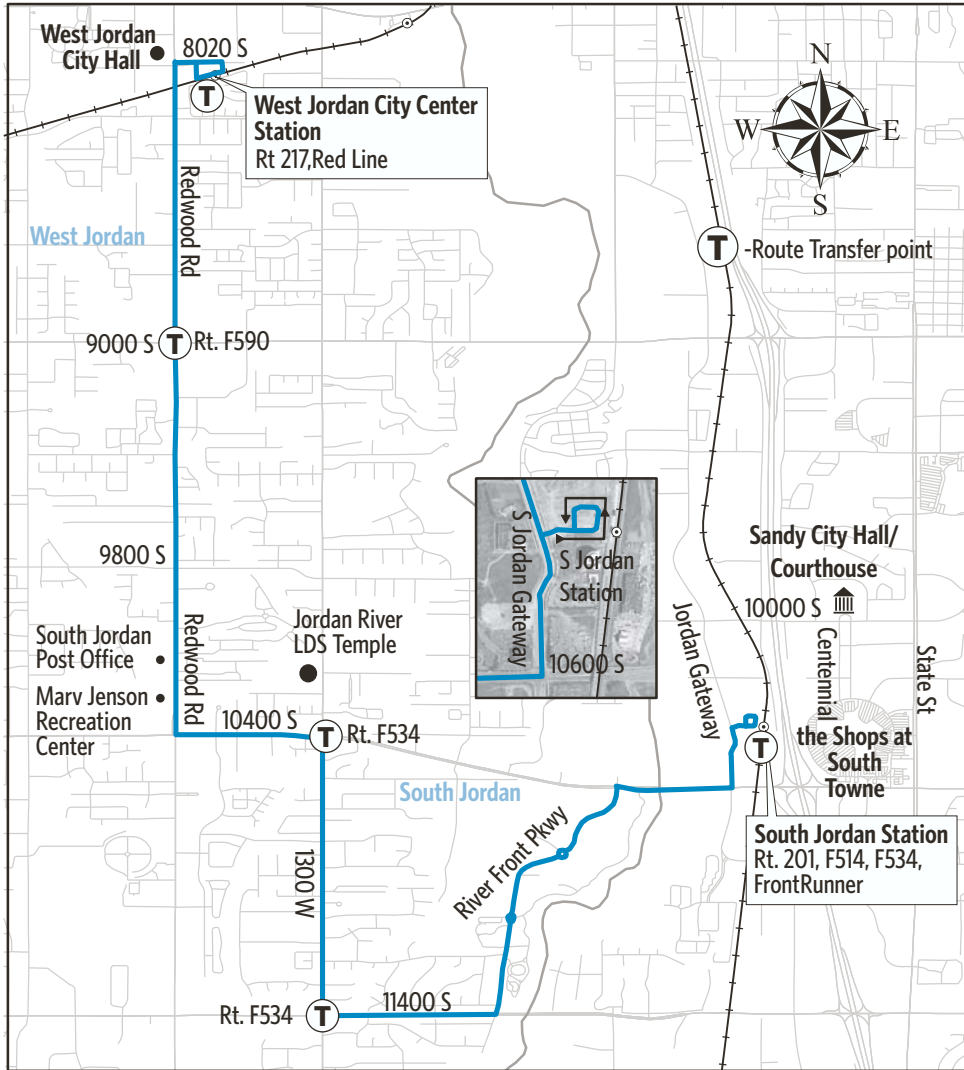

Route 218 - Sandy/South Jordan

For Information Call 801-RIDE-UTA (801-743-3882)
 outside Salt Lake County 888-RIDE-UTA (888-743-3882)
www.rideuta.com

218

HOW TO USE THIS SCHEDULE

Determine your timepoint based on when you want to leave or when you want to arrive. Read across for your destination and down for your time and direction of travel. A route map is provided to help you relate to the timepoints shown. Weekday, Saturday & Sunday schedules differ from one another.

SATURDAY

To West Jordan City Center Station To South Jordan Station

South Jordan Station	Riverfront Parkway	10400 S & Redwood Rd	9000 S & Redwood Rd	West Jordan City Center Station
741a	746a	754a	758a	803a
841	846	854	858	903
941	946	954	958	1003
1041	1046	1054	1058	1103
1141	1146	1154	1158	1203p
1241p	1246p	1254p	1258p	103
141	146	154	158	203
241	246	254	258	303
341	346	354	358	403
441	446	454	458	503
541	546	554	558	603
641	646	654	658	703
741	746	754	758	803

West Jordan City Center Station	9000 S & Redwood Rd	10400 S & Redwood Rd	Riverfront Parkway	South Jordan Station
656a	701a	707a	715a	721a
756	801	807	815	821
856	901	907	915	921
956	1001	1007	1015	1021
1056	1101	1107	1115	1121
1156	1201p	1207p	1215p	1221p
1256p	101	107	115	121
156	201	207	215	221
256	301	307	315	321
356	401	407	415	421
456	501	507	515	521
556	601	607	615	621
656	701	707	715	721