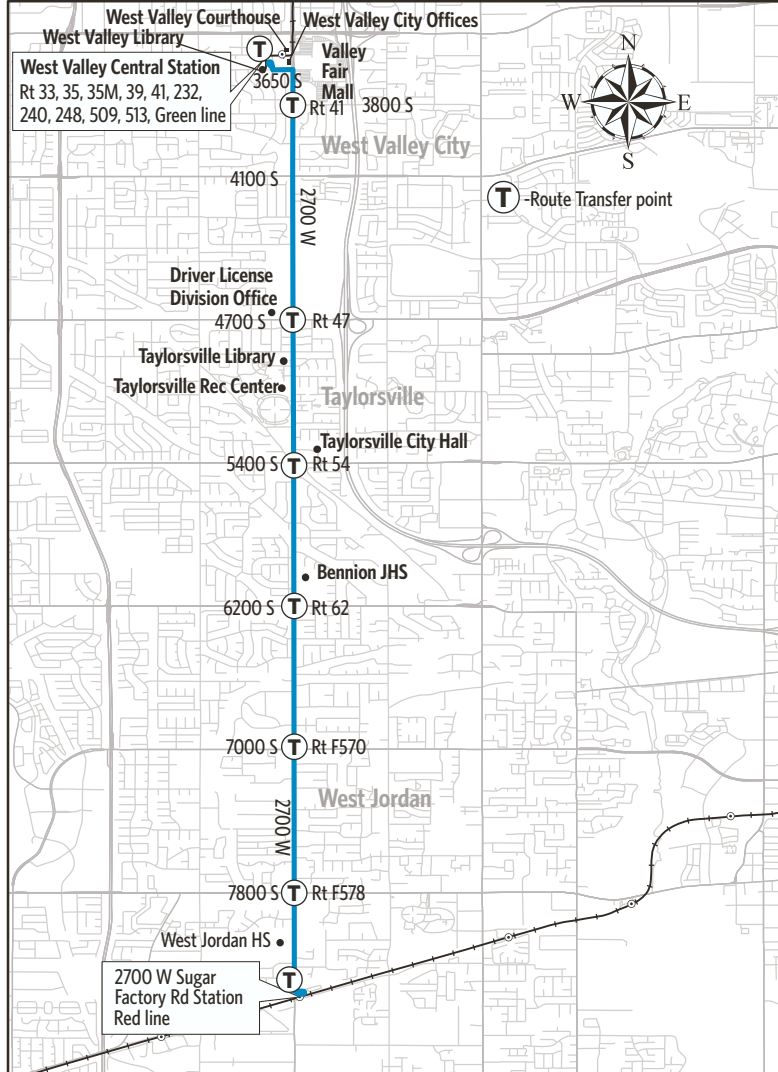

Route 227 - 2700 West

For Information Call 801-RIDE-UTA (801-743-3882)
outside Salt Lake County 888-RIDE-UTA (888-743-3882)
www.rideuta.com

227

HOW TO USE THIS SCHEDULE

Determine your timepoint based on when you want to leave or when you want to arrive. Read across for your destination and down for your time and direction of travel. A route map is provided to help you relate to the timepoints shown. Weekday, Saturday & Sunday schedules differ from one another.

LOST AND FOUND

Weber/South Davis: 801-626-1207 option 3
Utah County: 801-227-8923
Salt Lake County: 801-287-4664
F-Route: 801-287-5355

FARES

Exact Fare is required. Fares are subject to change.

ACCESSIBLE SERVICE

Upon payment of a fare, a transfer is good for travel in any direction, including return trip, for two (2) hours until the time cut. The value of a transfer towards a fare on a more expensive service is the regular cash fare.

2700 W Sugar Factory Rd Station	7000 S & 2700 W	5400 S & 2700 W	West Valley Central Station
640a	646a	653a	702a
710	716	723	732
740	746	753	802
810	816	823	832
841	847	853	902
911	917	923	932
941	947	953	1002
1041	1047	1053	1102
1141	1147	1153	1202p
1241p	1247p	1253p	102
140	146	152	202
240	246	252	302
340	346	352	402
410	416	422	432
440	446	452	502
510	516	522	532
542	548	553	602
612	618	623	632