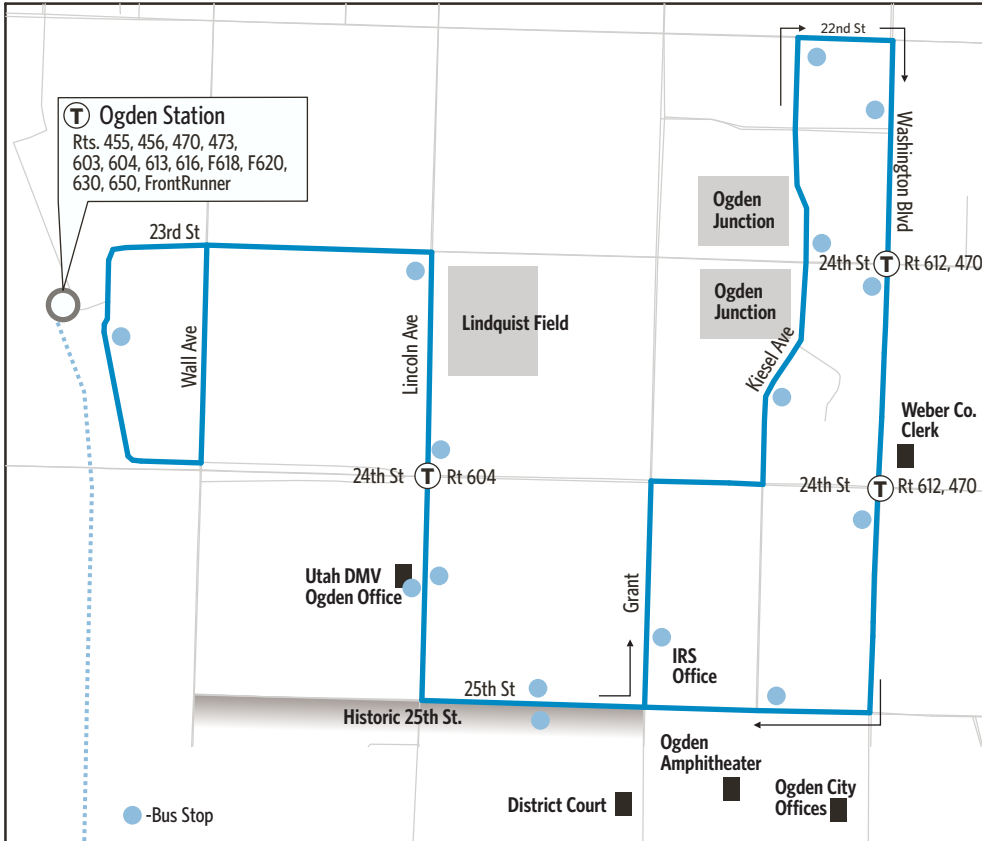

Route 601 Ogden Trolley

For Information Call 801-RIDE-UTA (801-743-3882)
outside Salt Lake County 888-RIDE-UTA (888-743-3882)
www.rideuta.com

601

HOW TO USE THIS SCHEDULE

Determine your timepoint based on when you want to leave or when you want to arrive. Read across for your destination and down for your time and direction of travel. A route map is provided to help you relate to the timepoints shown. Weekday, Saturday & Sunday schedules differ from one another.

UTA SERVICE DIRECTORY

- General Information, Schedules, Trip Planning and Customer Feedback: 801-RIDE-UTA (801-743-3882)
- Outside Salt Lake County call 888-RIDE-UTA (888-743-3882)
- For 24 hour automated service for next bus available use option 1. Have stop number and 3 digit route number (use 0 or 00 if number is not 3 digits).
- Pass By Mail Information 801-262-5626
- For Employment information please visit <http://www.rideuta.com/careers/>
- Travel Training 801-287-2275

LOST AND FOUND

Weber/South Davis: 801-626-1207 option 3
Utah County: 801-227-8923
Salt Lake County: 801-287-4664
F-Route: 801-287-5355

FARES

Exact Fare is required. Fares are subject to change.

ACCESSIBLE SERVICE

Wheelchair accessible buses are available on all routes. Alternate format schedules are available upon request. Telephone communication for deaf/hearing impaired persons is available by dialing 711.

TRANSFERS

Upon payment of a fare, a transfer is good for travel in any direction, including return trip, for two (2) hours until the time cut. The value of a transfer towards a fare on a more expensive service is the regular cash fare.

BIKES ON BUSES

The Bikes on Buses service is available on all buses, except Paratransit.

HOLIDAYS

Please check rideuta.com for holiday service information.