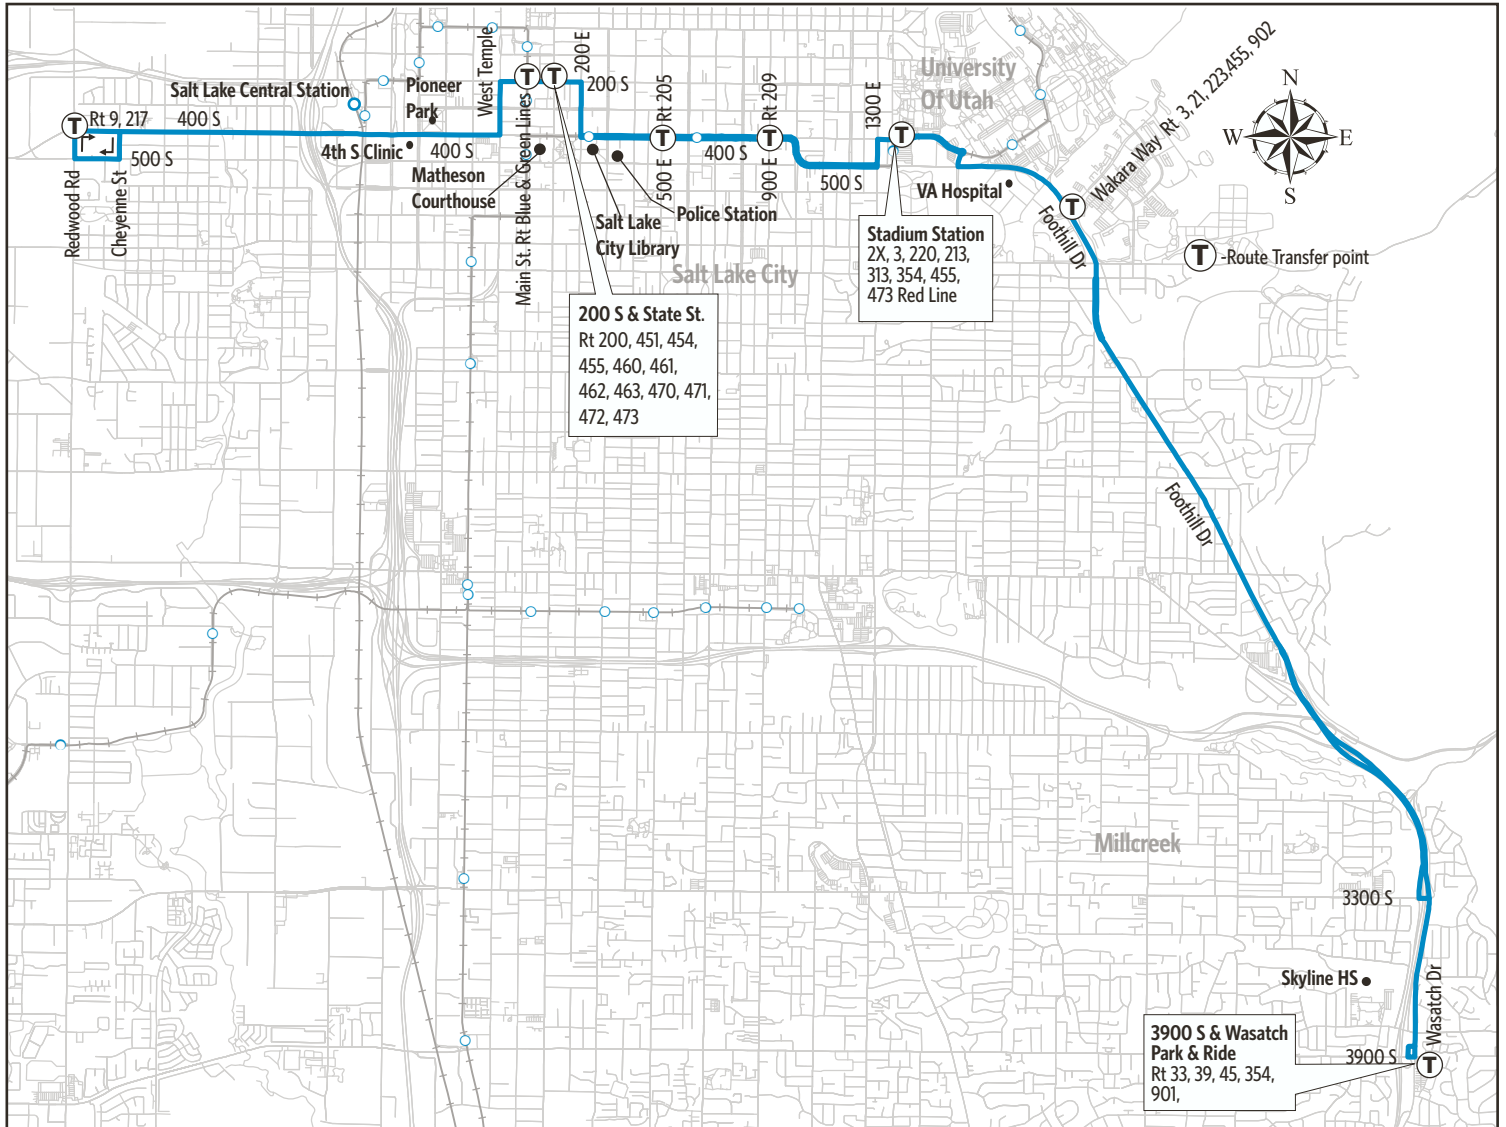

4 - 400 South/Foothill Dr

For Information Call 801-RIDE-UTA (801-743-3882)
outside Salt Lake County 888-RIDE-UTA (888-743-3882)
www.rideuta.com

4

INTERPRETER

801-RIDE-UTA
call (801-743-3882)
Toll-Free (888-743-3882)

Intérprete 口譯 thông dịch viên
해석자 tumač переводчик
インタプリタ Dolmetscher 通訳

SEE SOMETHING? SAY SOMETHING!

To contact UTA police:
Call: 801-287-EYES (801-287-3937)
Or Text UTATIP and your tip to 274637

HOW TO USE THIS SCHEDULE

Determine your timepoint based on when you want to leave or when you want to arrive. Read across for your destination and down for your time and direction of travel. A route map is provided to help you relate to the timepoints shown. Weekday, Saturday & Sunday schedules differ from one another.

UTA SERVICE DIRECTORY

- General Information, Schedules, Trip Planning and Customer Feedback: 801-RIDE-UTA (801-743-3882)
- Outside Salt Lake County call 888-RIDE-UTA (888-743-3882)
- For 24 hour automated service for next bus available use option 1. Have stop number and 3 digit route number (use 0 or 00 if number is not 3 digits).
- Pass By Mail Information 801-287-2204
- For Employment information please visit <http://www.rideuta.com/careers/>
- Travel Training 801-287-2275

LOST AND FOUND

Weber/South Davis: 801-626-1207 option 3
Utah County: 801-227-8923
Salt Lake County: 801-287-4664
F-Route: 801-287-5355

FARES

Exact Fare is required. Fares are subject to change.

ACCESSIBLE SERVICE

Wheelchair accessible buses are available on all routes. Alternate format schedules are available upon request. Telephone communication for deaf/hearing impaired persons is available by dialing 711.

TRANSFERS

Upon payment of a fare, a transfer is good for travel in any direction, including return trip, for two (2) hours until the time cut. The value of a transfer towards a fare on a more expensive service is the regular cash fare.

BIKES ON BUSES

The Bikes on Buses service is available on all buses, except Paratransit.

HOLIDAYS

Please check rideuta.com for holiday service information.