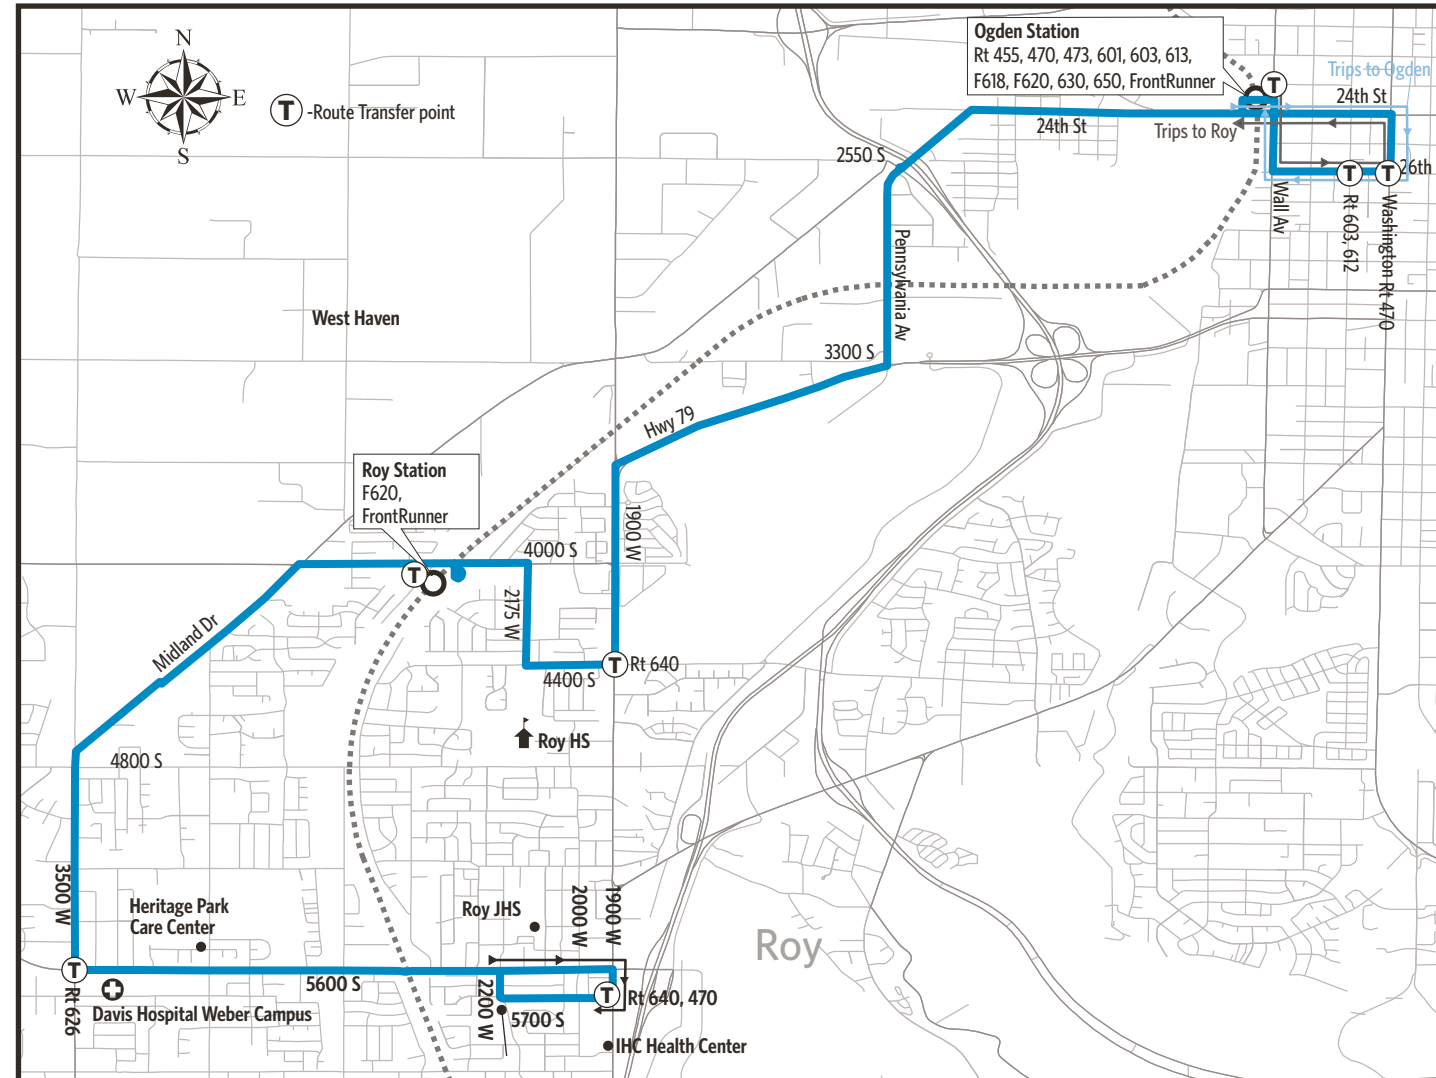

INTERPRETER

801-RIDE-UTA
call (801-743-3882)
Toll-Free (888-743-3882)
Intérprete 口譯 thông dịch viên インタプリタ
해석자 tumač переводчик Dolmetscher ۶۳ ۶۴

SEE SOMETHING? SAY SOMETHING!

To contact UTA police:
Call: 801-287-EYES (801-287-3937)
Or Text UTATIP and your tip to 274637

Route 604 - West Ogden/Roy

For Information Call 801-RIDE-UTA (801-743-3882)
outside Salt Lake County 888-RIDE-UTA (888-743-3882)
www.rideuta.com

HOW TO USE THIS SCHEDULE

Determine your timepoint based on when you want to leave or when you want to arrive. Read across for your destination and down for your time and direction of travel. A route map is provided to help you relate to the timepoints shown. Weekday, Saturday & Sunday schedules differ from one another.

UTA SERVICE DIRECTORY

- General Information, Schedules, Trip Planning and Customer Feedback: 801-RIDE-UTA (801-743-3882)
- Outside Salt Lake County call 888-RIDE-UTA (888-743-3882)
- For 24 hour automated service for next bus available use option 1. Have stop number and 3 digit route number (use 0 or 00 if number is not 3 digits).
- Pass By Mail Information 801-262-5626
- For Employment information please visit <http://www.rideuta.com/careers/>
- Travel Training 801-287-2275

LOST AND FOUND

Weber/South Davis: 801-626-1207 option 3
Utah County: 801-227-8923
Salt Lake County: 801-287-4664
F-Route: 801-287-5355

FARES

Exact Fare is required. Fares are subject to change.

ACCESSIBLE SERVICE

Wheelchair accessible buses are available on all routes. Alternate format schedules are available upon request. Telephone communication for deaf/hearing impaired persons is available by dialing 711.

TRANSFERS

Upon payment of a fare, a transfer is good for travel in any direction, including return trip, for two (2) hours until the time cut. The value of a transfer towards a fare on a more expensive service is the regular cash fare.

BIKES ON BUSES

The Bikes on Buses service is available on all buses, except Paratransit.

HOLIDAYS

Please check rideuta.com for holiday service information.

604

West Ogden/Roy