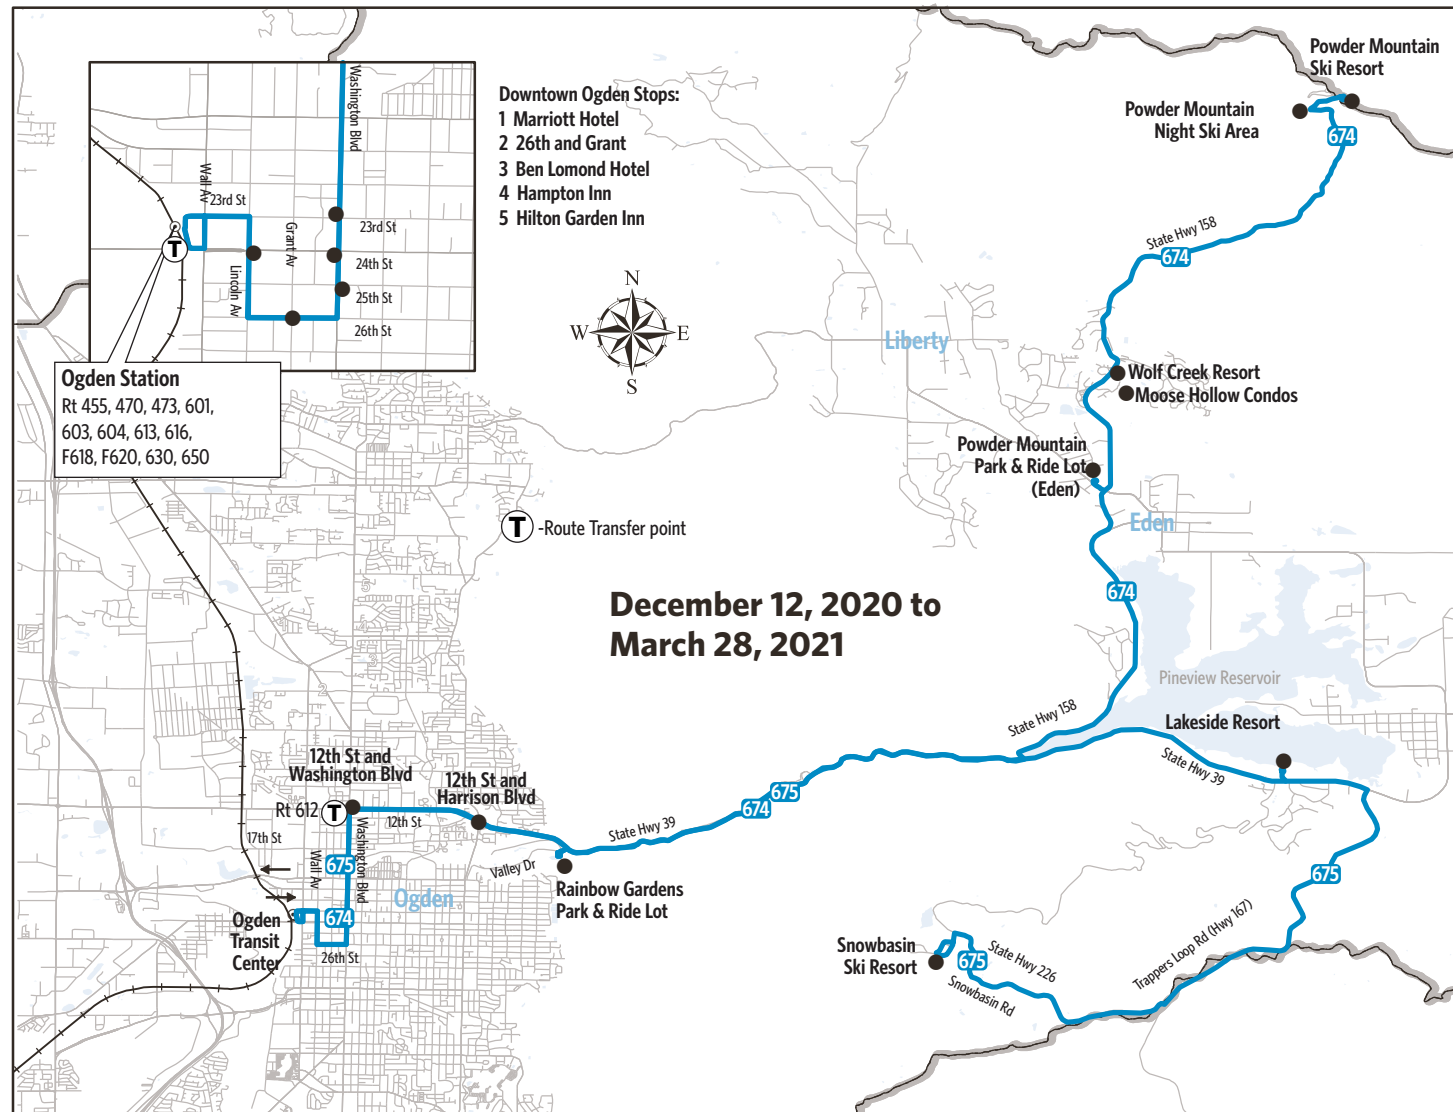

Ogden Ski Service

Route 674 to Powder Mountain Resort Route 675 to Snowbasin Resort

For Information Call 801-RIDE-UTA (801-743-3882)
outside Salt Lake County 888-RIDE-UTA (888-743-3882)
www.rideuta.com

674, 675

HOW TO USE THIS SCHEDULE

Determine your timepoint based on when you want to leave or when you want to arrive. Read across for your destination and down for your time and direction of travel. A route map is provided to help you relate to the timepoints shown. Weekday, Saturday & Sunday schedules differ from one another.

Upon payment of a fare, a transfer is good for travel in any direction, including return trip, for two (2) hours until the time cut. The value of a transfer towards a fare on a more expensive service is the regular cash fare.

Peak service runs on these days:

December 12, 2020 to December 31, 2020
January 1, 2, 9, 16, 17, 18, 23, and 30, 2021.
February 6, 13, 14, 15, 20 and 27, 2021.
March 6, 13, 20, and 27, 2021.
The rest of the days in the ski season are regular days.