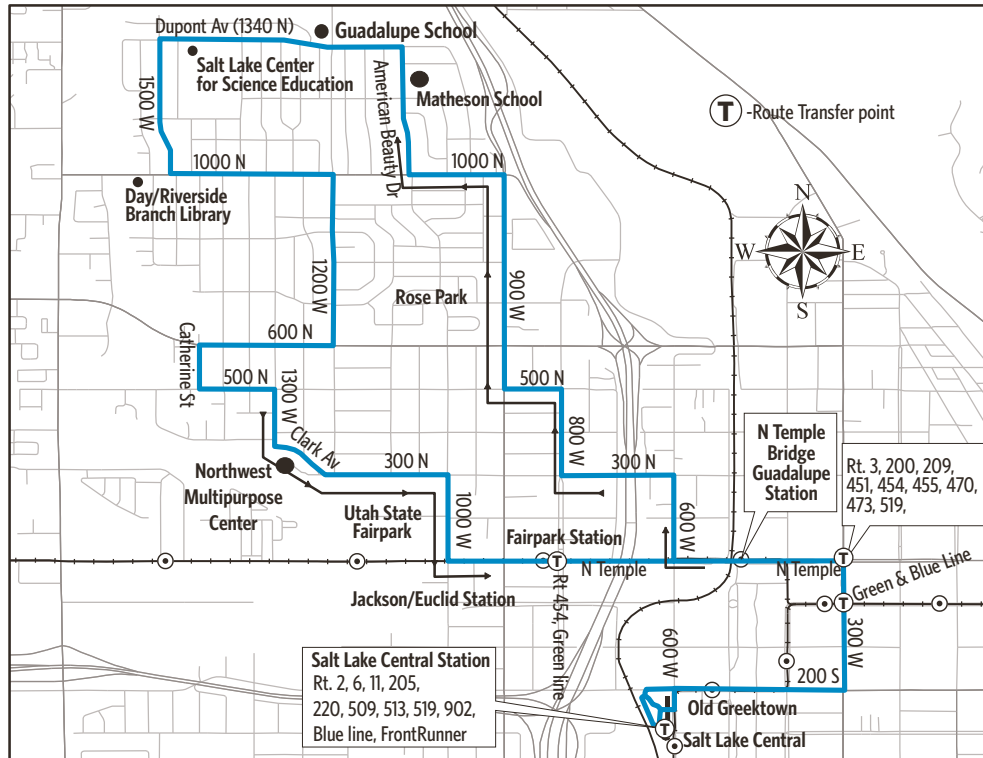

Route 520 - Rose Park

For Information Call 801-RIDE-UTA (801-743-3882)
outside Salt Lake County 888-RIDE-UTA (888-743-3882)
www.rideuta.com

HOW TO USE THIS SCHEDULE

Determine your timepoint based on when you want to leave or when you want to arrive. Read across for your destination and down for your time and direction of travel. A route map is provided to help you relate to the timepoints shown. Weekday, Saturday & Sunday schedules differ from one another.