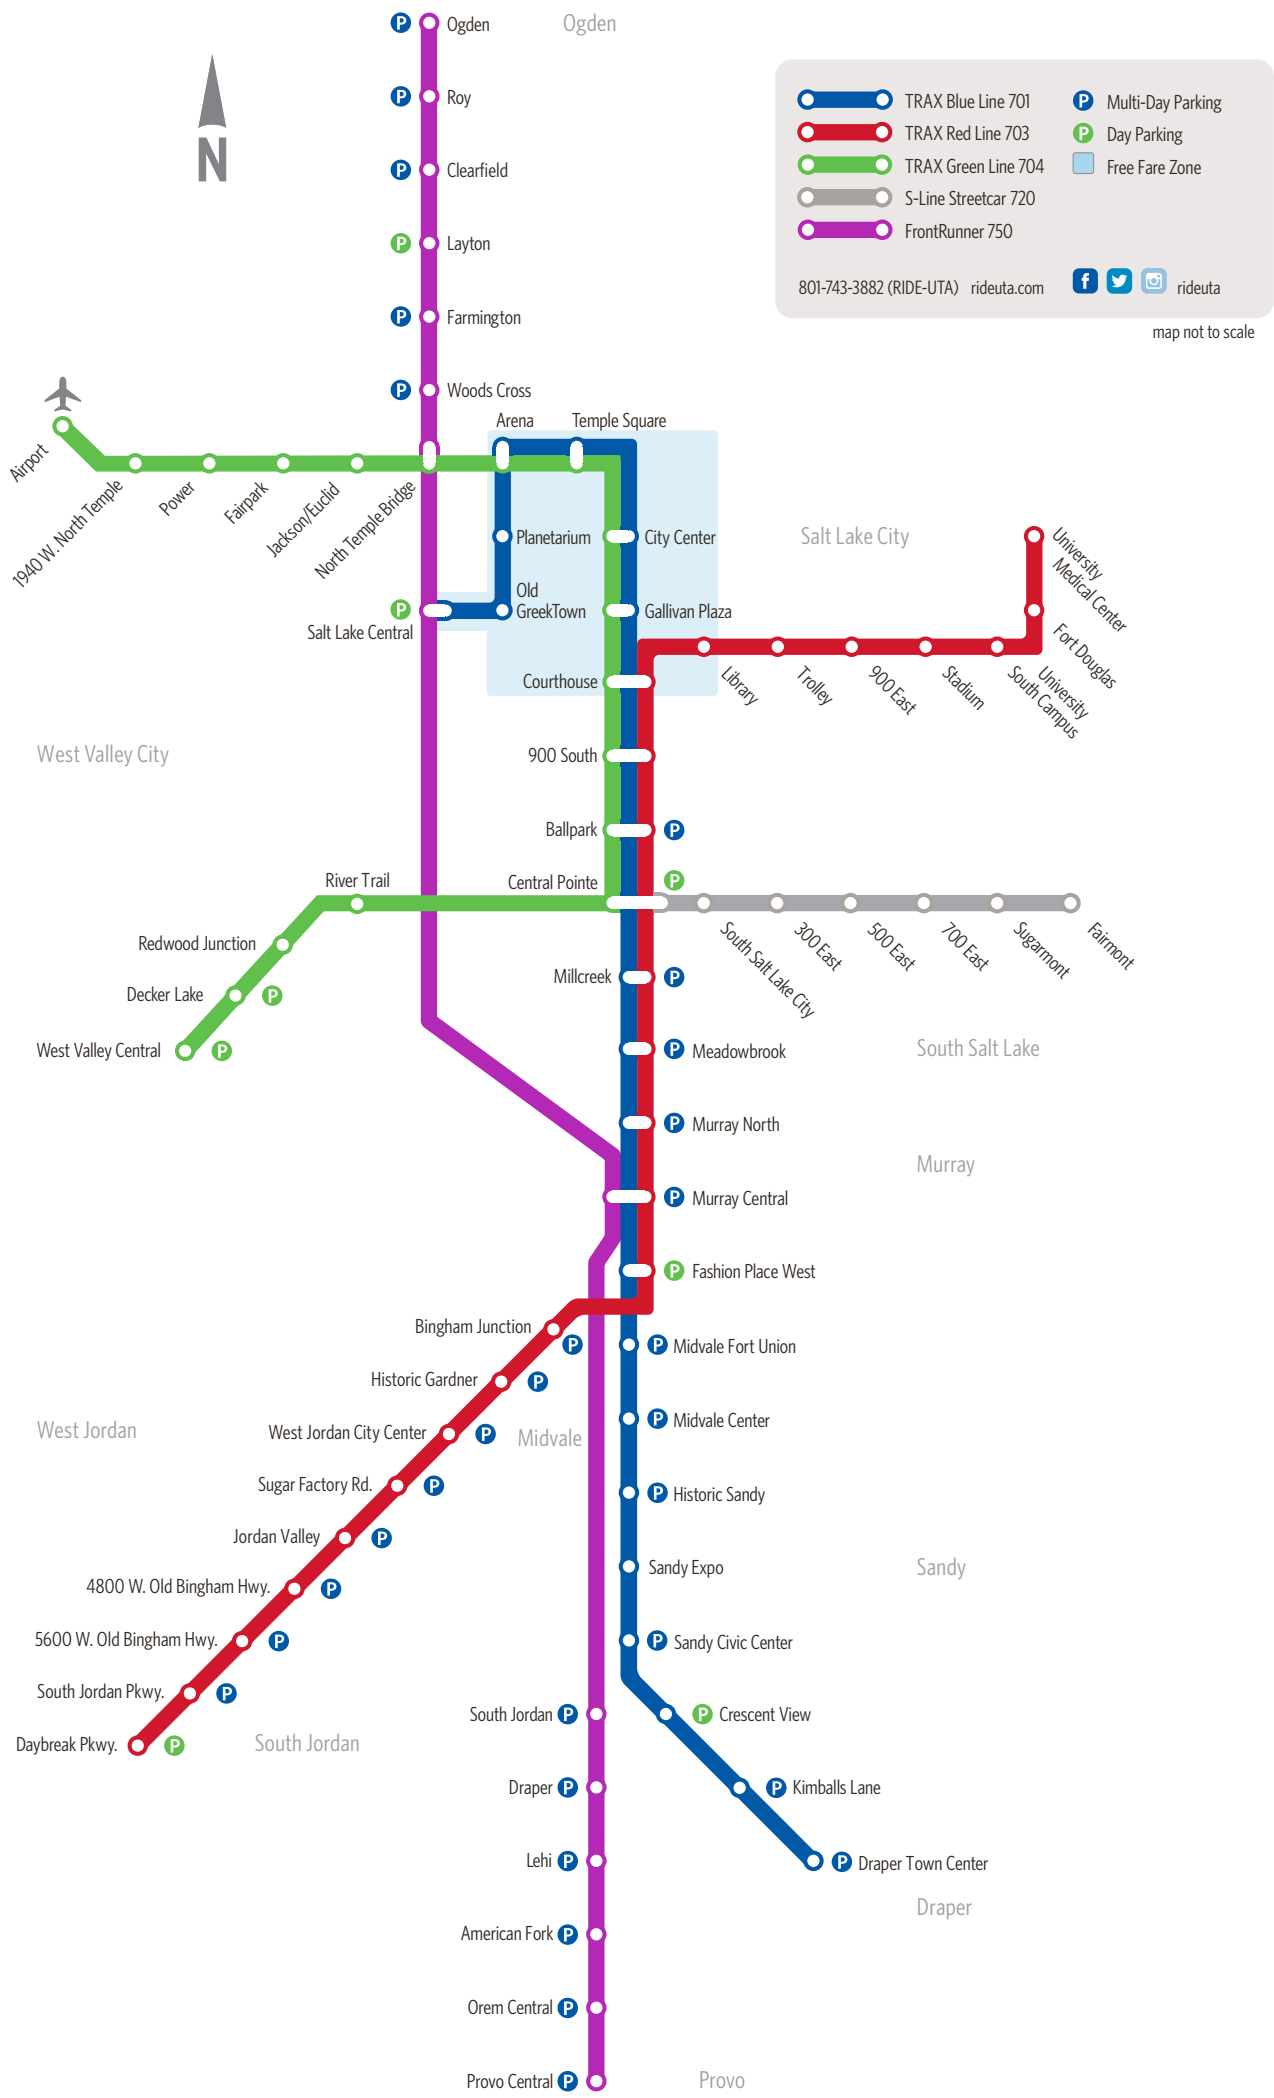

WEEKDAY

TRAX Green Line to Airport via Downtown

STATION NAME	ADDRESS	STATION NAME	ADDRESS
West Valley Central	2750 West 3590 South	City Center	100 S Main Street
Decker Lake	3070 South 2200 West	Temple Square	155 W South Temple
Redwood Junction	1740 West Research Wy	Arena Station	350 W South Temple
River Trail	2340 South 1070 West	North Temple Bridge/Guadalupe	500 W. North Temple
Central Pointe	2100 South 221 West	Jackson/Euclid	820 W. North Temple
Ballpark	1300 South 180 West	Fairpark	1150 W. North Temple
900 South	900 S 200 West	Power	1500 W. North Temple
Courthouse	450 S Main Street	1940 West North Temple	1940 W. North Temple
Gallivan Plaza	275 S Main Street	Airport	650 N. 3700 W.

STATION NAME	ADDRESS	STATION NAME	ADDRESS
City Center	100 S Main Street	1940 W. North Temple	1940 W. North Temple
Temple Square	155 W South Temple	Airport	650 N. 3700 W.
Arena Station	350 W South Temple		
North Temple Bridge/Guadalupe	500 W. North Temple		
Jackson/Euclid	820 W. North Temple		
Fairpark	1150 W. North Temple		
Power	1500 W. North Temple		
1940 West North Temple	1940 W. North Temple		
Airport	650 N. 3700 W.		

TRAX Blue Line to Draper Town Center

Table showing TRAX Blue Line to Draper Town Center weekday schedule. Includes station names, arrival times, and departure times for various routes.

Please check schedule carefully. Some trips may have different times and may not service every stop. For full schedule visit www.rideuta.com.

Table showing TRAX Blue Line to Draper Town Center weekend schedule. Includes station names, arrival times, and departure times for various routes.

BLUE LINE

Table with 2 columns: STATION NAME and ADDRESS for the Blue Line.