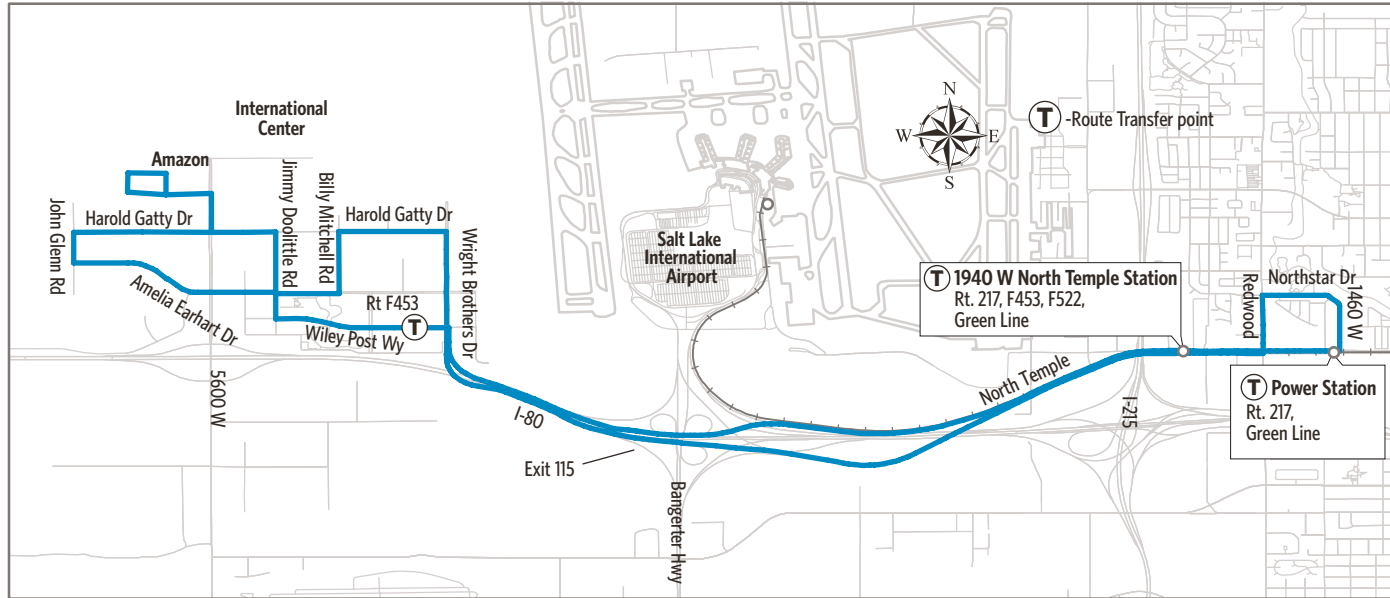

## International Center

International Center  
Power Station  
1940 W North Temple Station

UTA  BUS

WK SA SU 

Effective August 2022

## Route 551 - International Center

## SUNDAY To International Center (clockwise)

Power Station	1940 W North Temple Station	Wiley Post & Wright Bros	Amelia Earhart & 5850 W	Harold Gatty Dr & 5575 W	Wright Bros & Amelia Earhart	1940 W North Temple Station	N Temple & Redwood Rd
521a	524a	530a	535a	542a	548a	556a	559a
551	554	600	605	612	618	626	629
621	624	630	635	642	648	656	659
651	654	700	705	712	718	726	729
529p	532p	537p	548p	554p	602p	609p	611p
559	602	607	618	624	632	639	641