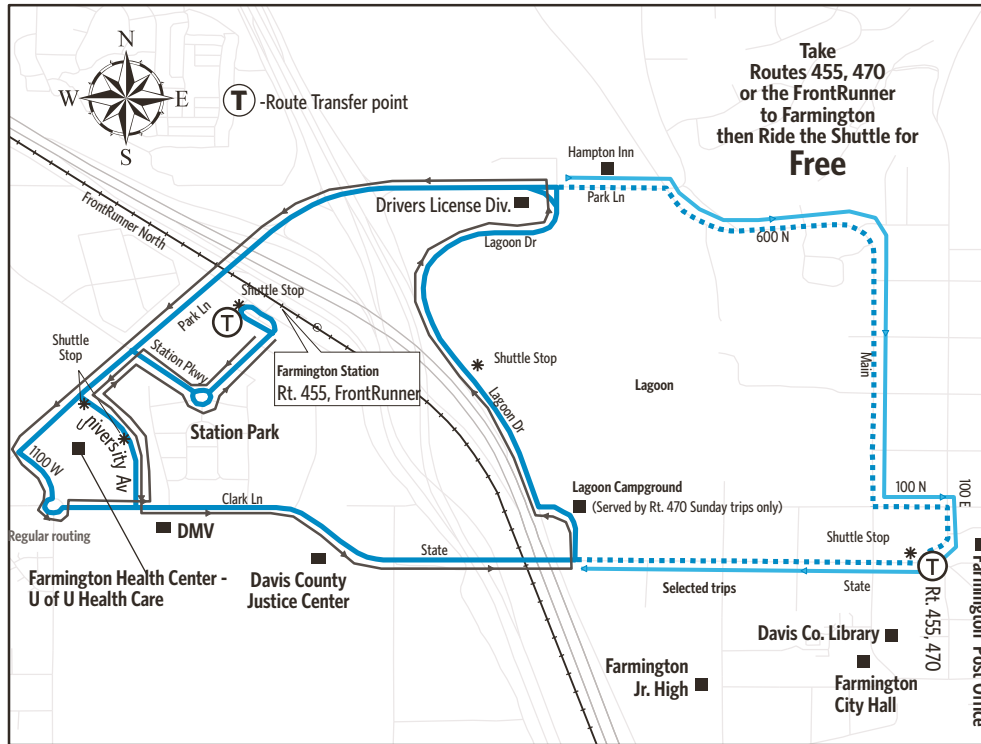

Rt 667 Lagoon/Station Park Shuttle

For Information Call 801-RIDE-UTA (801-743-3882)
outside Salt Lake County 888-RIDE-UTA (888-743-3882)
www.rideuta.com

HOW TO USE THIS SCHEDULE

Determine your timepoint based on when you want to leave or when you want to arrive. Read across for your destination and down for your time and direction of travel. A route map is provided to help you relate to the timepoints shown. Weekday, Saturday & Sunday schedules differ from one another.

UTA SERVICE DIRECTORY

- General Information, Schedules, Trip Planning and Customer Feedback: 801-RIDE-UTA (801-743-3882)
- Outside Salt Lake County call 888-RIDE-UTA (888-743-3882)
- For 24 hour automated service for next bus available use option 1. Have stop number and 3 digit route number (use 0 or 00 if number is not 3 digits).
- Pass By Mail Information 801-287-2204
- For Employment information please visit <http://www.rideuta.com/careers/>
- Travel Training 801-287-2275

LOST AND FOUND

Weber/South Davis: 801-626-1207 option 3
Utah County: 801-227-8923
Salt Lake County: 801-287-4664
F-Route: 801-287-5355

FARES

Exact Fare is required. Fares are subject to change.

ACCESSIBLE SERVICE

Wheelchair accessible buses are available on all routes. Alternate format schedules are available upon request. Telephone communication for deaf/hearing impaired persons is available by dialing 711.

TRANSFERS

Upon payment of a fare, a transfer is good for travel in any direction, including return trip, for two (2) hours until the time cut. The value of a transfer towards a fare on a more expensive service is the regular cash fare.

BIKES ON BUSES

The Bikes on Buses service is available on all buses, except Paratransit.

HOLIDAYS

Please check rideuta.com for holiday service information.

667