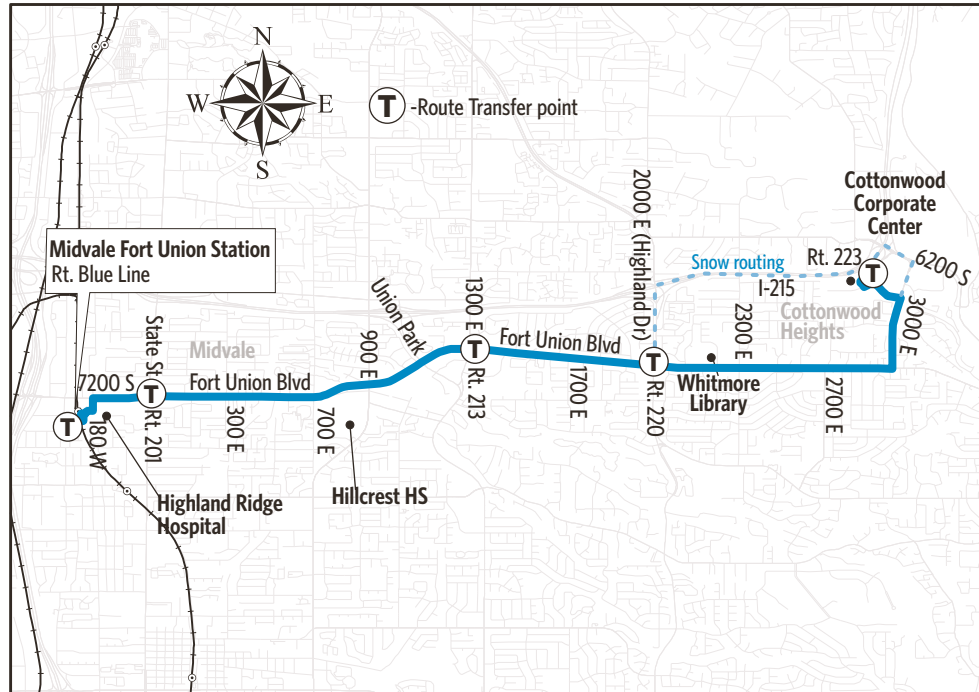

Route 72 - 7200 South

INTERPRETER

801-RIDE-UTA
call (801-743-3882)
Toll-Free (888-743-3882)

Intèrprete 口譯 thông dịch viên
해석자 tumač переводчик
インタプリタ Dolmetscher ٤٣ ٤٤

SEE SOMETHING? SAY SOMETHING!

To contact UTA police:
Call: 801-287-EYES (801-287-3937)
Or Text UTATIP and your tip to 274637

For Information Call 801-RIDE-UTA (801-743-3882)
outside Salt Lake County 888-RIDE-UTA (888-743-3882)
www.rideuta.com

HOW TO USE THIS SCHEDULE

Determine your timepoint based on when you want to leave or when you want to arrive. Read across for your destination and down for your time and direction of travel. A route map is provided to help you relate to the timepoints shown. Weekday, Saturday & Sunday schedules differ from one another.

UTA  BUS

WK SA 

Effective
August 2022

WEEKDAYS

To Cottonwood Corporate Center

To Midvale Ft Union Station

Midvale Fort Union Station	7200 S & State St	Fort Union Blvd & 1300 E	Fort Union Blvd & Highland Dr	Fort Union Blvd & 2700 E	2900 E & 6580 S
545a	547a	554a	557a	559a	605a
615	617	624	627	629	635
645	647	654	657	659	705
715	718	726	729	732	738
745	748	756	759	802	808
815	818	826	829	832	838
845	848	856	859	902	908
915	918	926	929	932	938
945	948	956	959	1002	1008
1015	1018	1026	1029	1032	1038
1045	1048	1056	1059	1102	1108
1115	1118	1126	1129	1132	1138
1145	1148	1156	1159	1202p	1208p
1215p	1218p	1226p	1229p	1232	1238
1245	1248	1256	1259	102	108
115	118	126	130	133	139
145	148	156	200	203	209
215	218	226	230	233	239
245	248	256	300	303	309
315	318	326	330	333	339
345	348	356	400	403	409
415	418	426	430	433	439
445	448	456	500	503	509
515	518	526	530	533	539
545	548	556	600	603	609
615	618	626	629	631	637
645	648	656	659	701	707
715	718	726	729	731	737
745	748	756	759	801	807
815	818	826	829	831	837
845	848	856	859	901	907