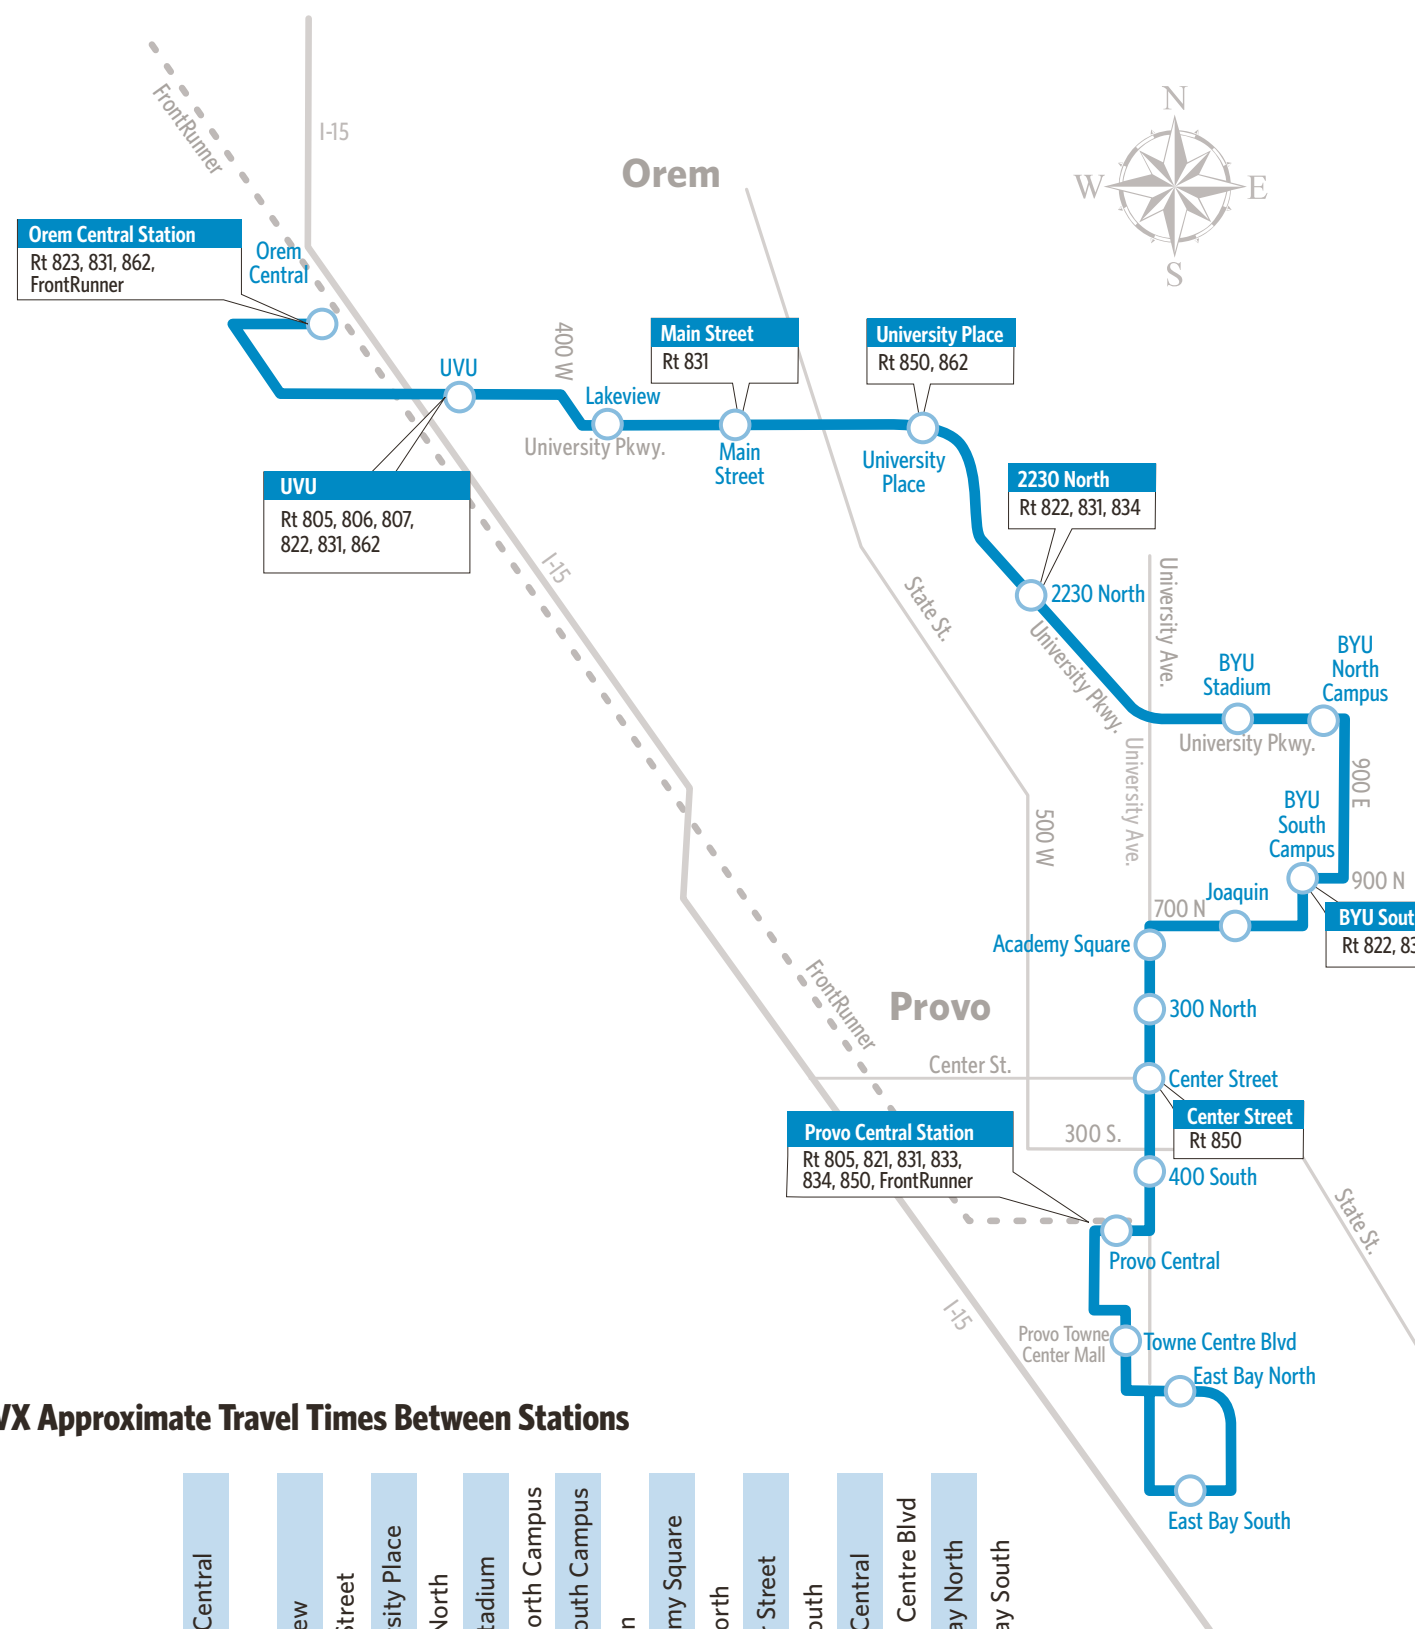

UVX Route 830X

UVX Station Name	Address
Orem Central	1350 W 900 S
UVU	701 W 1200 S
Lakeview	390 W University Pkwy
Main Street	10 E University Pkwy
University Place	570 E University Pkwy
2230 North	2220 N University Pkwy
BYU Stadium	372 E University Pkwy
BYU North Campus	716 E University Pkwy
BYU South Campus	735 E 900 N
Joaquin	424 E 700 N
Academy Square	592 N University Ave
300 North	298 N University Ave
Center Street	12 S University Ave
400 South	392 S University Ave
Provo Central	610 S Freedom Blvd
Towne Centre Blvd	1272 Towne Centre Blvd
East Bay North	172 E East Bay Blvd
East Bay South	202 E 1860 S

SEE SOMETHING? SAY SOMETHING!

To contact UTA police:
Call: 801-287-EYES (801-287-3937)
Or Text UTATIP and your tip to 274637

INTERPRETER

801-RIDE-UTA
call (801-743-3882)
Toll-Free (888-743-3882)

Intérprete 口譯 thông dịch viên
해석자 tumač переводчик
インタプリタ Dolmetscher 通訳

PLAN AND PAY WITH transit®

Available in the App Store
and Google Play.

WILL OPERATORS WAIT AT TIMEPOINTS?
No. Operators will leave the first timepoint on time and then travel as quickly as possible to the end of the route. Operators stop to let customers on and off the bus, but the operator does not keep a set schedule.

HOW WILL I KNOW WHEN THE BUS WILL COME?
For most of the day on weekdays and Saturdays, UVX operates every 10-15 minutes. Late night service runs every 15-60 minutes. Approximate times are displayed at UVX stations.

For Information Call 801-RIDE-UTA (801-743-3882)
outside Salt Lake County 888-RIDE-UTA (888-743-3882)
www.rideuta.com

HOW TO USE THIS SCHEDULE
Determine your timepoint based on when you want to leave or when you want to arrive. Read across for your destination and down for your time and direction of travel. A route map is provided to help you relate to the timepoints shown. Weekday, Saturday & Sunday schedules differ from one another.

1. **UTA SERVICE DIRECTORY**
2. General Information, Schedules, Trip Planning and Customer Feedback: 801-RIDE-UTA (801-743-3882)
   - Outside Salt Lake County call 888-RIDE-UTA (888-743-3882)
   - For 24 hour automated service for next bus available use option 1. Have stop number and 3 digit route number (use 0 or 00 if number is not 3 digits).
   - Pass By Mail Information 801-287-2204
   - For Employment information please visit <http://www.rideuta.com/careers/>
   - Travel Training 801-287-2275

LOST AND FOUND
Weber/South Davis: 801-626-1207 option 3
Utah County: 801-227-8923
Salt Lake County: 801-287-4664

FARES
Exact Fare is required. Fares are subject to change.

ACCESSIBLE SERVICE
Wheelchair accessible buses are available on all routes. Alternate format schedules are available upon request. Telephone communication for deaf/hearing impaired persons is available by dialing 711.

TRANSFERS
Upon payment of a fare, a transfer is good for travel in any direction, including return trip, for two (2) hours until the time cut. The value of a transfer towards a fare on a more expensive service is the regular cash fare.