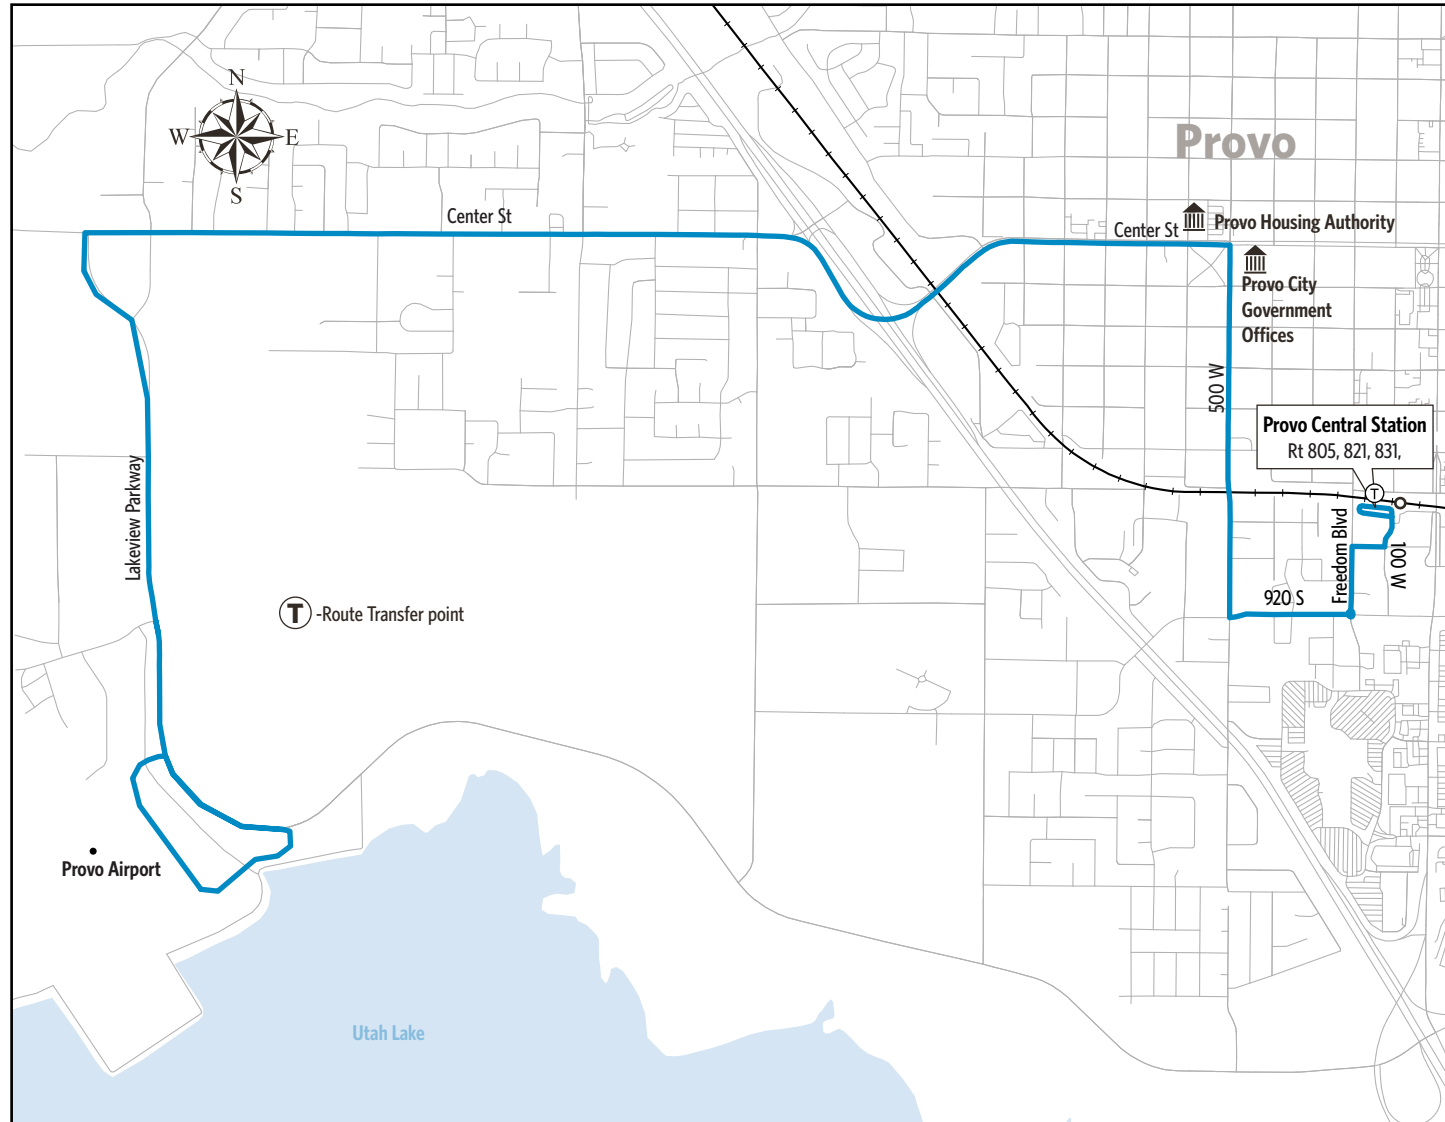

# 833

Provo Airport/Provo Central Station

Provo Airport  
Provo Central Station

UTA  BUS

Timepoints are approximate and may vary due to road and traffic conditions

WK SA 

Effective August 2022

## Route 833-Airport/Provo Station