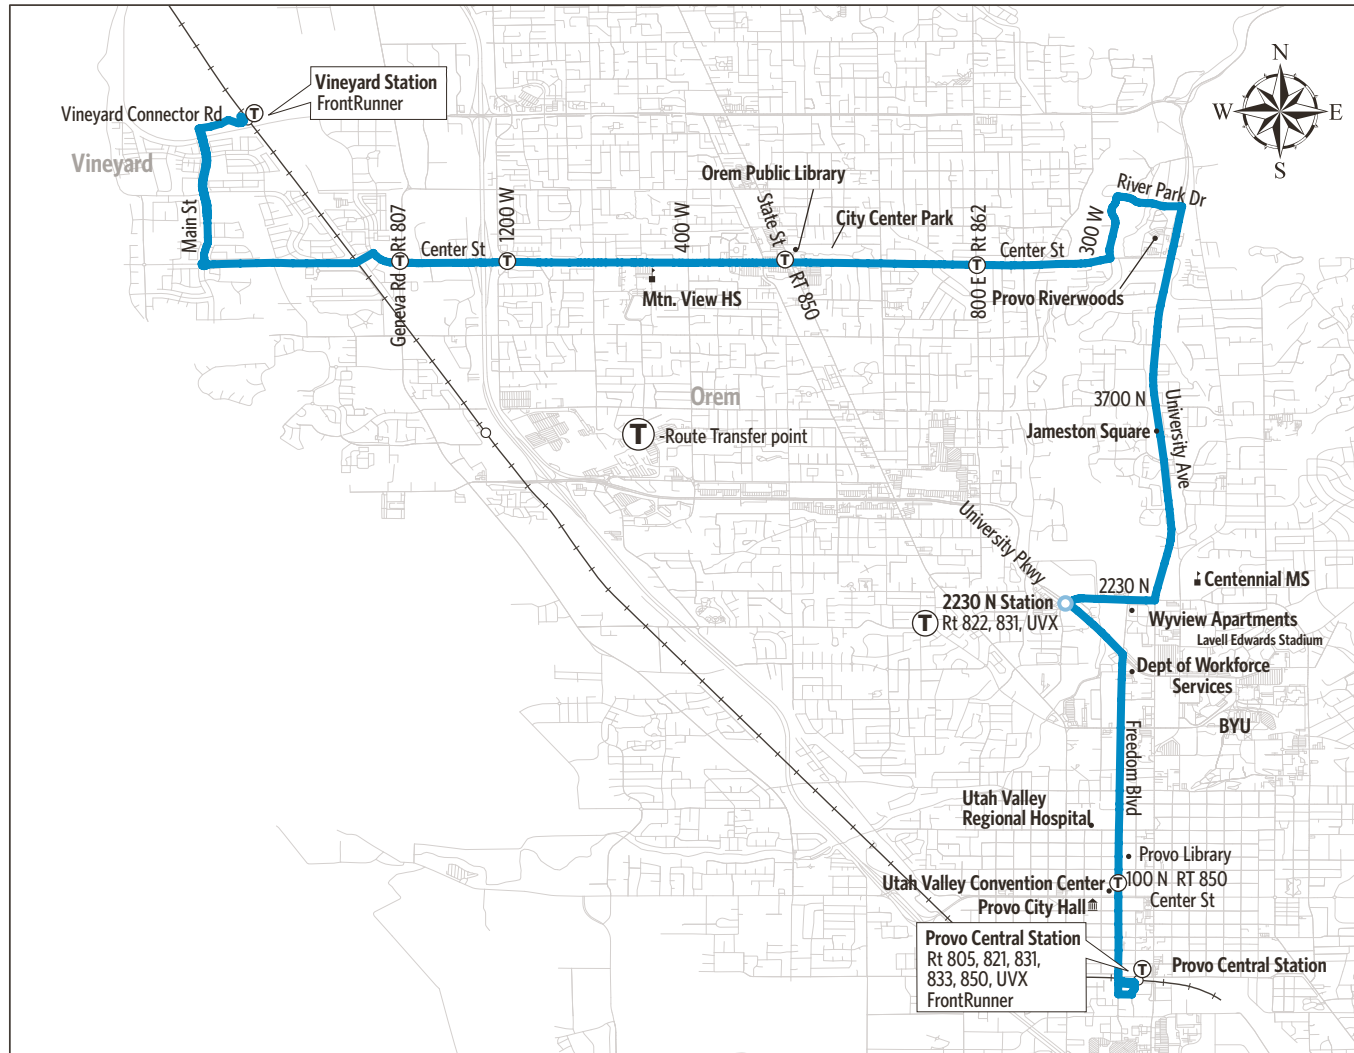

Route 834-Vinyard/Riverwoods/Provo Station

For Information Call 801-RIDE-UTA (801-743-3882)
 outside Salt Lake County 888-RIDE-UTA (888-743-3882)
www.rideuta.com

834

HOW TO USE THIS SCHEDULE

Determine your timepoint based on when you want to leave or when you want to arrive. Read across for your destination and down for your time and direction of travel. A route map is provided to help you relate to the timepoints shown. Weekday, Saturday & Sunday schedules differ from one another.

TRANSFERS

Upon payment of a fare, a transfer is good for travel in any direction, including return trip, for two (2) hours until the time cut. The value of a transfer towards a fare on a more expensive service is the regular cash fare.

SATURDAY

North To Vineyard Station

Provo Central Station	2230 North Station	3700 N & University Ave	300 W & River Park Dr	Center & State (Orem)	Center & Geneva Rd	Vineyard Station
717a	726a	730a	735a	740a	747a	756a
817	826	830	835	840	847	856
917	926	930	935	940	947	956
1017	1026	1030	1035	1040	1047	1056
1117	1126	1130	1135	1140	1147	1156
1217p	1226p	1230p	1235p	1240p	1247p	1256p
117	126	130	135	141	148	157
217	226	230	235	241	248	257
317	326	330	335	341	348	357
417	426	430	435	441	448	457
517	526	530	535	541	548	557

South To Provo Central Station

Vineyard Station	Center & Geneva Rd	Center & State (Orem)	300 W & River Park Dr	3700 N & University Ave	2230 North Station	Provo Central Station
805a	812a	820a	825a	829a	834a	845a
905	912	920	925	929	934	945
1005	1012	1020	1025	1029	1034	1045
1105	1112	1120	1125	1129	1134	1145
1205p	1212p	1220p	1225p	1229p	1234p	1245p
104	111	120	125	129	134	145
204	211	220	225	229	234	245
304	311	320	325	329	334	345
404	411	420	425	429	434	445
504	511	520	525	529	534	545
604	611	620	625	629	634	645