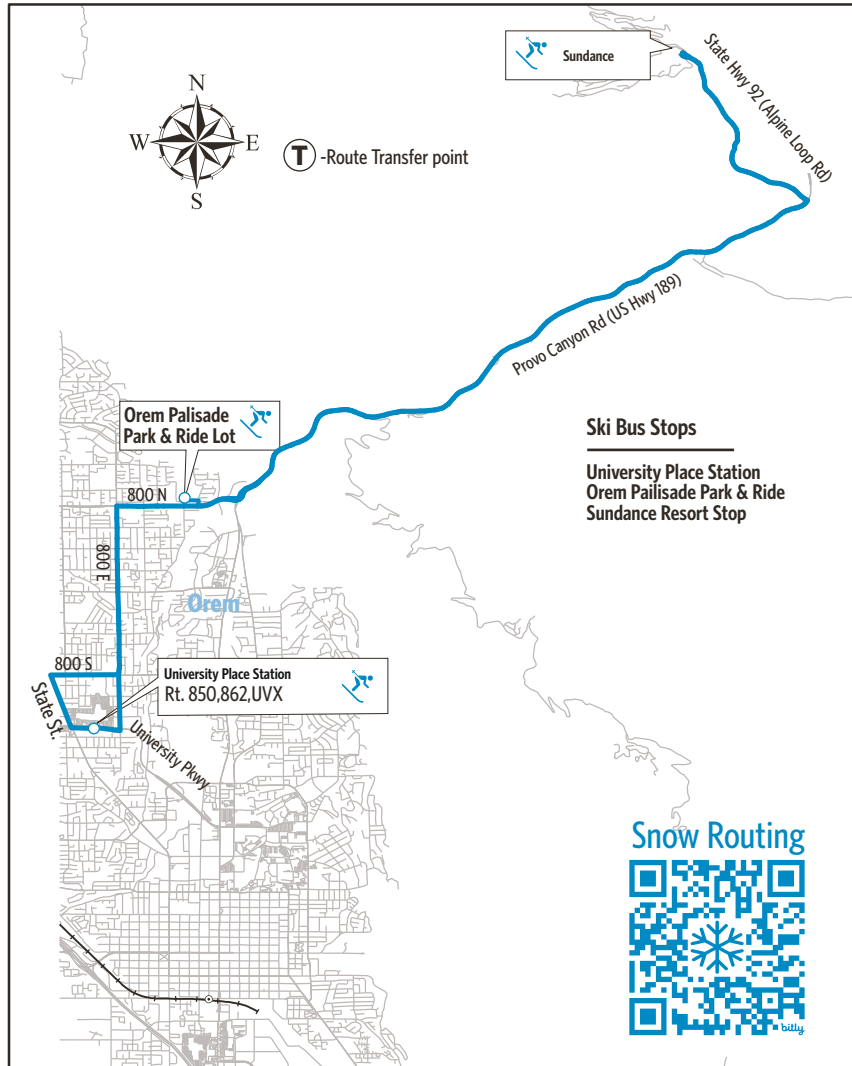

880 Sundance Ski Service

For Information Call 801-RIDE-UTA (801-743-3882)
outside Salt Lake County 888-RIDE-UTA (888-743-3882)
www.rideuta.com

880

Sundance Ski Service

University Place Station
Orem Palisade Park & Ride
Sundance Ski Resort

HOW TO USE THIS SCHEDULE

Determine your timepoint based on when you want to leave or when you want to arrive. Read across for your destination and down for your time and direction of travel. A route map is provided to help you relate to the timepoints shown. Weekday, Saturday & Sunday schedules differ from one another.

UTA  BUS

WK SA 

Effective
December 20, 2024- Feb 28, 2026
and Saturdays in March 2026

WEEKDAYS
To Sundance

To Orem/Provo

University Place Station	Orem Palisade Park & Ride	Sundance Ski Resort
830a	844a	900a
930	944	1000
1030	1044	1100
330p	344	400