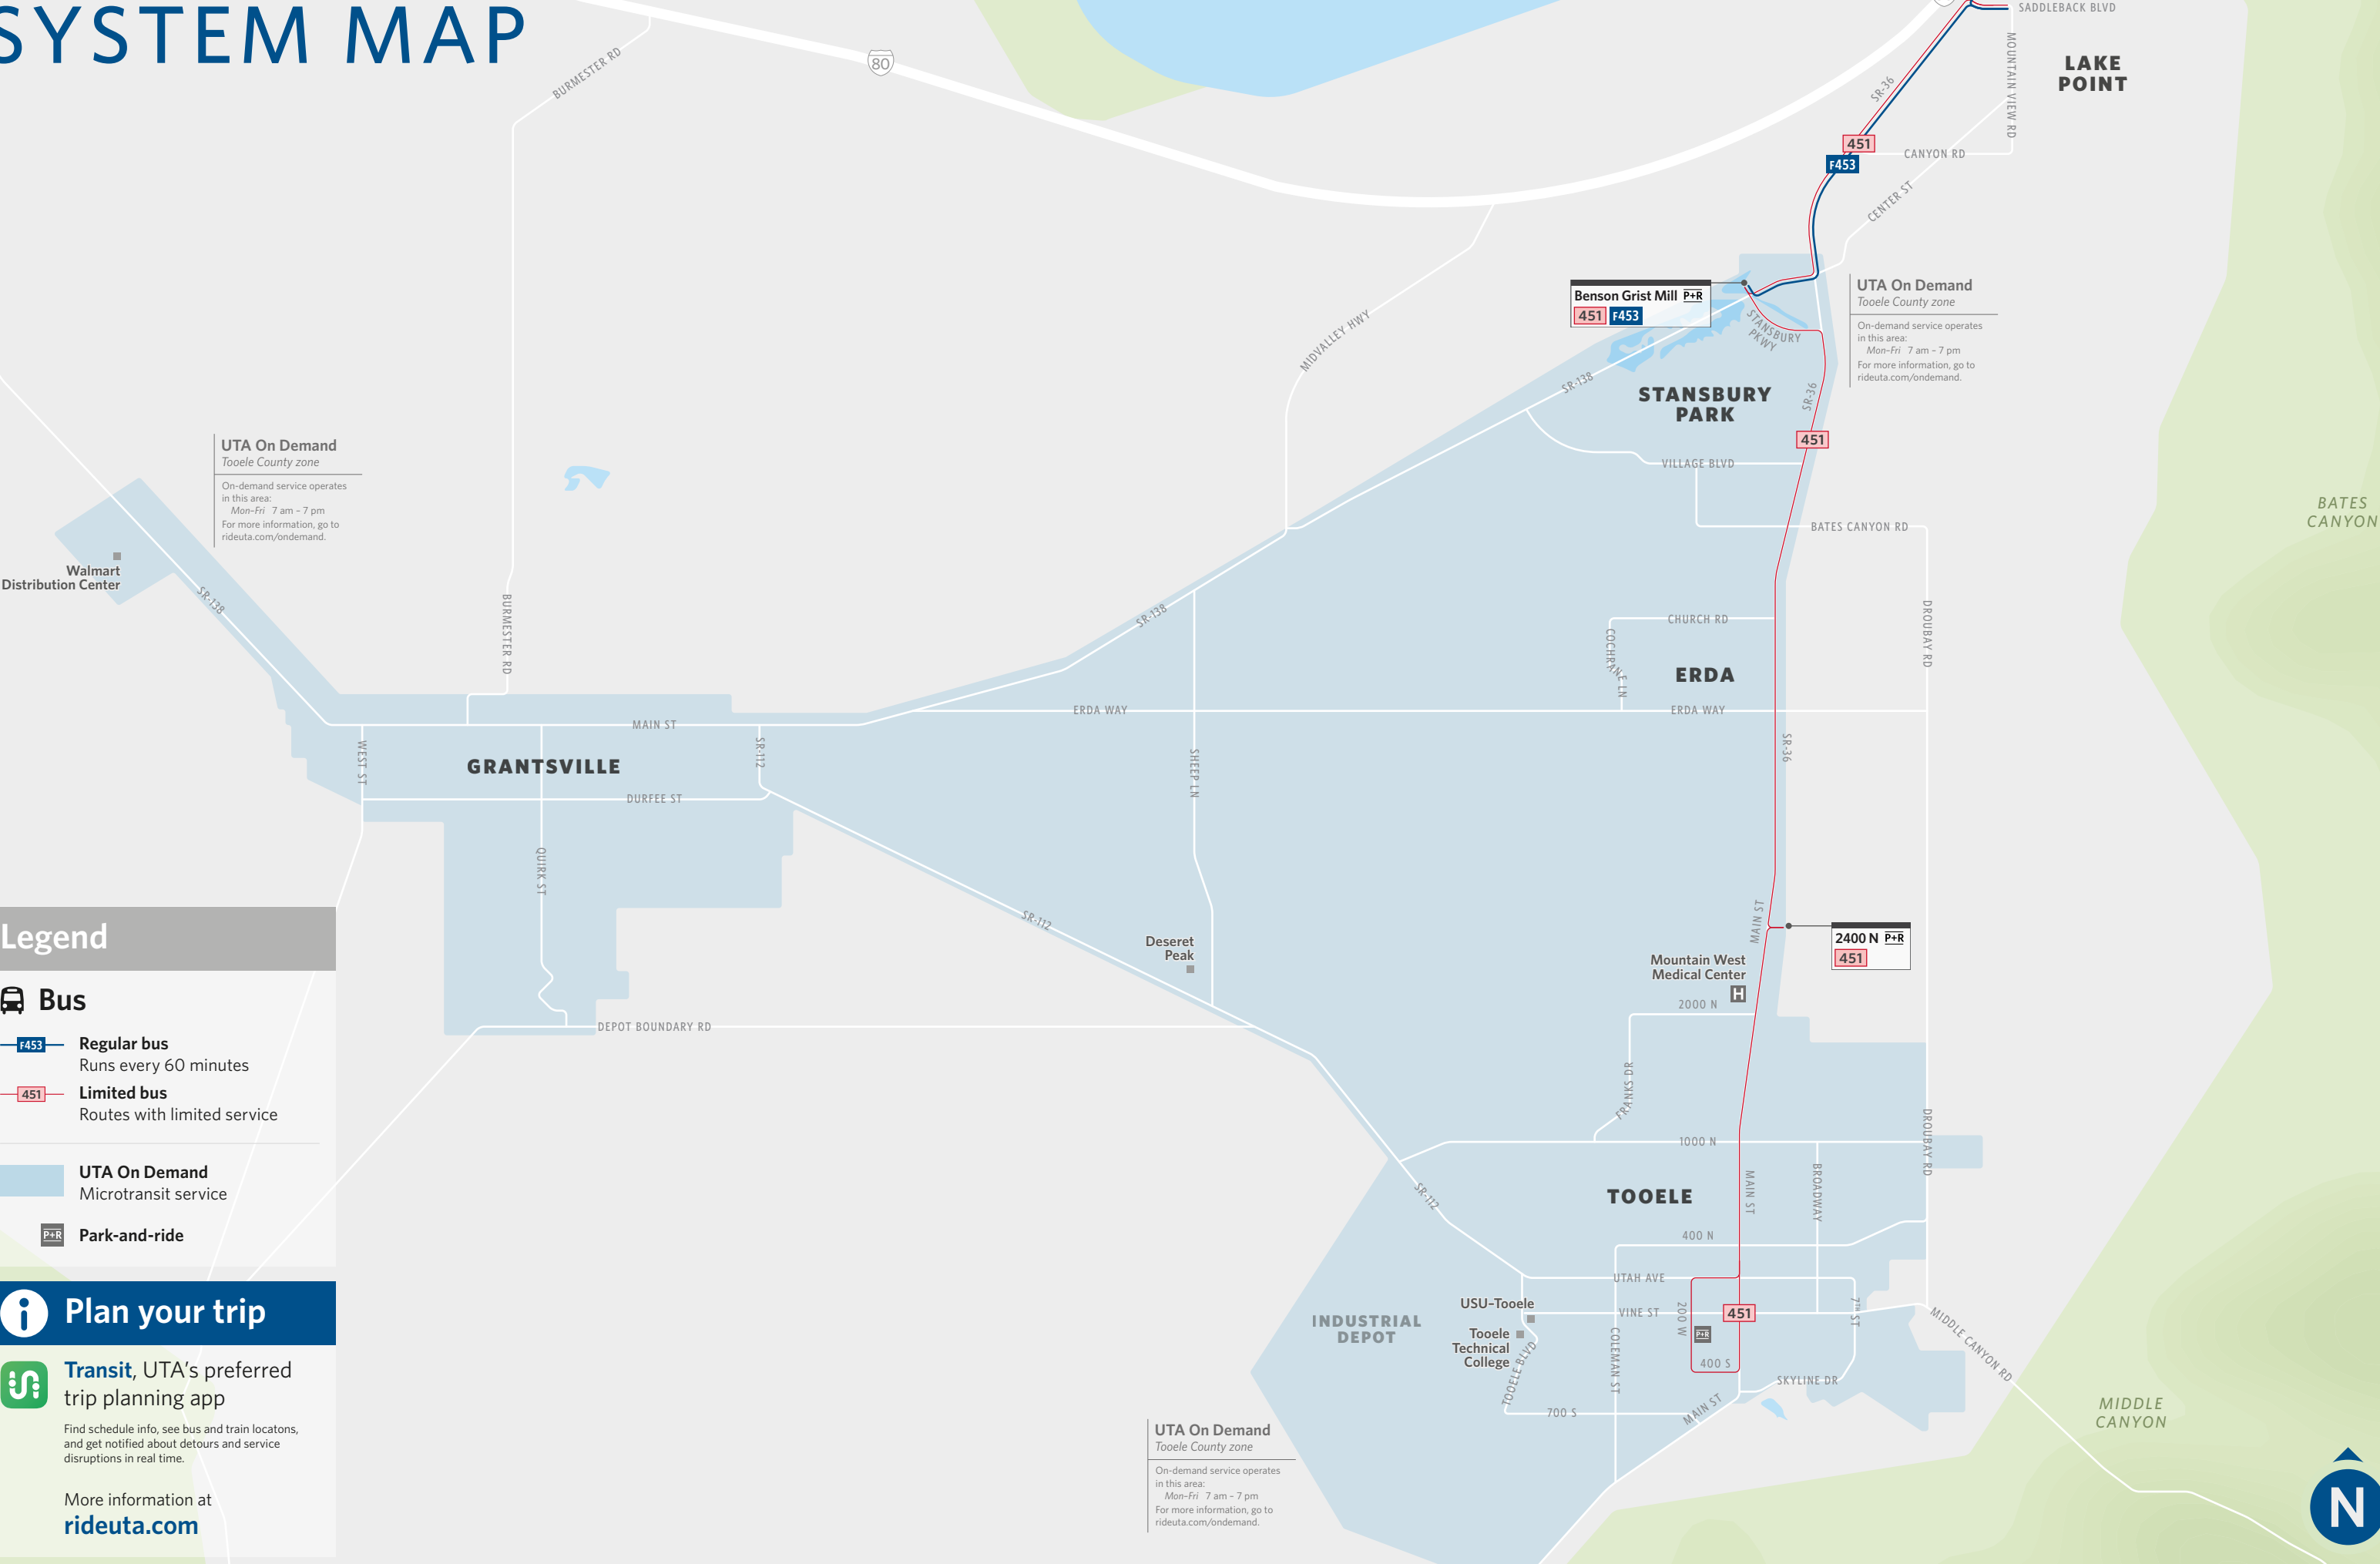

# Tooele County SYSTEM MAP

**UTA On Demand**  
Tooele County zone  
On-demand service operates in this area:  
Mon-Fri 7 am - 7 pm  
For more information, go to [rideuta.com/ondemand](http://rideuta.com/ondemand).

**UTA On Demand**  
Tooele County zone  
On-demand service operates in this area:  
Mon-Fri 7 am - 7 pm  
For more information, go to [rideuta.com/ondemand](http://rideuta.com/ondemand).

**UTA On Demand**  
Tooele County zone  
On-demand service operates in this area:  
Mon-Fri 7 am - 7 pm  
For more information, go to [rideuta.com/ondemand](http://rideuta.com/ondemand).

## Legend

- Bus**
- Regular bus**  
Runs every 60 minutes
- Limited bus**  
Routes with limited service
- UTA On Demand**  
Microtransit service
- Park-and-ride**

## Plan your trip

**Transit**, UTA's preferred trip planning app  
Find schedule info, see bus and train locations, and get notified about detours and service disruptions in real time.  
  
More information at [rideuta.com](http://rideuta.com)