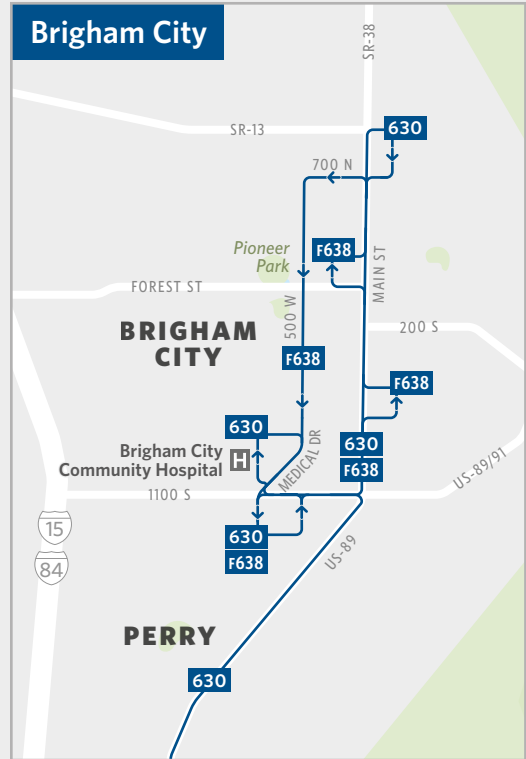

Weber & Davis SYSTEM MAP

Legend

- Rail**
- FrontRunner**
Intercity train service running every 30-60 minutes Monday-Saturday only
- Bus**
- OGX (under construction)**
Bus rapid transit (BRT) service opening August 2023
- Frequent bus**
Runs every 15 minutes
- Regular bus**
Runs every 30 or more minutes
- Limited bus**
Routes with limited service
- Ski bus**
Service to ski resorts
No service outside ski season—check rideuta.com/ski for exact dates
- UTA On Demand**
Microtransit service
- Park-and-ride**

Plan your trip

Transit, UTA's preferred trip planning app

Find schedule info, see bus and train locations, buy tickets and passes, and get notified about detours and service disruptions in real time.

More information at rideuta.com