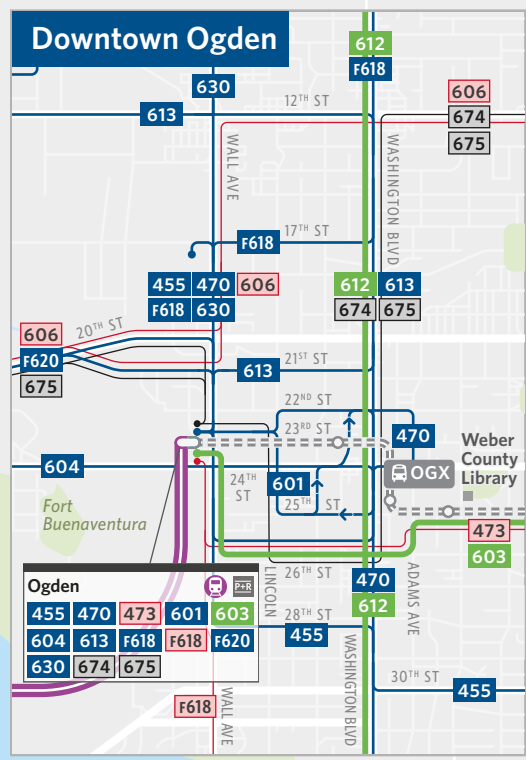

Weber & Davis SYSTEM MAP

Legend

- Rail**
- FrontRunner**
Intercity train service running every 30-60 minutes Monday-Saturday only
- Bus**
- OGX (under construction)**
Bus rapid transit (BRT) service opening August 2023
- Frequent bus**
Runs every 15 minutes
- Regular bus**
Runs every 30 or more minutes
- Limited bus**
Routes with limited service
- Ski bus**
Service to ski resorts
No service outside ski season—check rideuta.com/ski for exact dates
- UTA On Demand**
Microtransit service
- Park-and-ride**

Plan your trip

Transit, UTA's preferred trip planning app

Find schedule info, see bus and train locations, buy tickets and passes, and get notified about detours and service disruptions in real time.

More information at rideuta.com