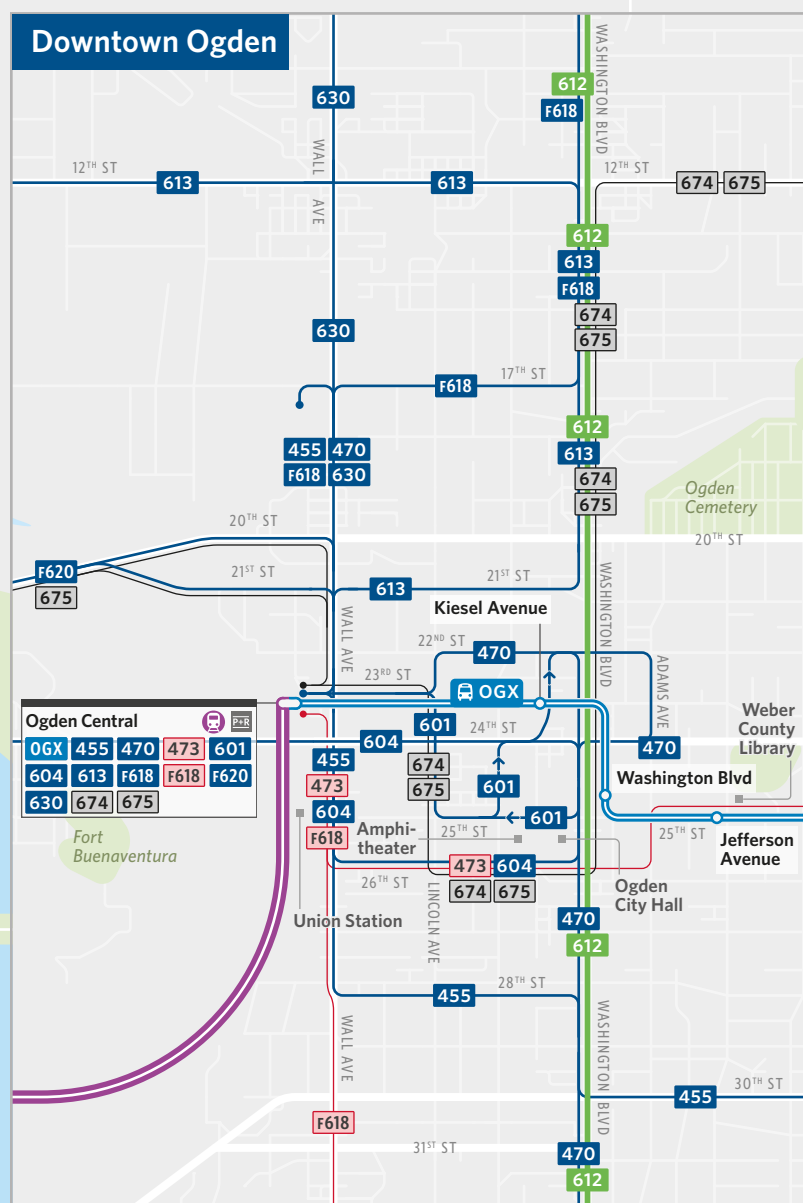

Weber & Davis SYSTEM MAP

Legend

- Rail**
- FrontRunner**
Intercity train service running every 30-60 minutes Monday-Saturday only
- Bus**
- OGX**
Bus rapid transit (BRT) service running every 10-15 minutes
- Frequent bus**
Runs every 15 minutes
- Regular bus**
Runs every 30 or more minutes
- Limited bus**
Routes with limited service
- Ski bus**
Service to ski resorts
No service outside ski season—check rideuta.com/ski for exact dates
- UTA On Demand**
Microtransit service
- Park-and-ride**

Plan your trip

Transit, UTA's official trip planning app

Find schedule info, see bus and train locations, buy tickets and passes, and get notified about detours and service disruptions in real time.

More information at rideuta.com