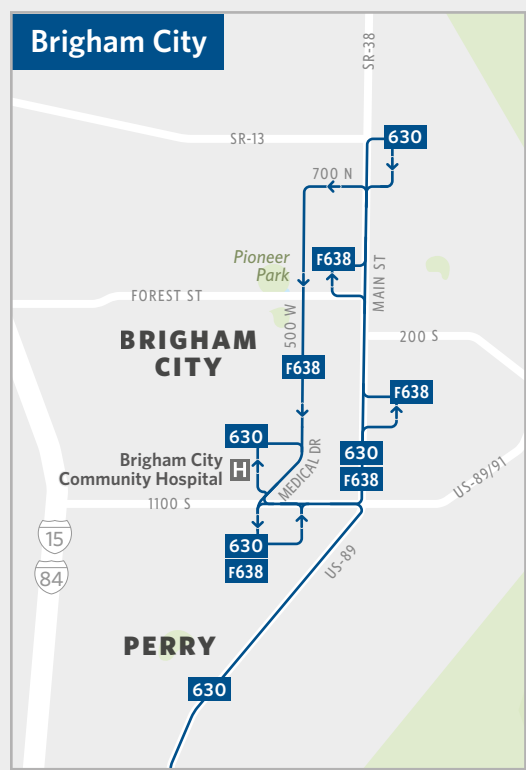

Weber & Davis SYSTEM MAP

Legend

- Rail**
- FrontRunner**
Intercity train service running every 30-60 minutes Monday-Saturday only
- Bus**
- OGX**
Bus rapid transit (BRT) service running every 10-15 minutes
- Frequent bus**
Runs every 15 minutes
- Regular bus**
Runs every 30 or more minutes
- Limited bus**
Routes with limited service
- Ski bus**
Service to ski resorts
No service outside ski season—check rideuta.com/ski for exact dates
- UTA On Demand**
Microtransit service
- Park-and-ride**

Plan your trip

Transit, UTA's official trip planning app

Find schedule info, see bus and train locations, buy tickets and passes, and get notified about detours and service disruptions in real time.

More information at rideuta.com