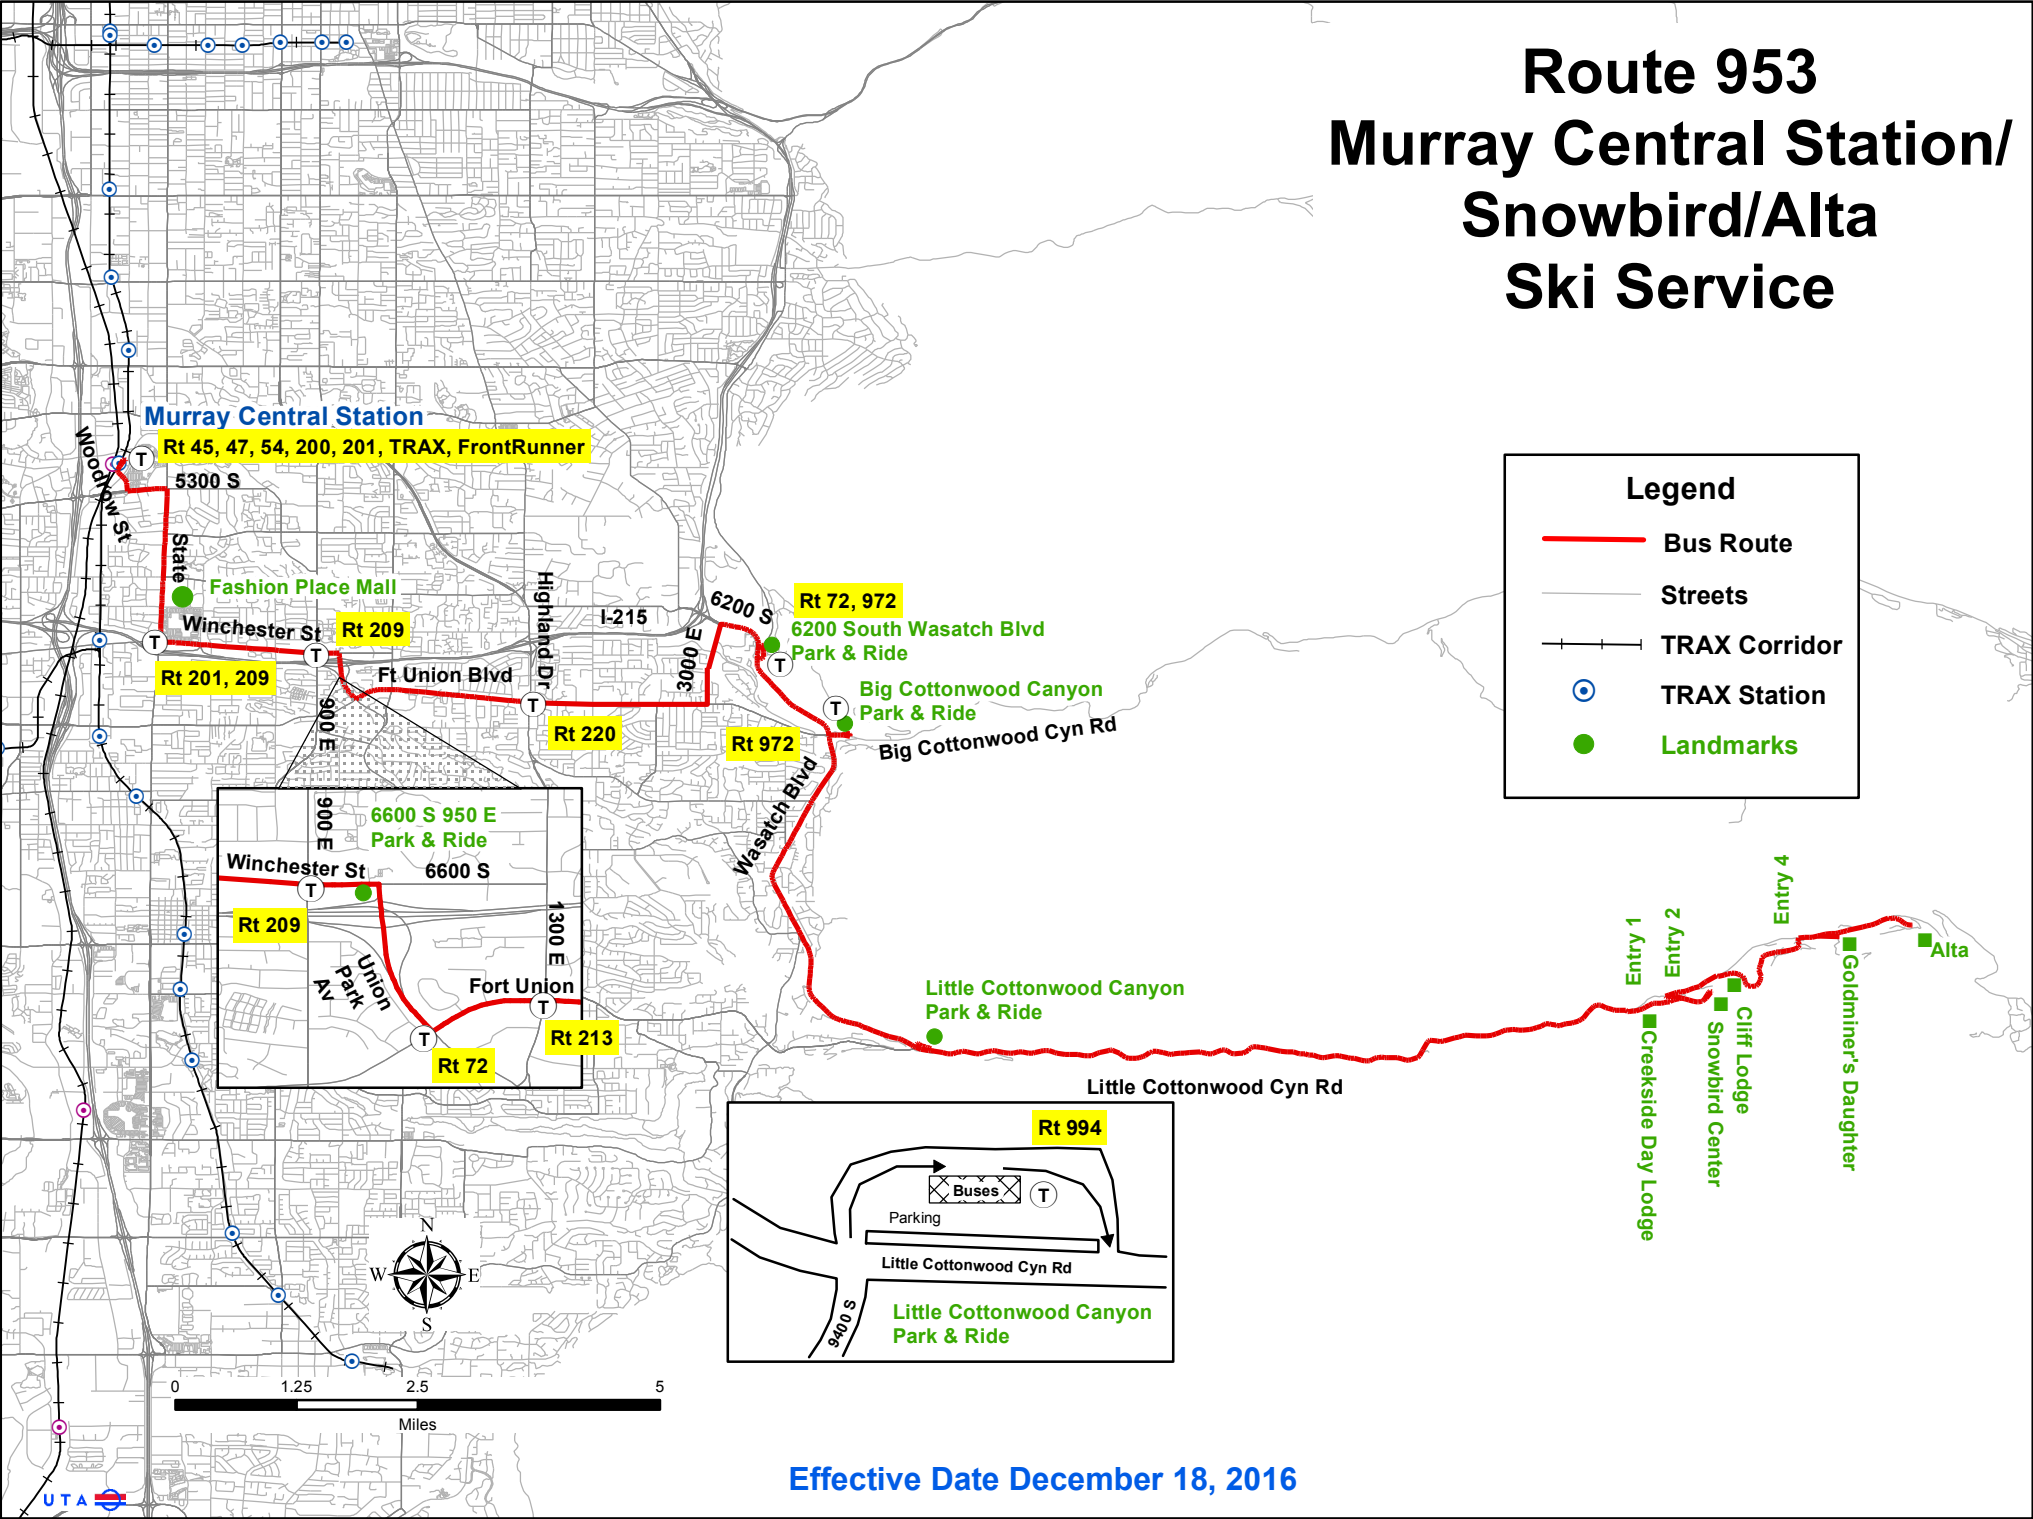

Route 953 Murray Central Station/ Snowbird/Alta Ski Service

Effective Date December 18, 2016