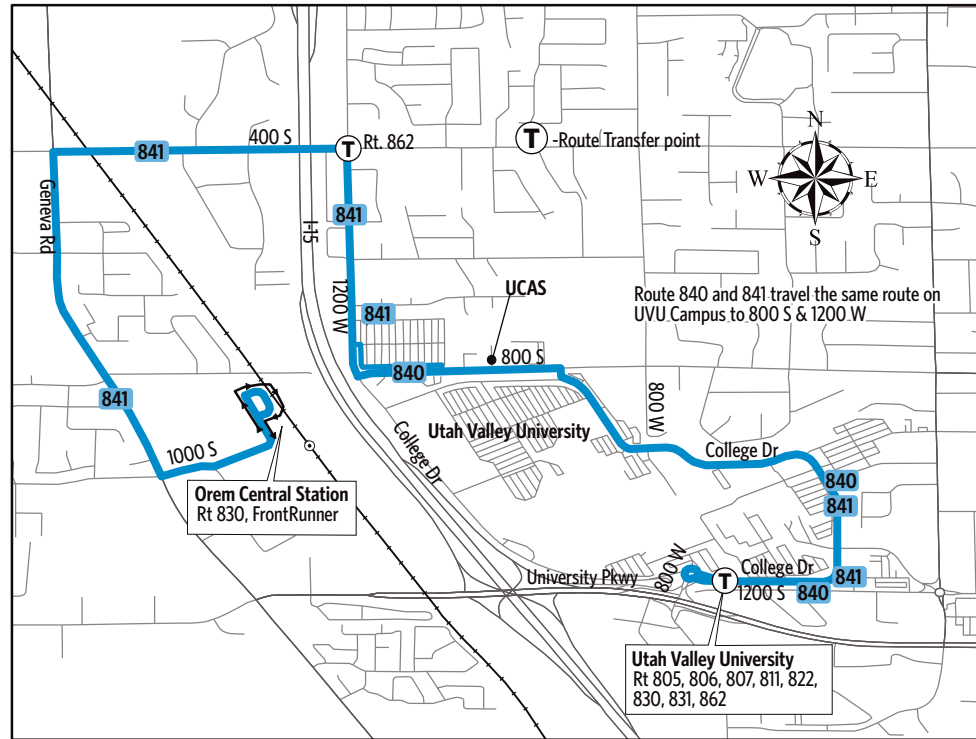

Route 840/841-UVU/Orem Station

For Information Call 801-RIDE-UTA (801-743-3882)
outside Salt Lake County 888-RIDE-UTA (888-743-3882)
www.rideuta.com

840, 841

HOW TO USE THIS SCHEDULE

Determine your timepoint based on when you want to leave or when you want to arrive. Read across for your destination and down for your time and direction of travel. A route map is provided to help you relate to the timepoints shown. Weekday, Saturday & Sunday schedules differ from one another.

UTA SERVICE DIRECTORY

- General Information, Schedules, Trip Planning and Customer Feedback: 801-RIDE-UTA (801-743-3882)
- Outside Salt Lake County call 888-RIDE-UTA (888-743-3882)
- For 24 hour automated service for next bus available use option 1. Have stop number and 3 digit route number (use 0 or 00 if number is not 3 digits).
- Pass By Mail Information 801-262-5626
- For Employment information please visit <http://www.rideuta.com/careers/>
- Travel Training 801-287-2275

LOST AND FOUND

Weber/South Davis: 801-626-1207 option 3
Utah County: 801-227-8923
Salt Lake County: 801-287-4664
F-Route: 801-287-5355

FARES

Exact Fare is required. Fares are subject to change.

ACCESSIBLE SERVICE

Wheelchair accessible buses are available on all routes. Alternate format schedules are available upon request. Telephone communication for deaf/hearing impaired persons is available by dialing 711.

TRANSFERS

Upon payment of a fare, a transfer is good for travel in any direction, including return trip, for two (2) hours until the time cut. The value of a transfer towards a fare on a more expensive service is the regular cash fare.

BIKES ON BUSES

The Bikes on Buses service is available on all buses, except Paratransit.

HOLIDAYS

Please check rideuta.com for holiday service information.