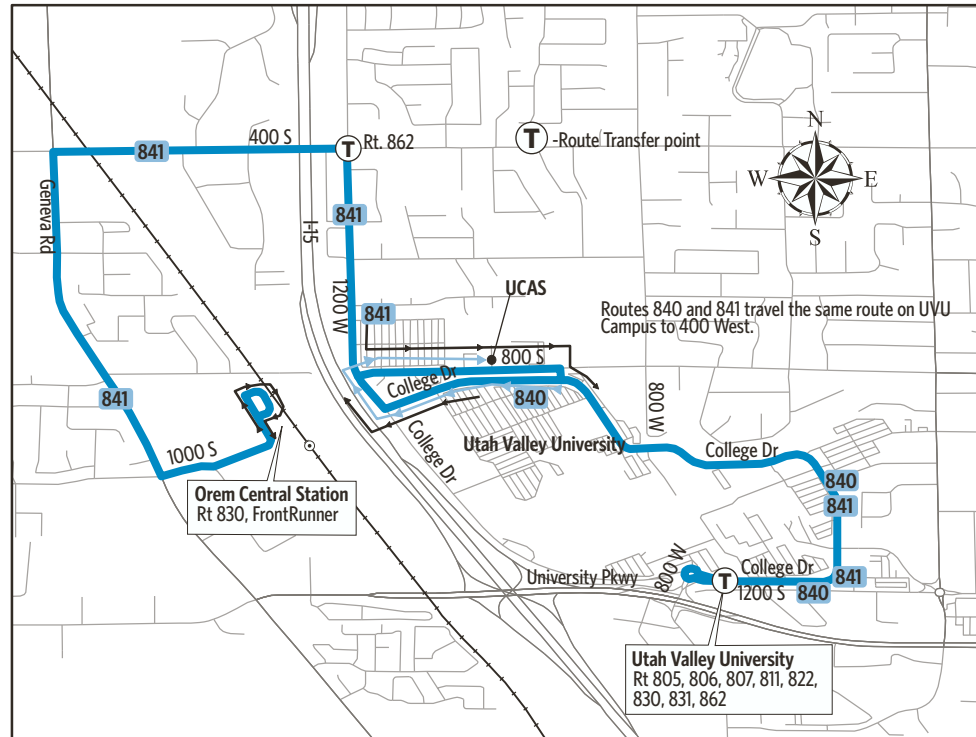

Route 840/841-UVU/Orem Station

For Information Call 801-RIDE-UTA (801-743-3882)
outside Salt Lake County 888-RIDE-UTA (888-743-3882)
www.rideuta.com

840, 841

HOW TO USE THIS SCHEDULE

Determine your timepoint based on when you want to leave or when you want to arrive. Read across for your destination and down for your time and direction of travel. A route map is provided to help you relate to the timepoints shown. Weekday, Saturday & Sunday schedules differ from one another.

Upon payment of a fare, a transfer is good for travel in any direction, including return trip, for two (2) hours until the time cut. The value of a transfer towards a fare on a more expensive service is the regular cash fare.

841-SATURDAY Eastbound to UVU

Orem Central Station	Utah County Acad. of Science	Utah Valley University
810a	816a	822a
910	916	922
1010	1016	1022
1110	1116	1122
1210p	1216p	1222p
110	116	122
210	216	222
310	316	322
410	416	422
510	516	522
610	616	622

Westbound to Orem Stn.

Utah Valley University	Utah County Acad. of Science	Orem Central Station
738a	743a	751a
838	843	851
938	943	951
1038	1043	1051
1138	1143	1151
1238p	1243p	1251p
138	143	151
238	243	251
338	343	351
438	443	451
538	543	551