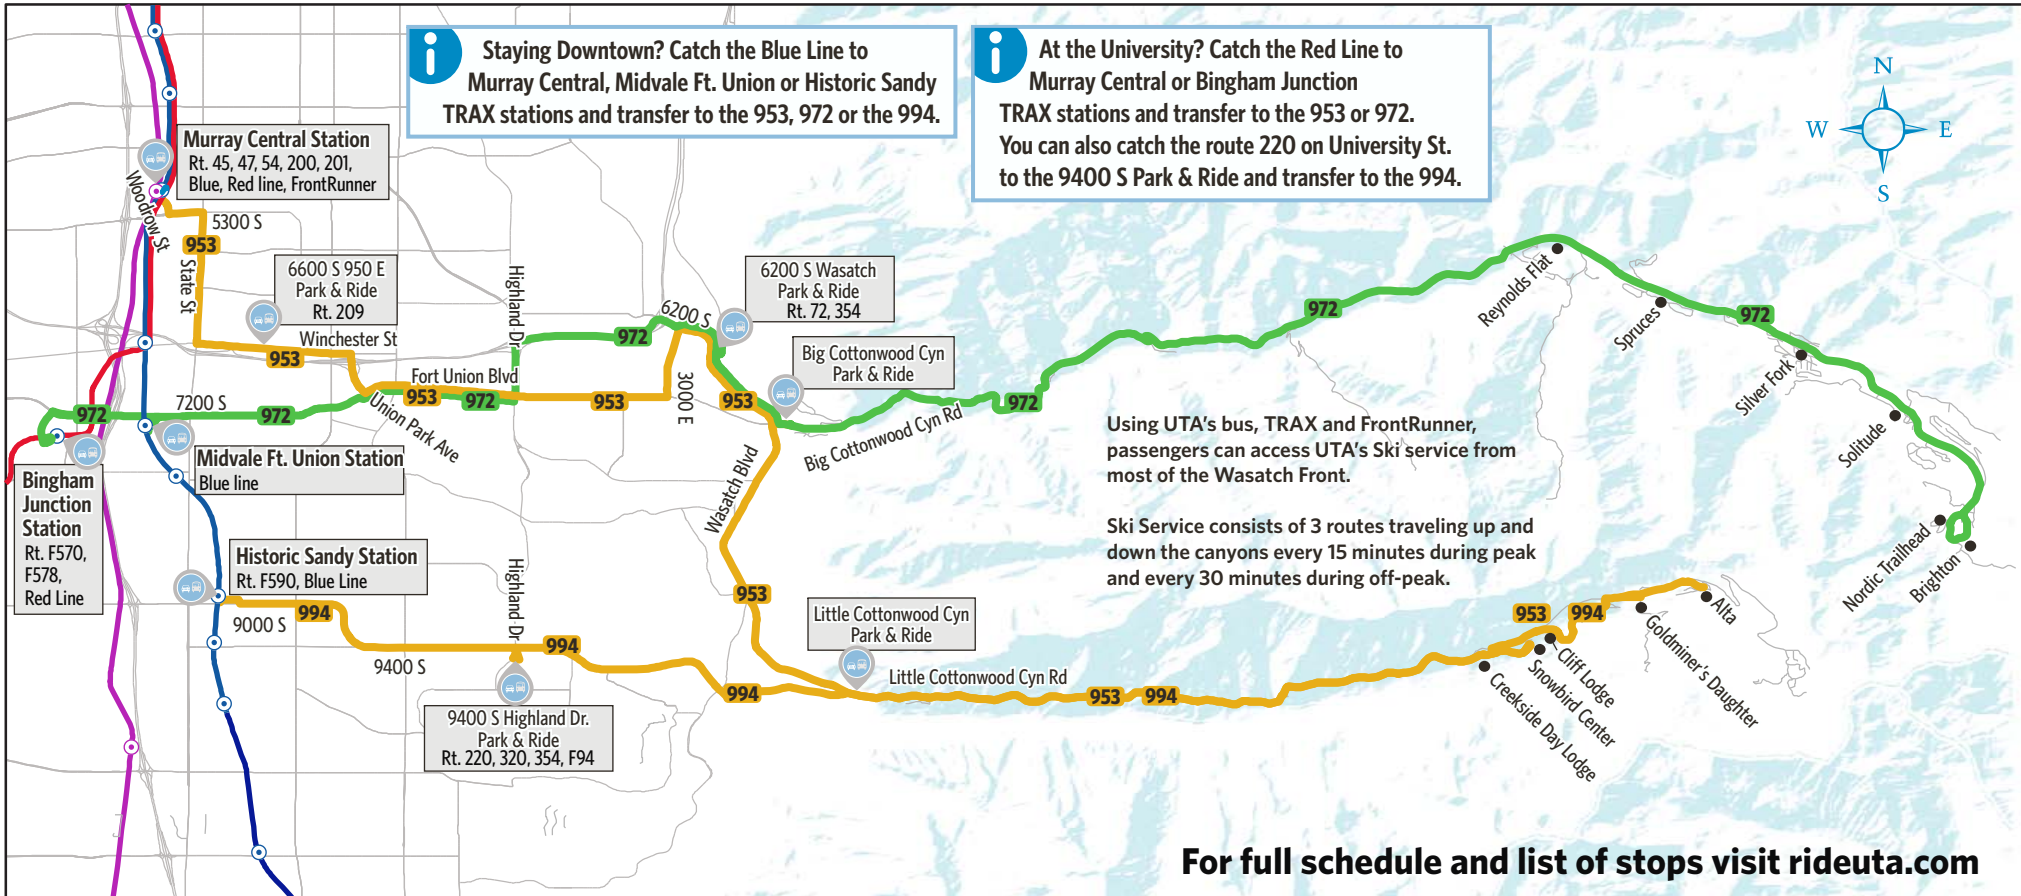

## 953 - Murray Central Station To Snowbird/Alta

★ These trips run on Friday, Saturday and Sunday only.

### Down to Historic Sandy Station

Historic Sandy Station	Snowbird Center	Alta Ski Resort
645a	722a	737a
runs every 15 min. until:		
900	938	953
runs every 30 min. until:		
300	338	353
runs every 15 min. until:		
500	538	553

Alta Ski Resort	Snowbird Center	Historic Sandy Station
747a	802a	840a
runs every 15 min. until:		
1002	1017	1055
runs every 30 min. until:		
302	317	355
runs every 15 min. until:		
602	617	655