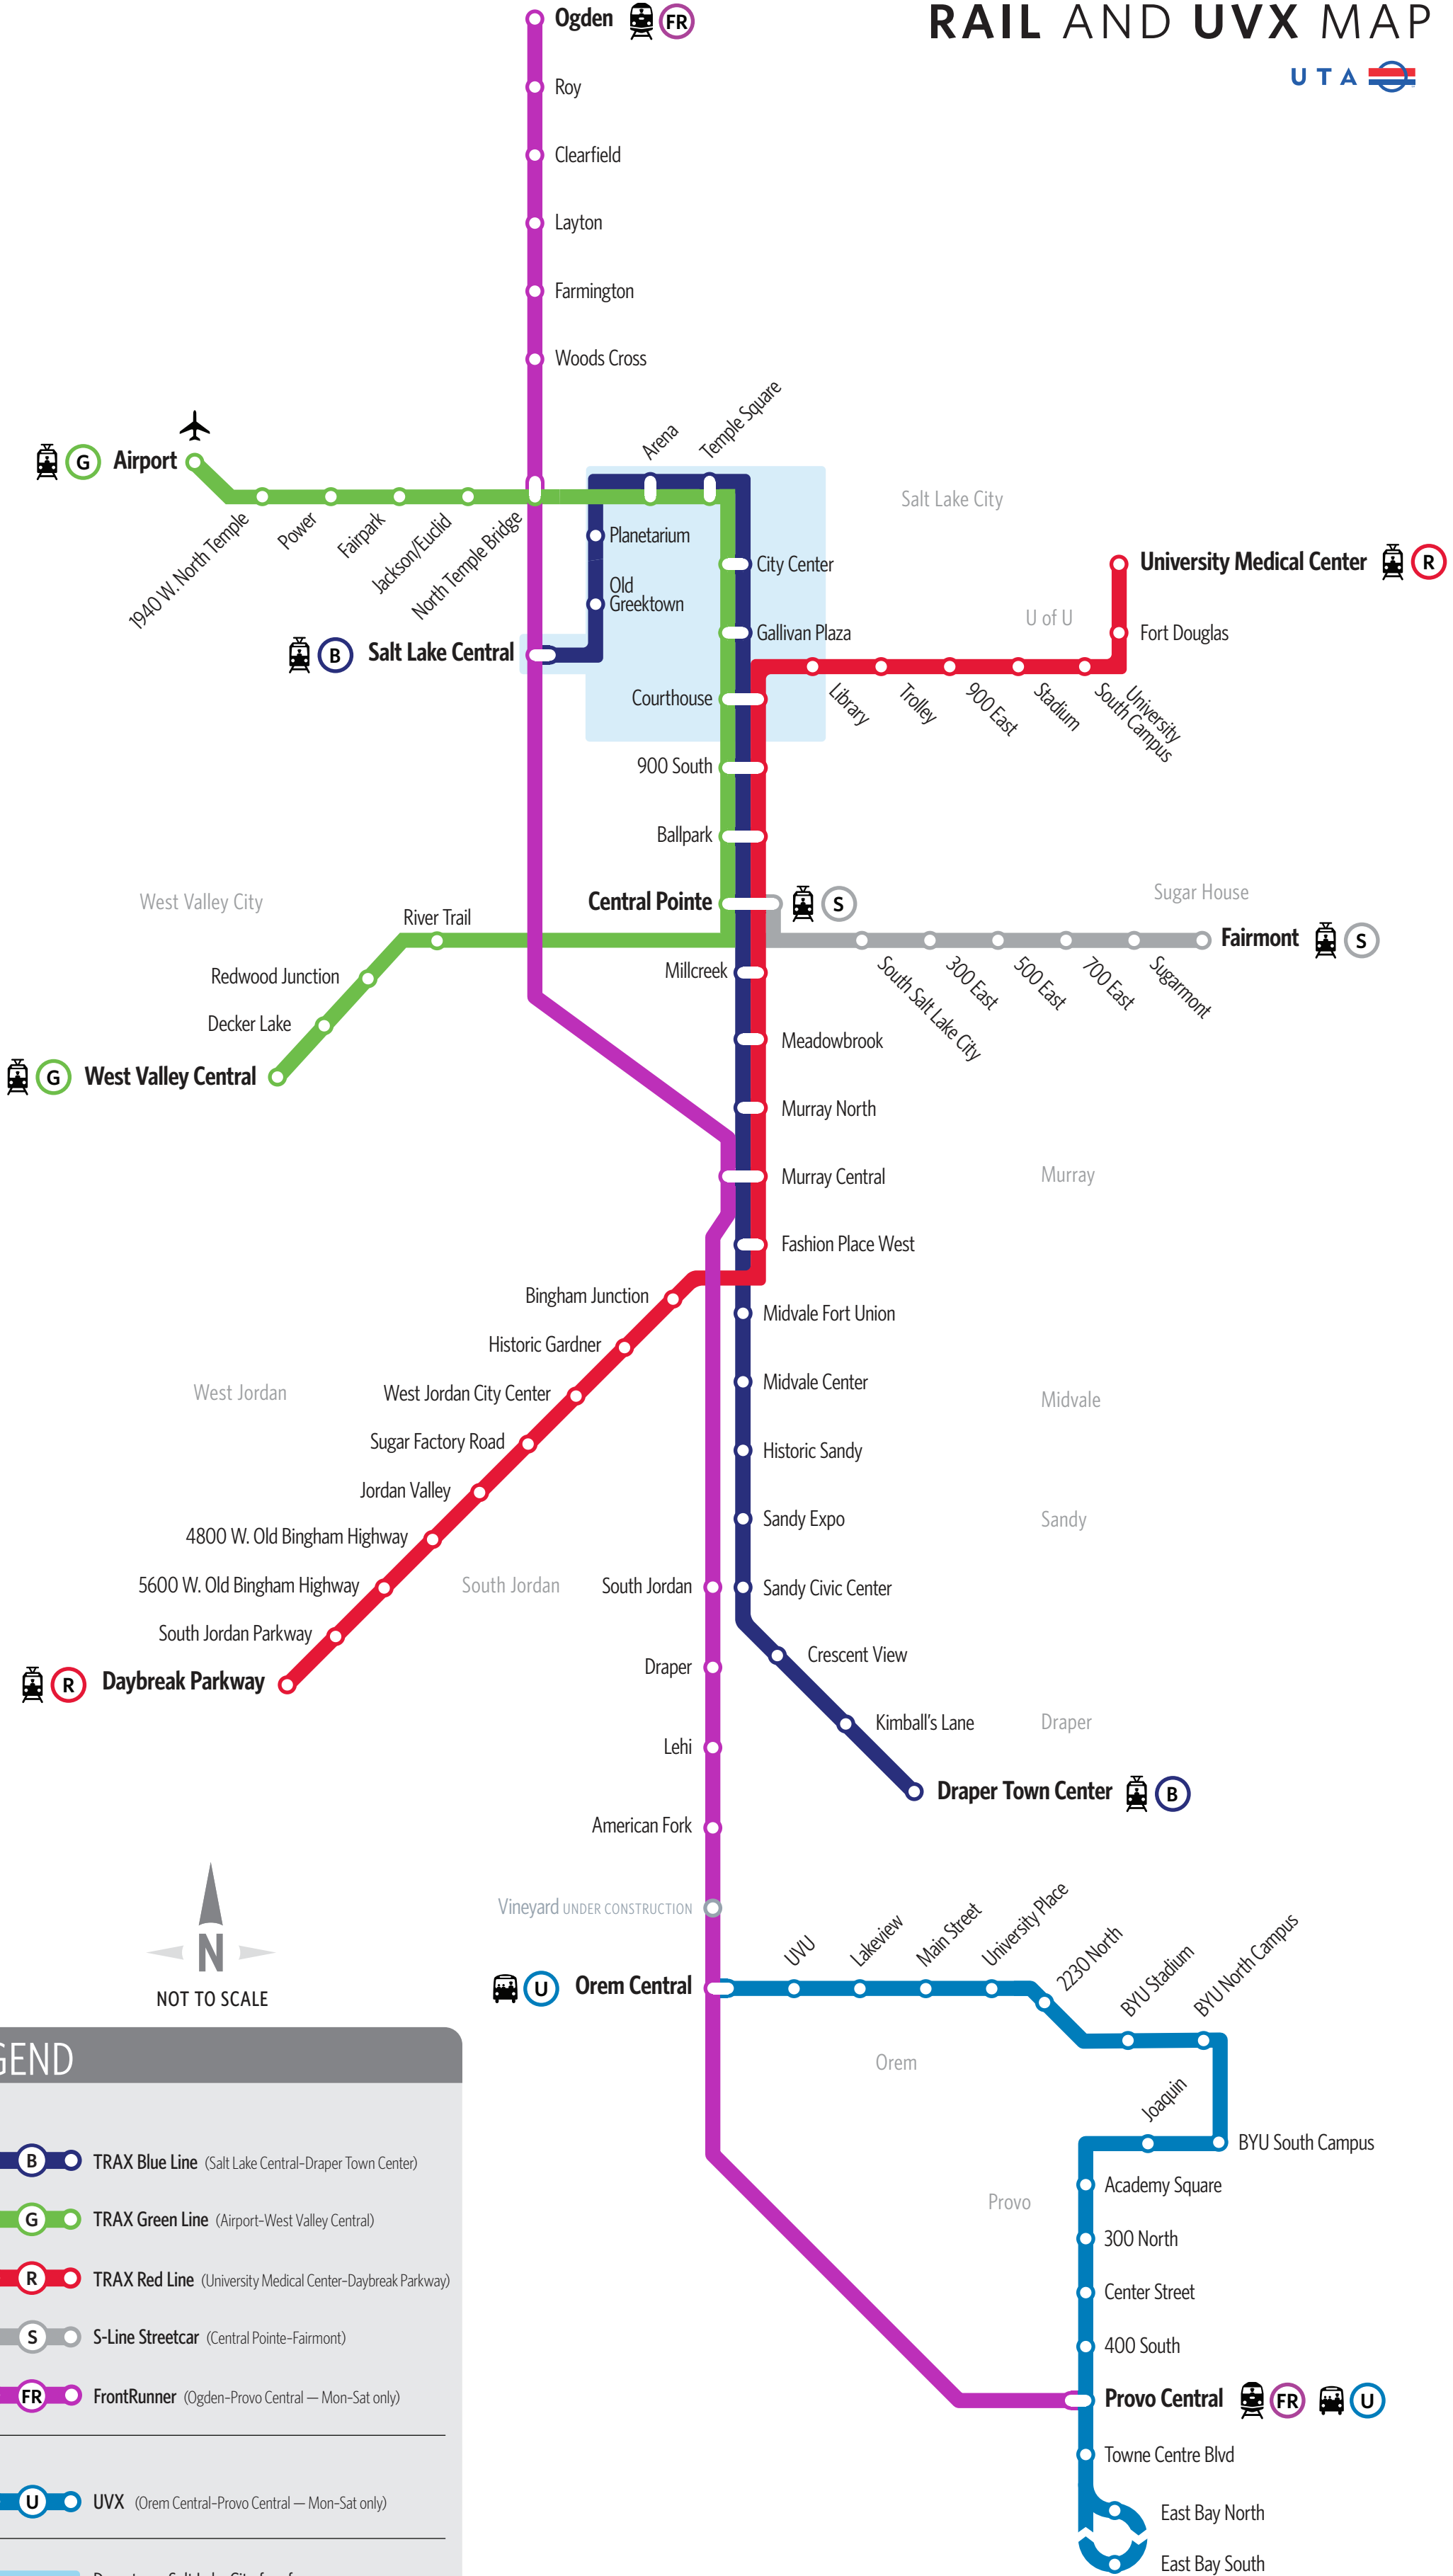

# RAIL AND UVX MAP

### LEGEND

**RAIL**

- TRAX Blue Line** (Salt Lake Central–Draper Town Center)
- TRAX Green Line** (Airport–West Valley Central)
- TRAX Red Line** (University Medical Center–Daybreak Parkway)
- S-Line Streetcar** (Central Pointe–Fairmont)
- FrontRunner** (Ogden–Provo Central — Mon-Sat only)

---

**BUS**

- UVX** (Orem Central–Provo Central — Mon-Sat only)

Downtown Salt Lake City free fare zone

801-RIDE-UTA (743-3882) | @RideUTA | rideuta.com