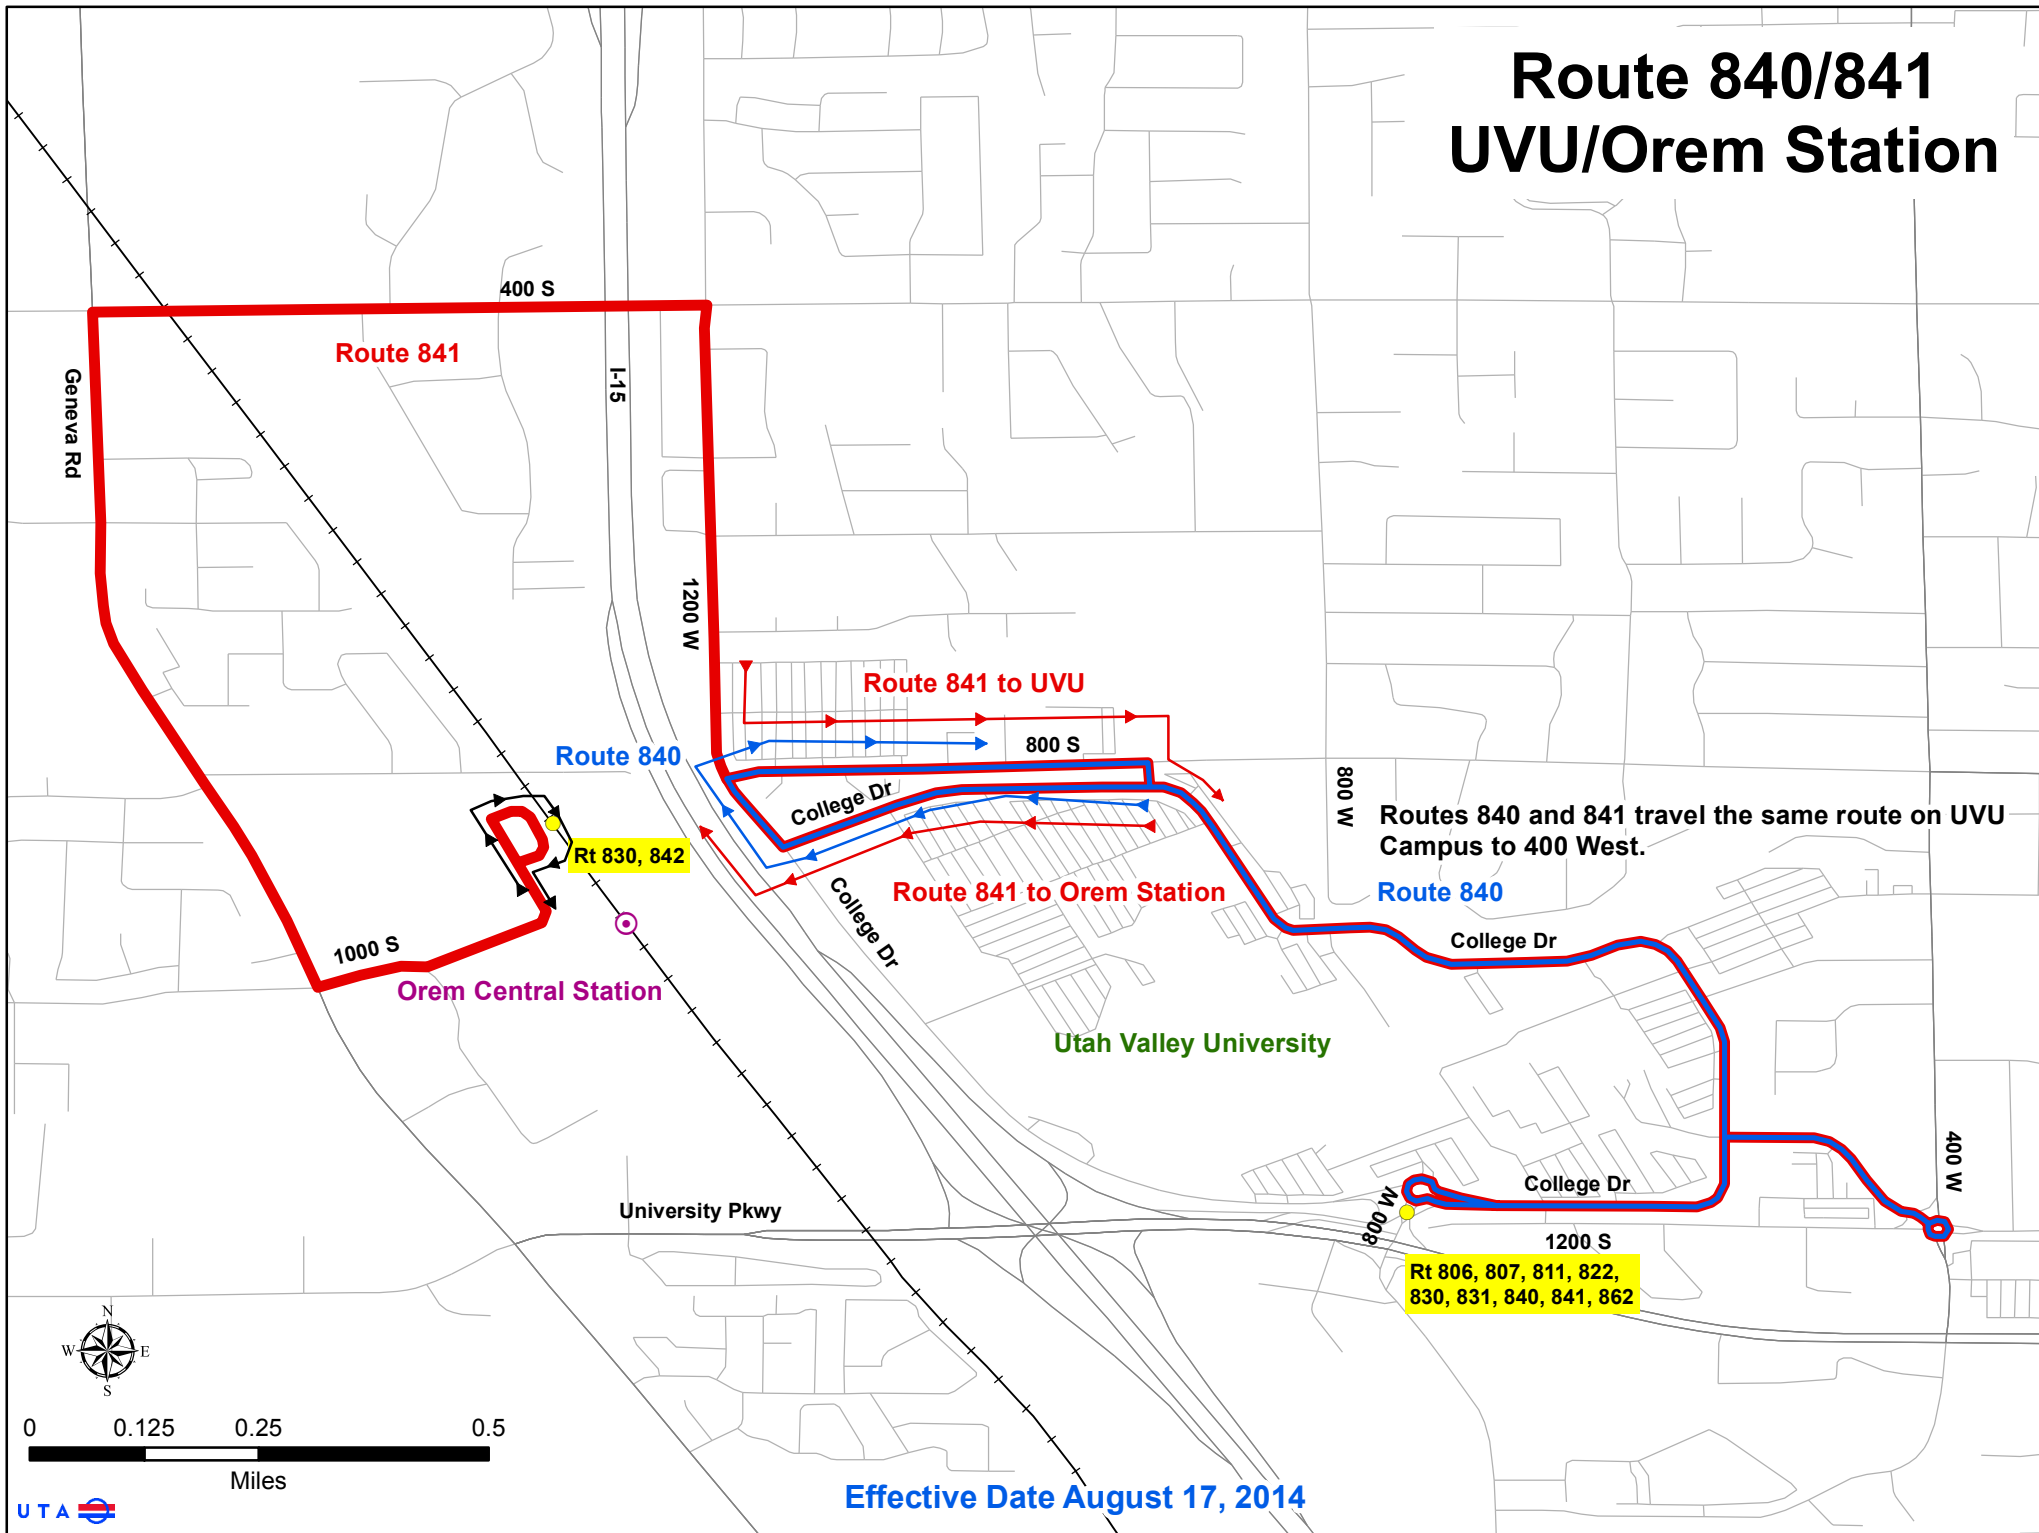

# Route 840/841 UVU/Orem Station

Effective Date August 17, 2014