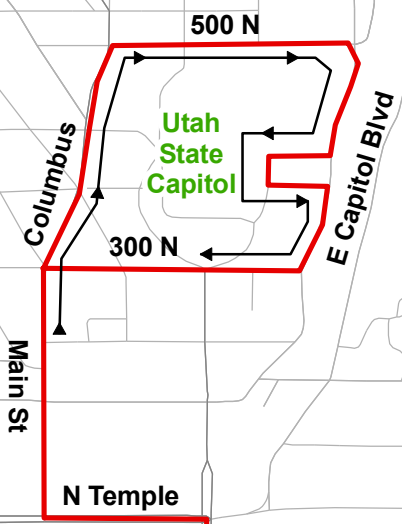

Route 500 State Capitol

Free Fare Zone

Rt. 3, 11, 205, 209,
220, 520, 550,
FrontRunner, TRAX

Salt Lake
Central
Station

Washington
Square

Effective Date April 27, 2008
(modified 12/14/08)