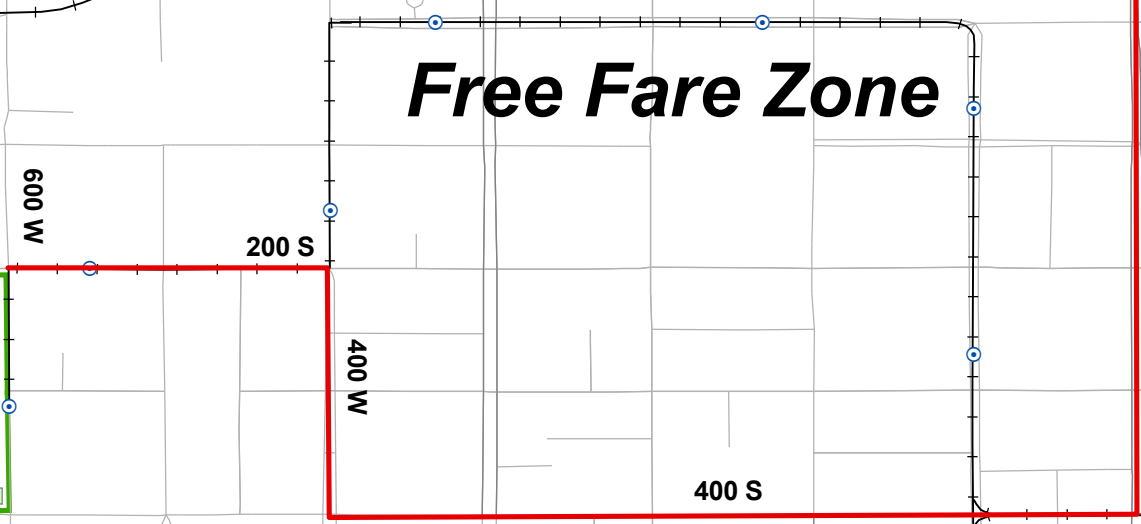

Route 500 State Capitol

Free Fare Zone

Rt. 3, 11, 205, 209,
220, 520, 550,
FrontRunner, TRAX

Salt Lake
Central
Station

Washington
Square

Effective Date April 27, 2008
(modified 12/14/08)