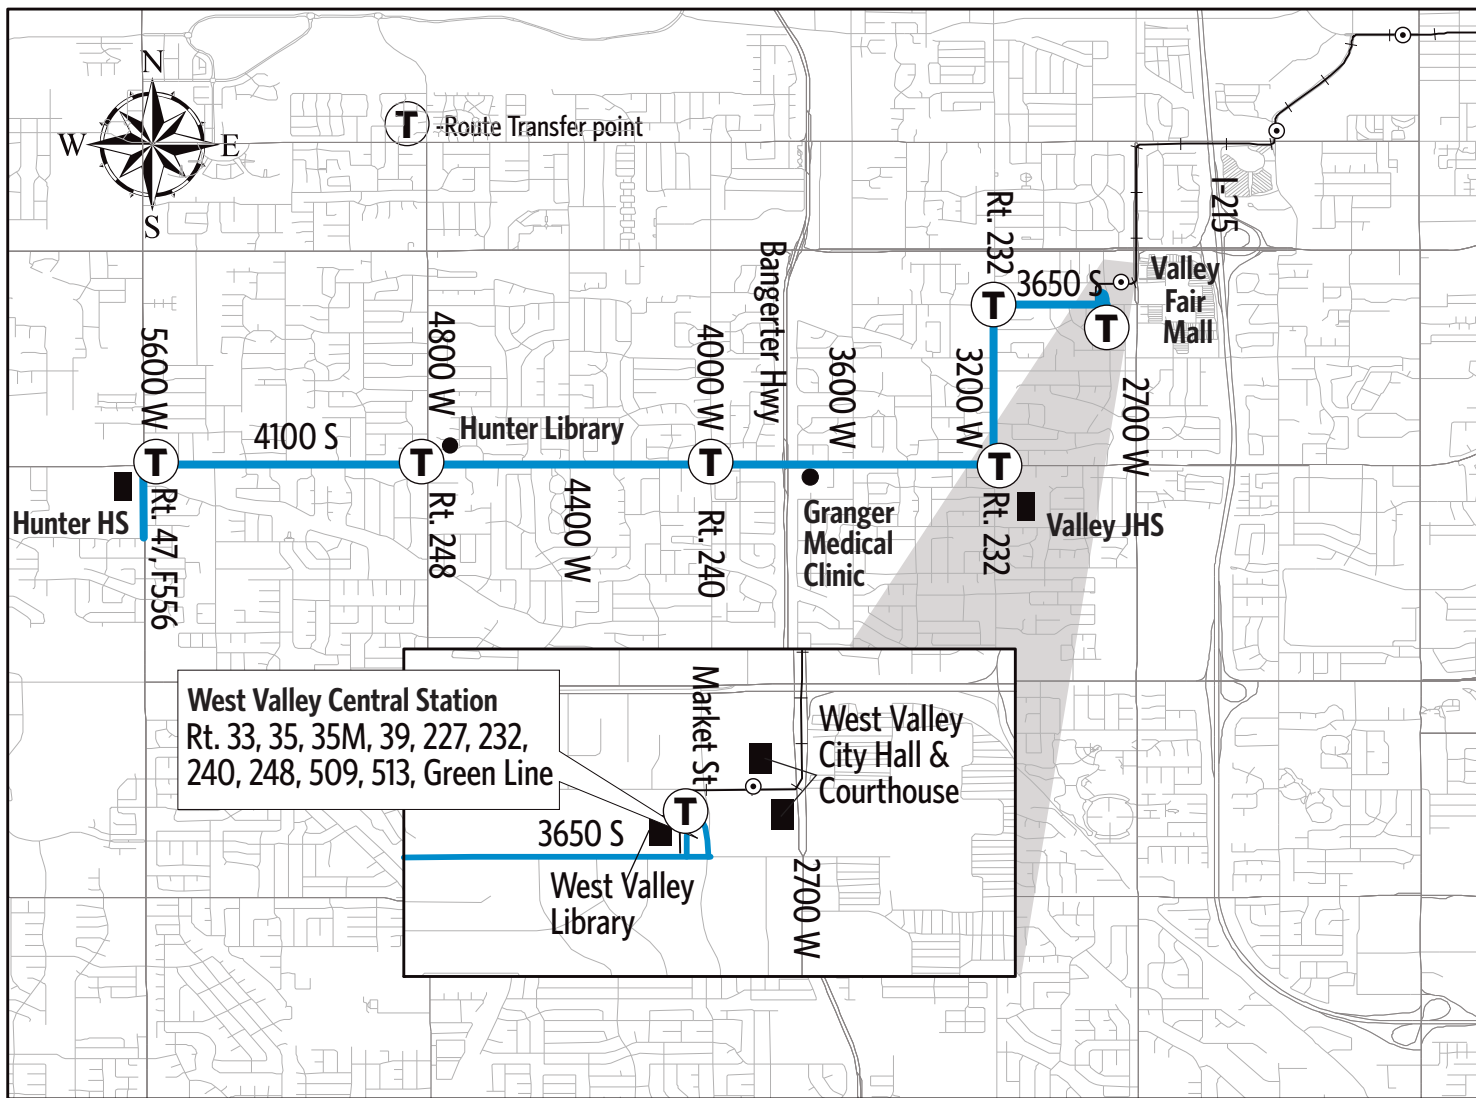

Route 41 - 4100 South

INTERPRETER

801-RIDE-UTA
call (801-743-3882)
Toll-Free (888-743-3882)

Intérprete 口譯 thông dịch viên
해석자 tumač переводчик
インタプリタ Dolmetscher 通訳

SEE SOMETHING? SAY SOMETHING!

To contact UTA police:
Call: 801-287-EYES (801-287-3937)
Or Text UTATIP and your tip to 274637

SUNDAY

To West Valley Central Station

4100 S & 5600 W (NB)	4800 W	4400 W	4000 W	3200 W	West Valley Central Station
906a	911a	915a	919a	923a	
1006	1011	1015	1019	1023	
1106	1111	1115	1119	1123	
1206p	1211p	1215p	1219p	1223p	
106	111	115	119	123	
206	210	214	219	223	
306	310	314	319	323	
406	410	414	419	423	
506	510	514	519	523	
606	610	614	619	623	

To 5600 W

West Valley Central Station	4100 S & 3200 W	4100 S & 4000 W	4100 S & 4800 W	4100 S & 5600 W (SB)
921a	924a	928a	931a	935a
1021	1024	1028	1031	1035
1121	1124	1128	1131	1135
1221p	1224p	1228p	1231p	1235p
121	124	128	131	135
223	226	231	234	238
323	326	331	334	338
423	426	431	434	438
523	526	531	534	538
623	626	631	634	638

For Information Call 801-RIDE-UTA (801-743-3882)
outside Salt Lake County 888-RIDE-UTA (888-743-3882)
www.rideuta.com

HOW TO USE THIS SCHEDULE

Determine your timepoint based on when you want to leave or when you want to arrive. Read across for your destination and down for your time and direction of travel. A route map is provided to help you relate to the timepoints shown. Weekday, Saturday & Sunday schedules differ from one another.

UTA SERVICE DIRECTORY

- General Information, Schedules, Trip Planning and Customer Feedback: 801-RIDE-UTA (801-743-3882)
- Outside Salt Lake County call 888-RIDE-UTA (888-743-3882)
- For 24 hour automated service for next bus available use option 1. Have stop number and 3 digit route number (use 0 or 00 if number is not 3 digits).
- Pass By Mail Information 801-262-5626
- For Employment information please visit <http://www.rideuta.com/careers/>
- Travel Training 801-287-2275

LOST AND FOUND

Weber/South Davis: 801-626-1207 option 3
Utah County: 801-227-8923
Salt Lake County: 801-287-4664
F-Route: 801-287-5355

FARES

Exact Fare is required. Fares are subject to change.

ACCESSIBLE SERVICE

Wheelchair accessible buses are available on all routes. Alternate format schedules are available upon request. Telephone communication for deaf/hearing impaired persons is available by dialing 711.

TRANSFERS

Upon payment of a fare, a transfer is good for travel in any direction, including return trip, for two (2) hours until the time cut. The value of a transfer towards a fare on a more expensive service is the regular cash fare.

BIKES ON BUSES

The Bikes on Buses service is available on all buses, except Paratransit.

HOLIDAYS

Please check rideuta.com for holiday service information.

41

4100 South